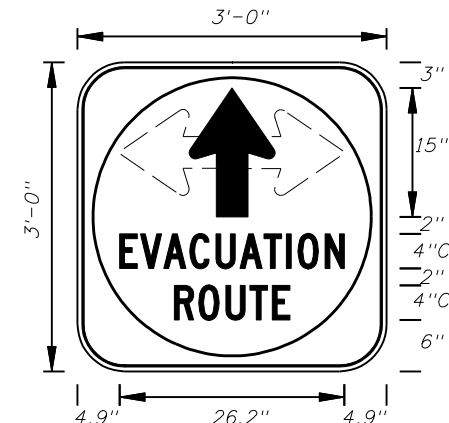

FTP-77-06
3' X 3'
5" Radii 3/4" Border
4" Series C Legend
White Background with Blue Circle Background
White Legend and Black Border

FTP-78-06
2' X 2'
3" Radii 3/4" Border
2" Series D Legend
White Background with Blue Circle Background
White Legend and Black Border