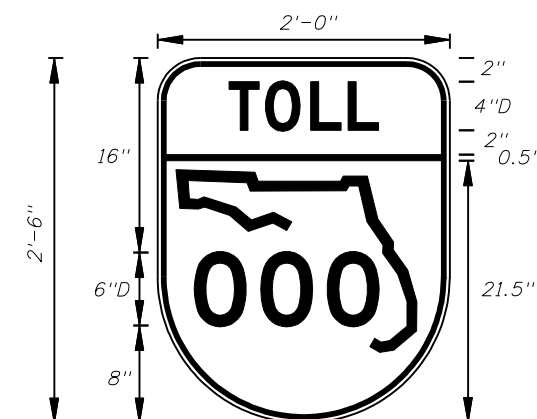

FTP-77-06
3' X 3'
5" Radii 3/4" Border
4" Series C Legend
White Background with Blue Circle Background
White Legend and Black Border

FTP-81-06
2' X 2'-6"
3" Radii 3/4" Border
4" and 6" Series D Legend
Top Green Background with White Legend and Black Border
Bottom White Background with Black Legend and Border