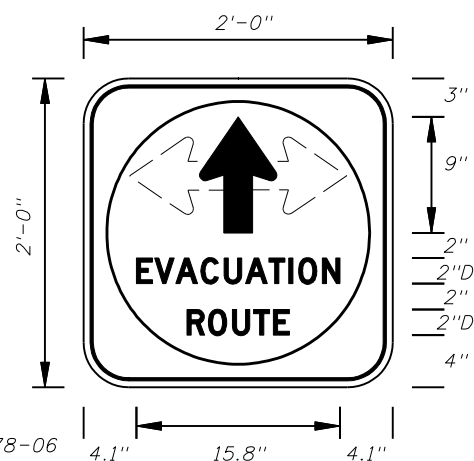

FTP-77-06
3' X 3'
5" Radii 3/4" Border
4" Series C Legend
White Background with Blue Circle Background
White Legend and Black Border

FTP-78-06
2' X 2'
3" Radii 3/4" Border
2" Series D Legend
White Background with Blue Circle Background
White Legend and Black Border