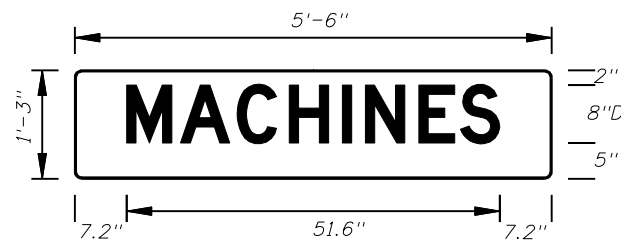

FTP-74-06
5'-6" X 2'-6"
4" Radii 3/4" Border
6" Series D Legend
Blue Background
White Legend and Border

FTP-75-06
5'-6" X 1'-3"
1" Radii
6" Series D Legend
Blue Background
White Legend

FTP-76-06
5'-6" X 1'-3"
1" Radii
8" Series D Legend
Blue Background
White Legend