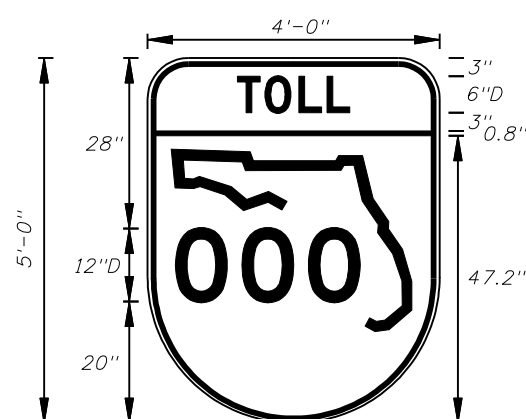

FTP-74-06
5'-6" X 2'-6"
4" Radii 3/4" Border
6" Series D Legend
Blue Background
White Legend and Border

FTP-75-06
5'-6" X 1'-3"
1" Radii
6" Series D Legend
Blue Background
White Legend

FTP-76-06
5'-6" X 1'-3"
1" Radii
8" Series D Legend
Blue Background
White Legend

FTP-77-06
3' X 3'
5" Radii 3/4" Border
4" Series C Legend
White Background with Blue Circle Background
White Legend and Black Border

FTP-78-06
2' X 2'
3" Radii 3/4" Border
2" Series D Legend
White Background with Blue Circle Background
White Legend and Black Border