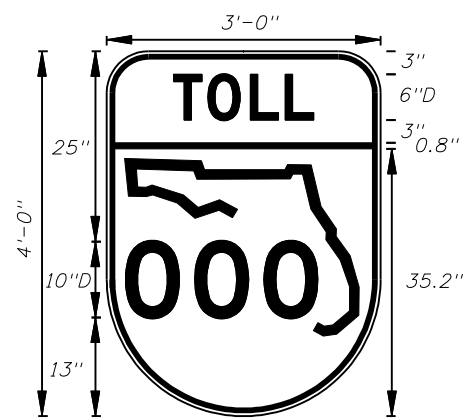

FTP-76-06
5'-6" X 1'-3"
1" Radii
8" Series D Legend
Blue Background
White Legend