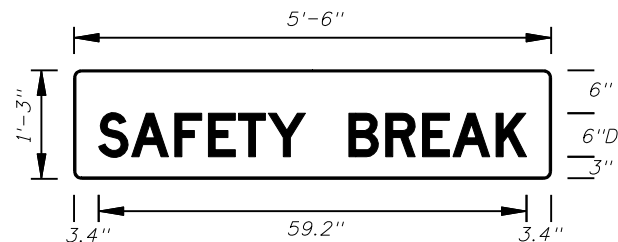

ARROW BODY						
A	B	C	D	E	F	G
6.25	3.125	3.125	3.125	5	9.25	20.5

ARROW HEAD				
A	B	C	D	E
3.125	3.625	6.375	.5	.625

REVISIONS

DATE	BY	DESCRIPTION
11/05/08	C.H.	Sign FTP-82-08 and arrow detail for sign added, sign FTP-83-08 added.

2008 Interim Design Standard

SPECIAL SIGN DETAILS

Interim Date	Sheet No.
01/01/09	9 of 11
Index No.	
17355