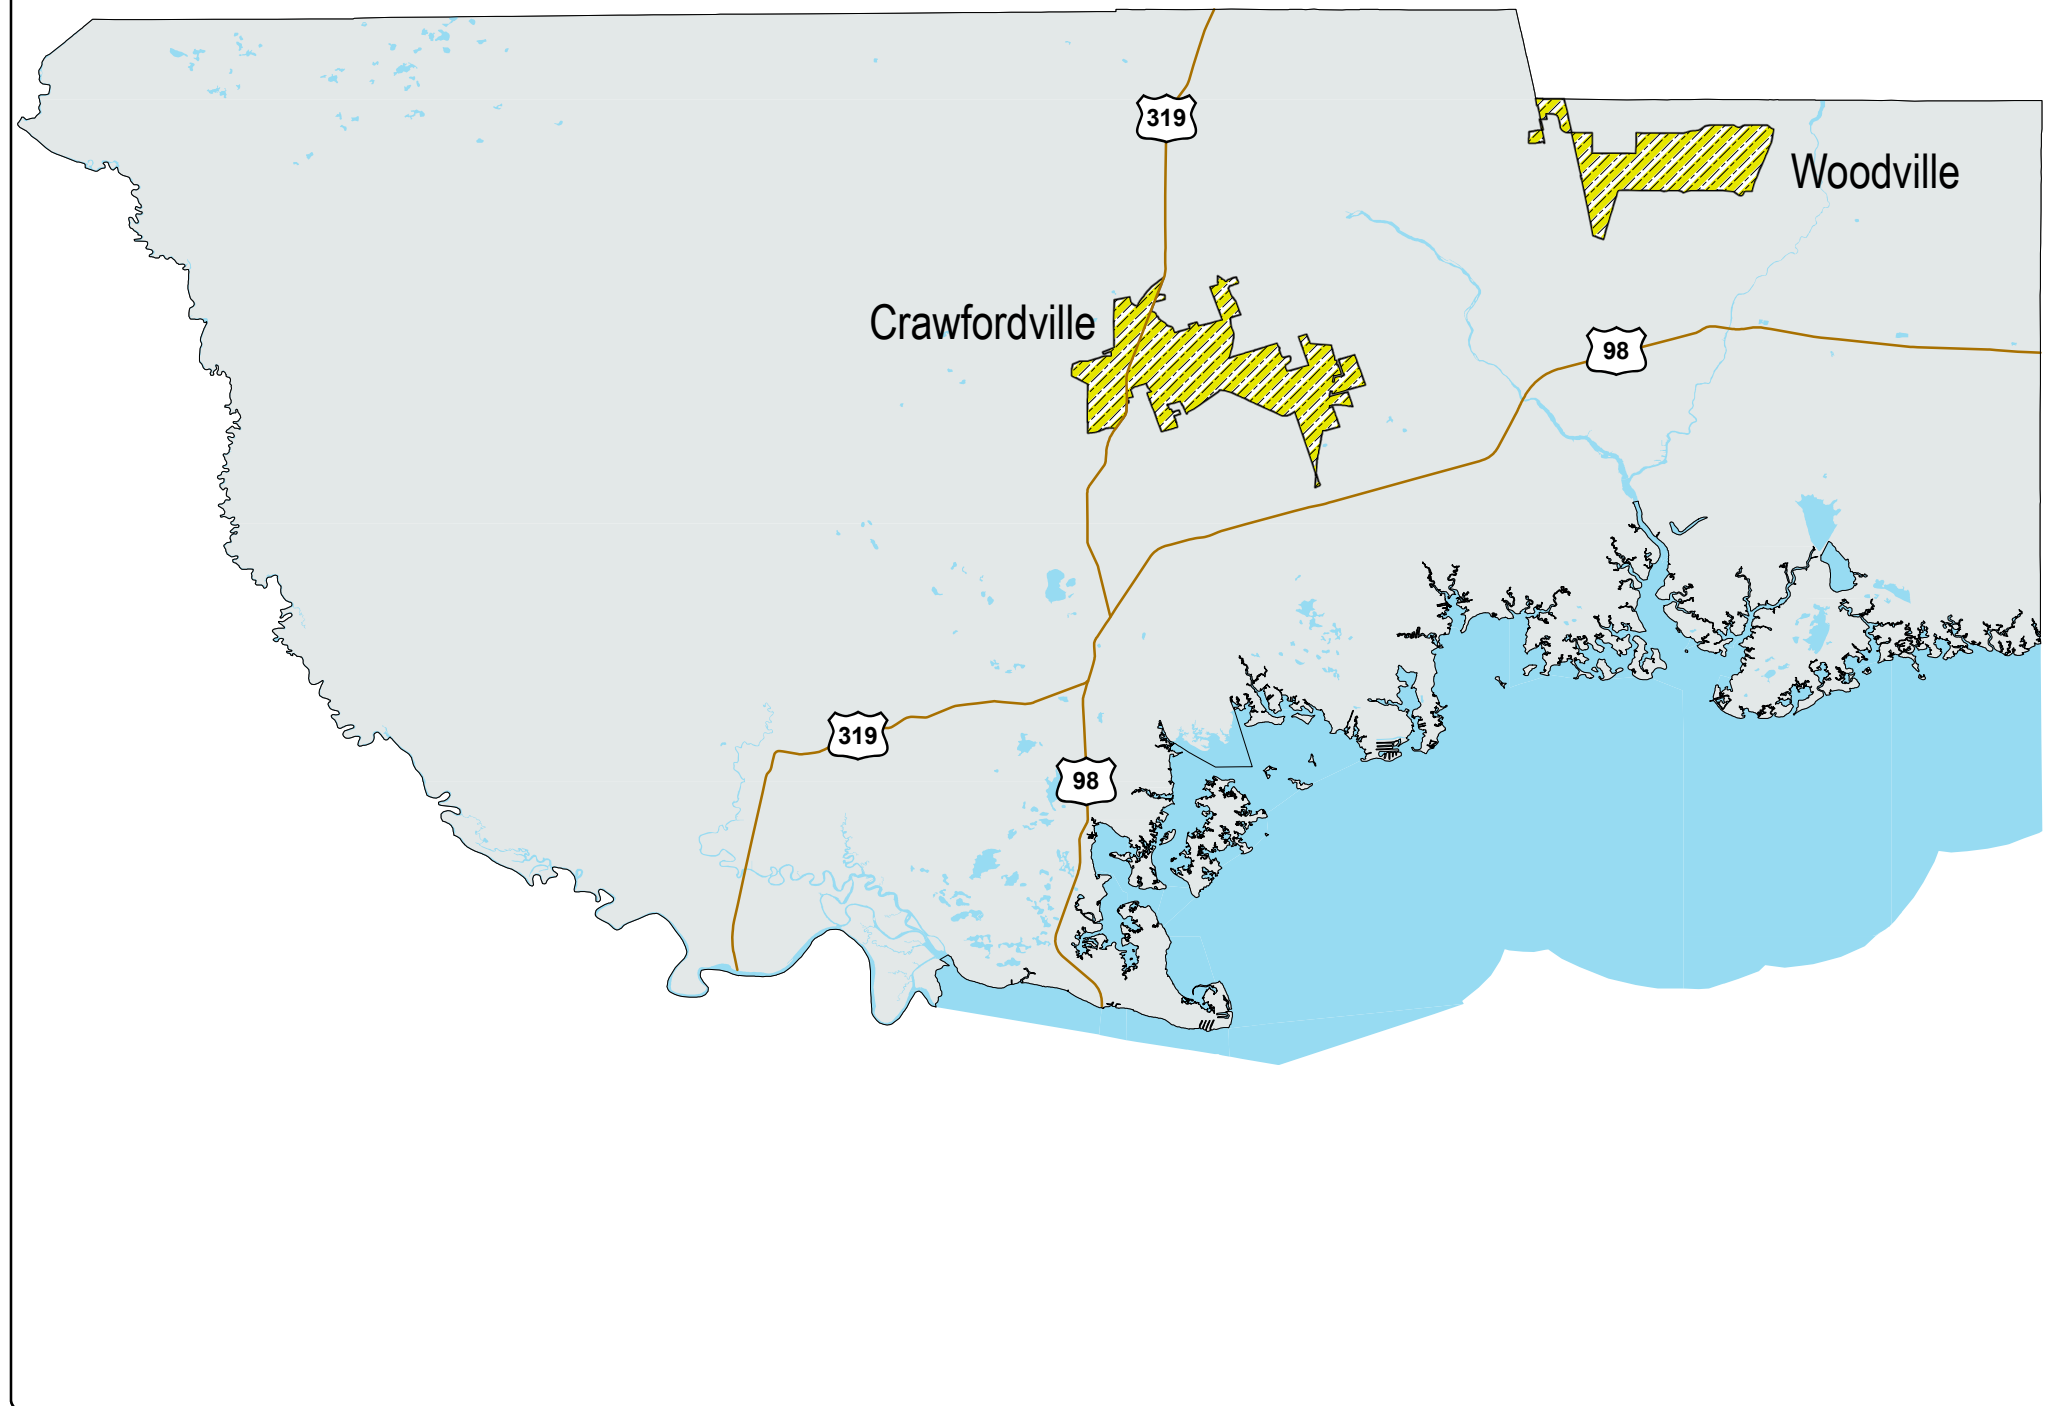

District 3

WAKULLA COUNTY

U.S. Census Bureau

Urban Areas

2010 Population

Crawfordville

8,342

Woodville

5,427

Wakulla County (Part)

3,452

LEGEND

National Highway System

- Interstate
- STRAHNET Route
- - - STRAHNET Connector
- Unbuilt
- Other Principal Arterials
- · - · - Intermodal Connector
- MAP-21 Principal Arterials