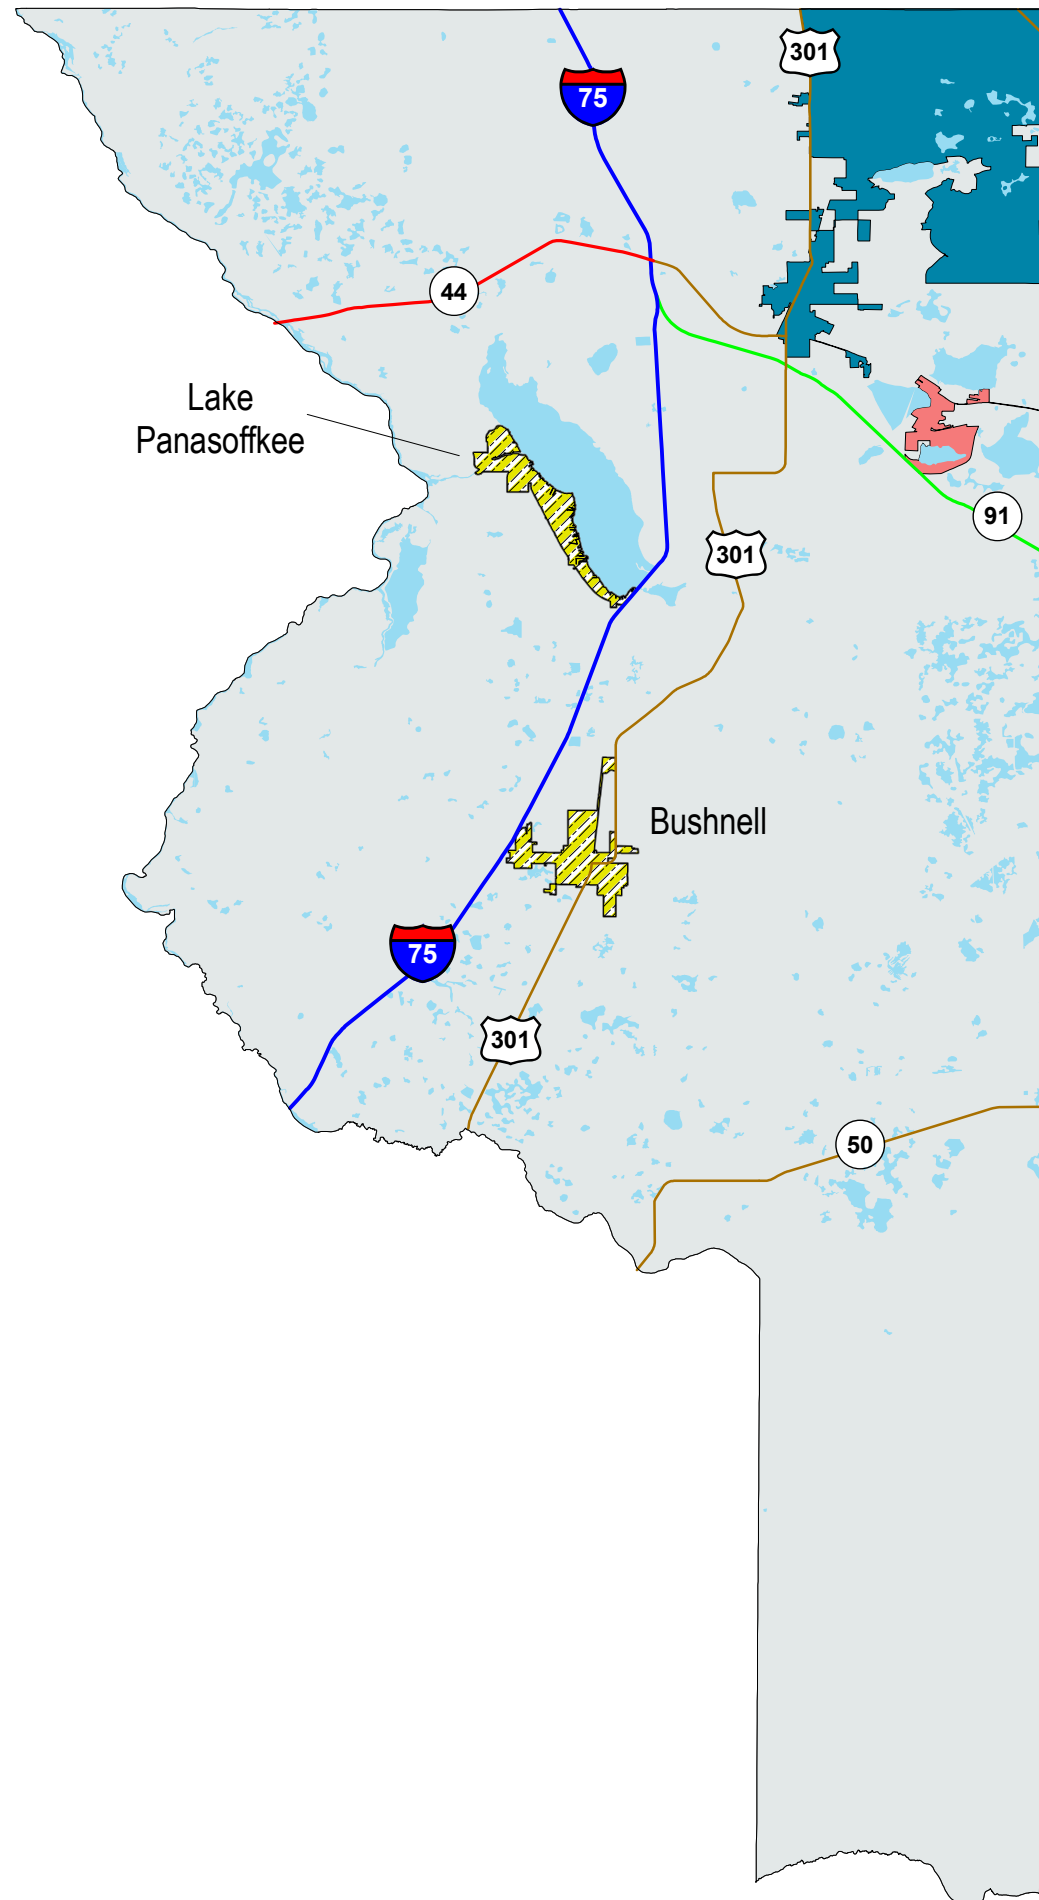

# District 5 SUMTER COUNTY

U.S. Census Bureau  
Urban Areas

2010 Population

<b>Bushnell</b>	<b>3,500</b>
<b>Lady Lake-The Villages</b>	<b>112,991</b>
Sumter County (Part)	52,238
<b>Lake Panasoffkee</b>	<b>3,365</b>
<b>Leesburg-Eustis-Tavares</b>	<b>131,337</b>
Sumter County (Part)	1,653

Lady Lake -  
The Villages

Leesburg-Eustis-  
Tavares

## LEGEND

### National Highway System

-  Interstate
-  STRAHNET Route
-  STRAHNET Connector
-  Unbuilt
-  Other Principal Arterials
-  Intermodal Connector
-  MAP-21 Principal Arterials

-  Urbanized Areas
-  Clusters
-  Water