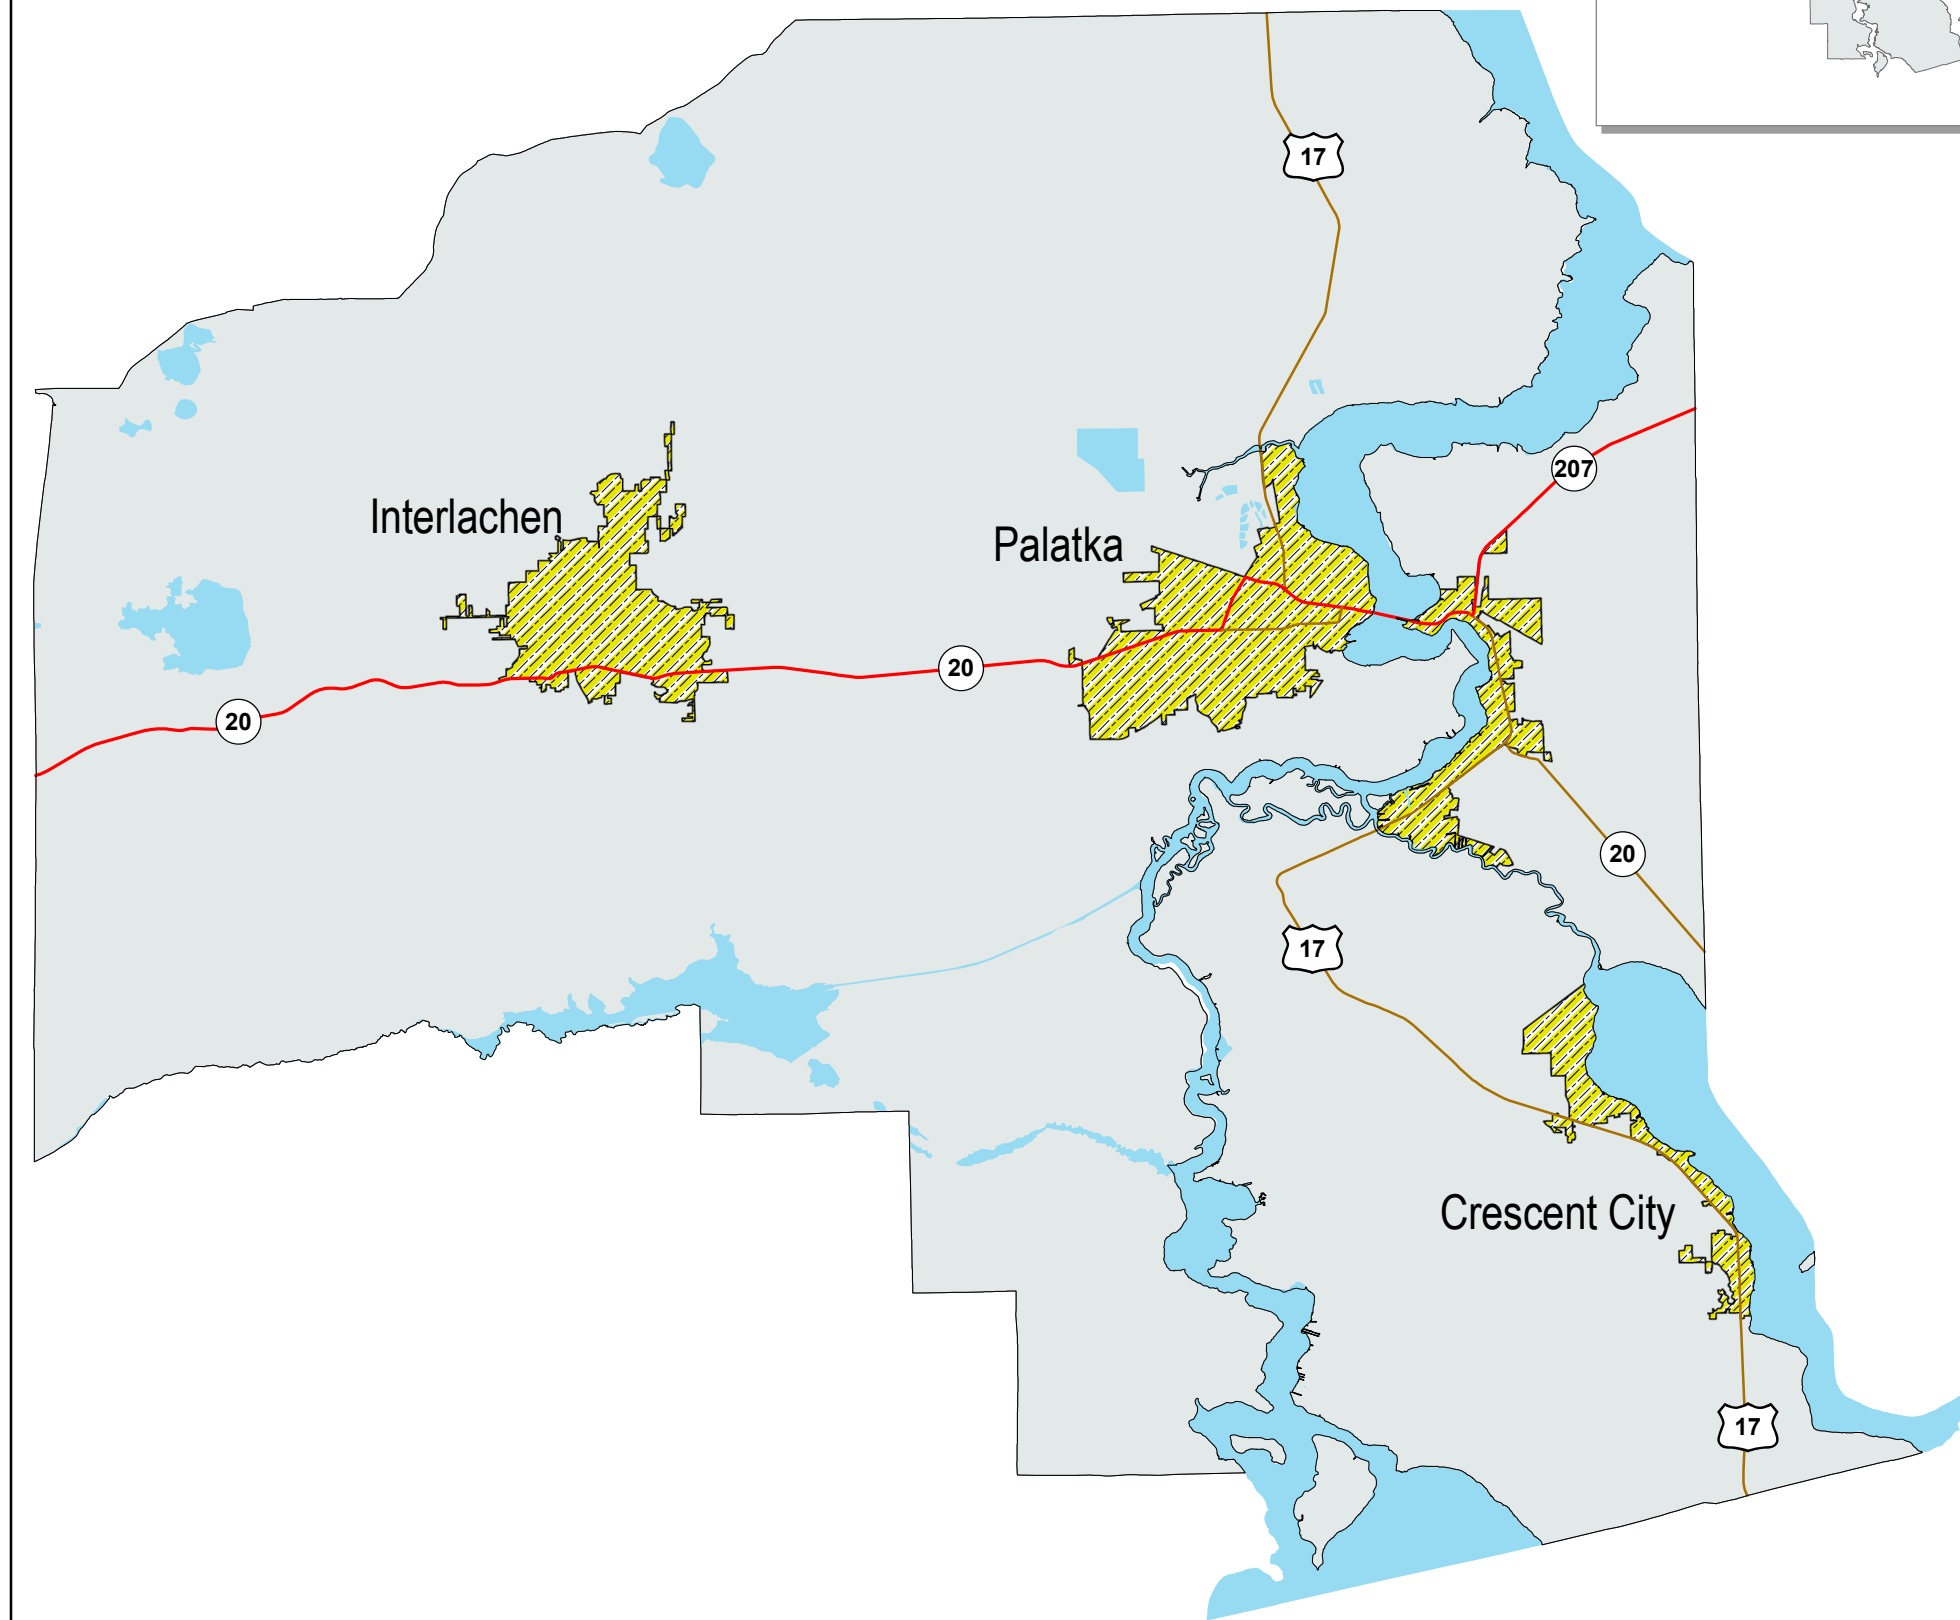

District 2

PUTNAM COUNTY

U.S. Census Bureau

Urban Areas

2010 Population

Crescent City

2,812

Interlachen

5,805

Palatka

23,982

LEGEND

National Highway System

-  Interstate
-  STRAHNET Route
-  STRAHNET Connector
-  Unbuilt
-  Other Principal Arterials
-  Intermodal Connector
-  MAP-21 Principal Arterials

Solid Fill Color

-  Urbanized Areas
-  Clusters
-  Water