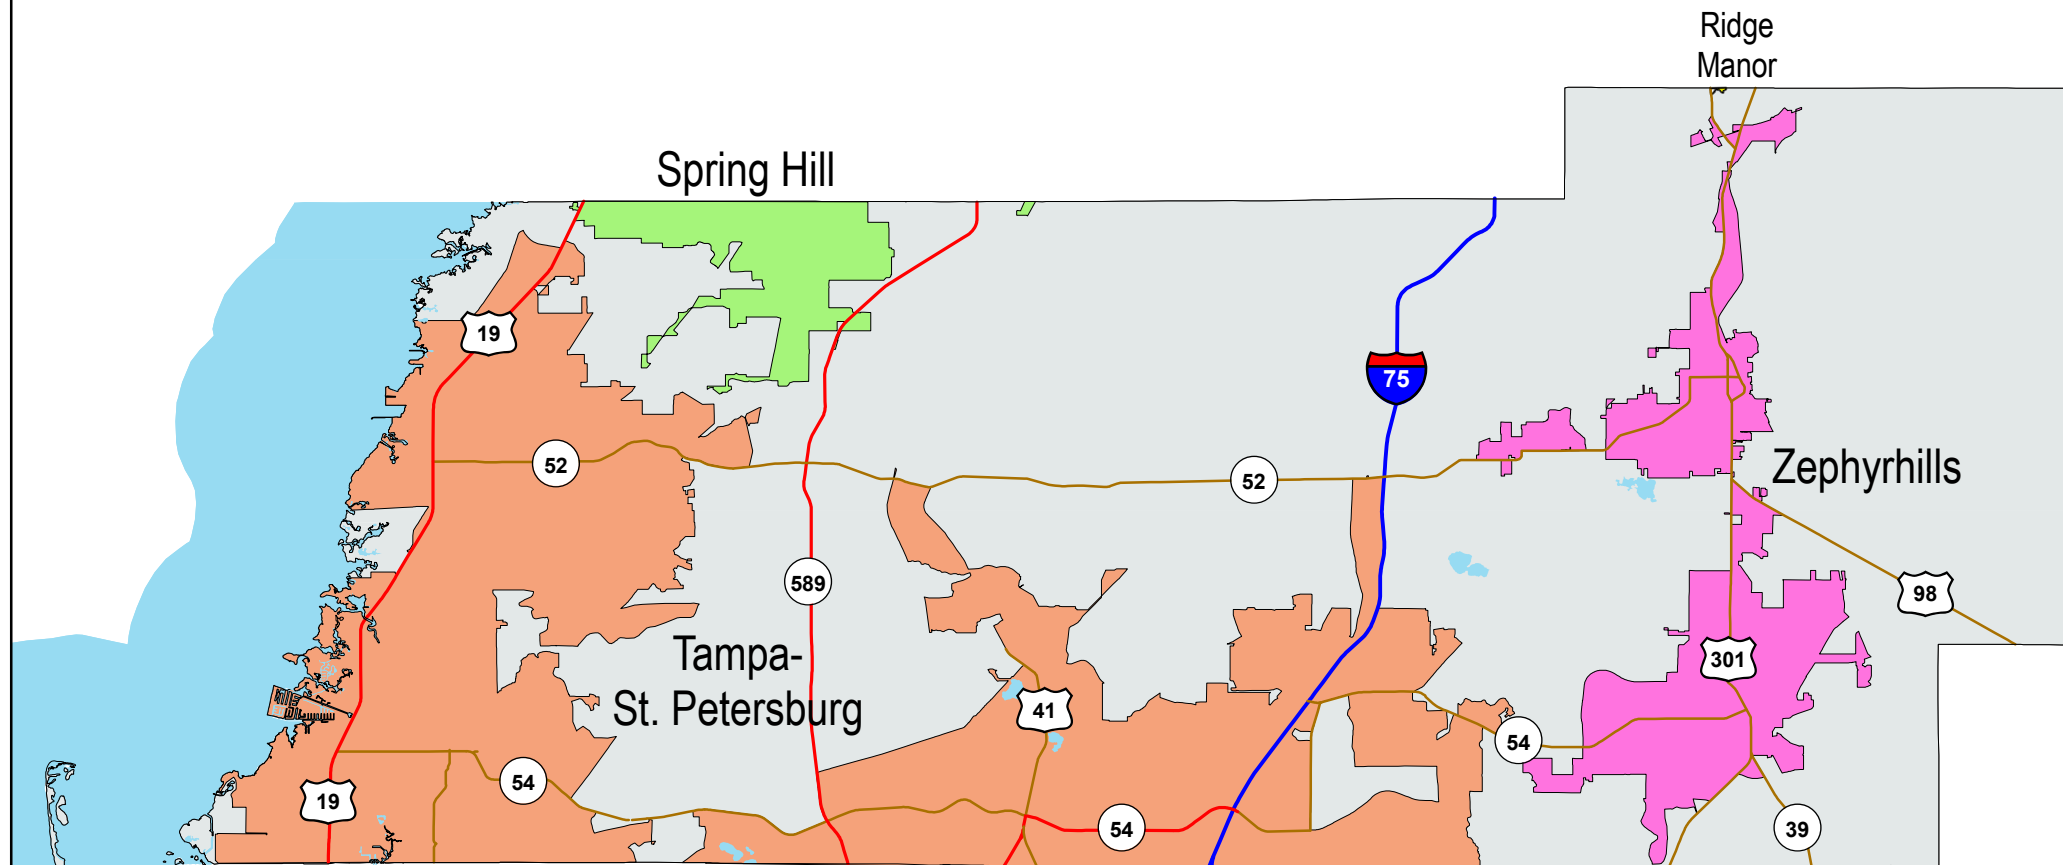

District 7
PASCO COUNTY

**U.S. Census Bureau
 Urban Areas**

2010 Population

Ridge Manor	2,971
Pasco County (Part)	16
Spring Hill	148,220
Pasco County (Part)	11,873
Tampa-St. Petersburg	2,441,770
Pasco County (Part)	342,209
Zephyrhills	66,609

LEGEND

National Highway System

- Interstate
- STRAHNET Route
- STRAHNET Connector
- Unbuilt
- Other Principal Arterials
- Intermodal Connector
- MAP-21 Principal Arterials

Solid Fill Color

- Urbanized Areas
- Clusters
- Water