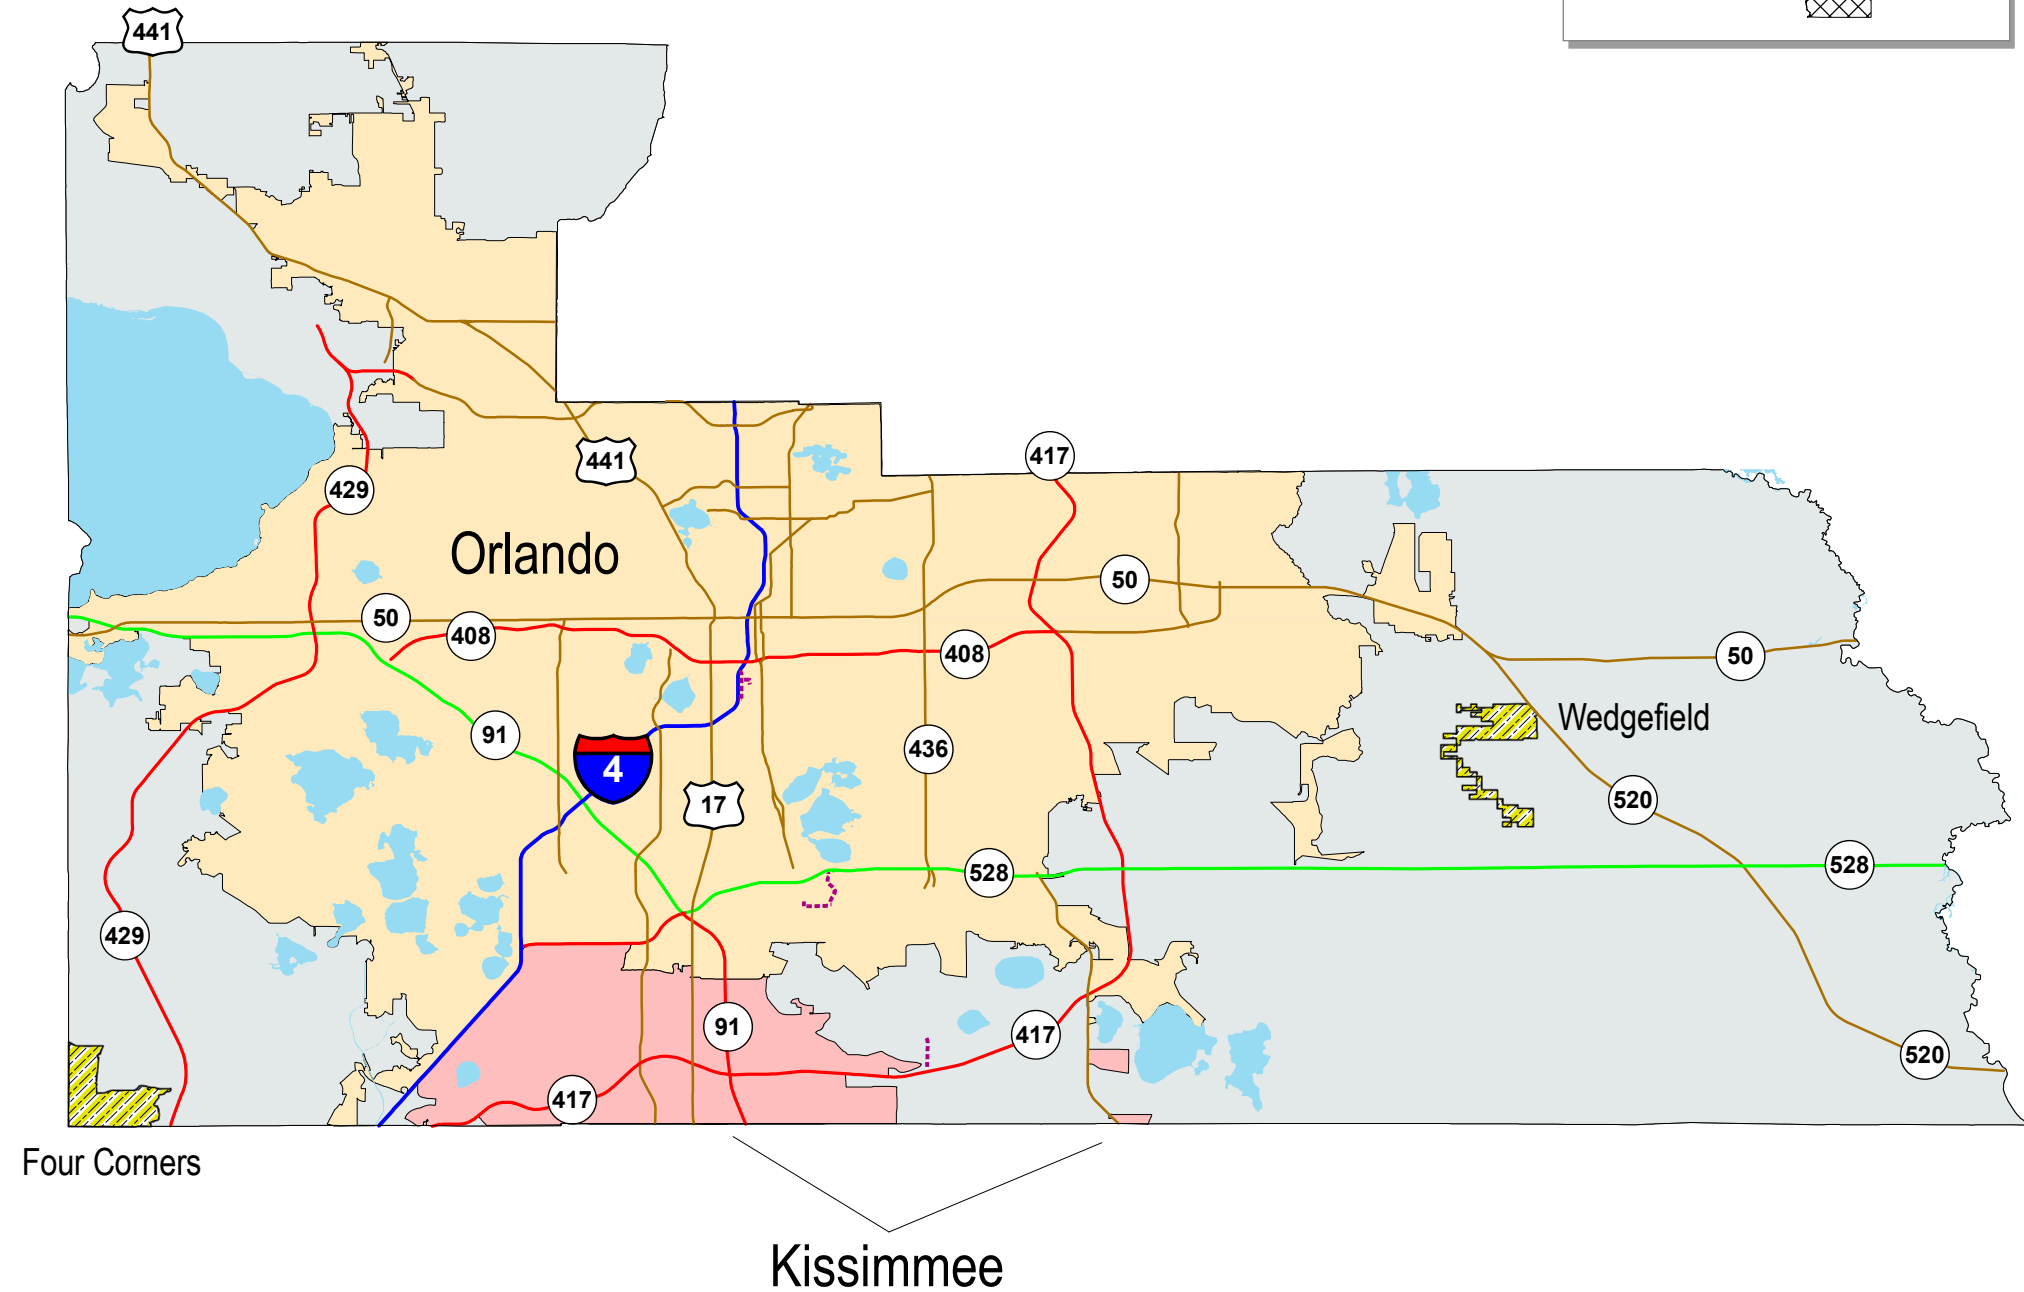

District 5

ORANGE COUNTY

**U.S. Census Bureau
Urban Areas**

2010 Population

Four Corners	35,549
Orange County (Part)	1,491
Kissimmee	314,071
Orange County (Part)	105,700
Orlando	1,510,516
Orange County (Part)	1,010,858
Wedgefield	4,505

LEGEND

National Highway System

- Interstate
- STRAHNET Route
- - - STRAHNET Connector
- Unbuilt
- Other Principal Arterials
- · - · - Intermodal Connector
- MAP-21 Principal Arterials

Solid Fill Color

- Urbanized Areas
- Clusters
- Water