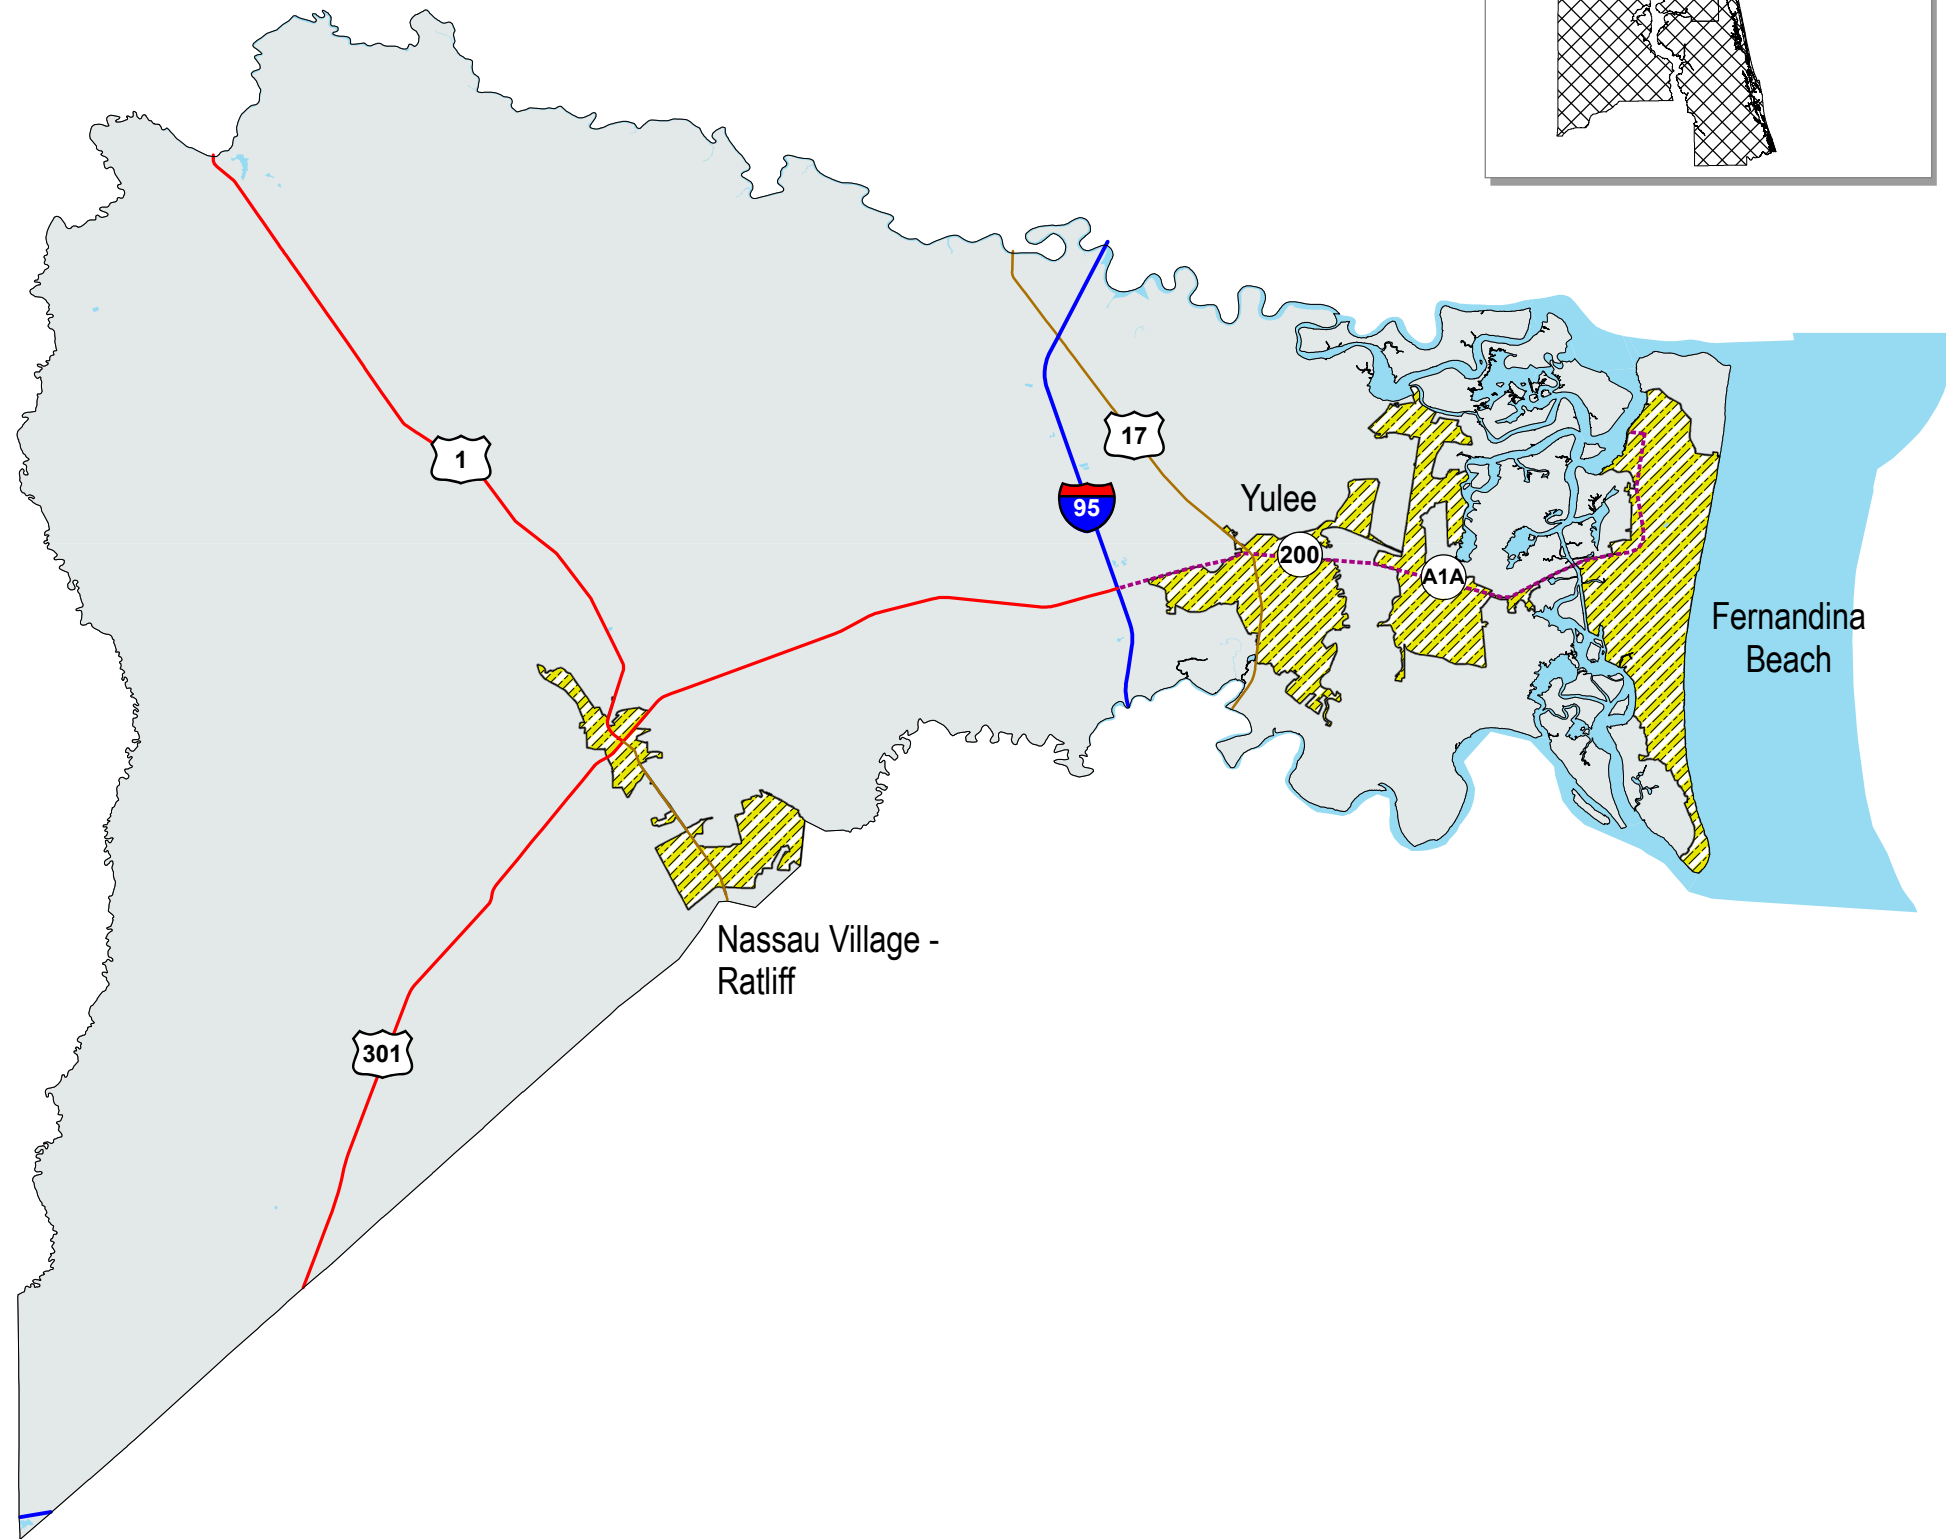

District 2

NASSAU COUNTY

U.S. Census Bureau
Urban Areas

2010 Population

Fernandina Beach 25,239

Nassau Village-Ratliff 5,243

Yulee 7,534

LEGEND

National Highway System

- Interstate
- STRAHNET Route
- STRAHNET Connector
- Unbuilt
- Other Principal Arterials
- Intermodal Connector
- MAP-21 Principal Arterials

Solid Fill Color

- Urbanized Areas
- Clusters
- Water