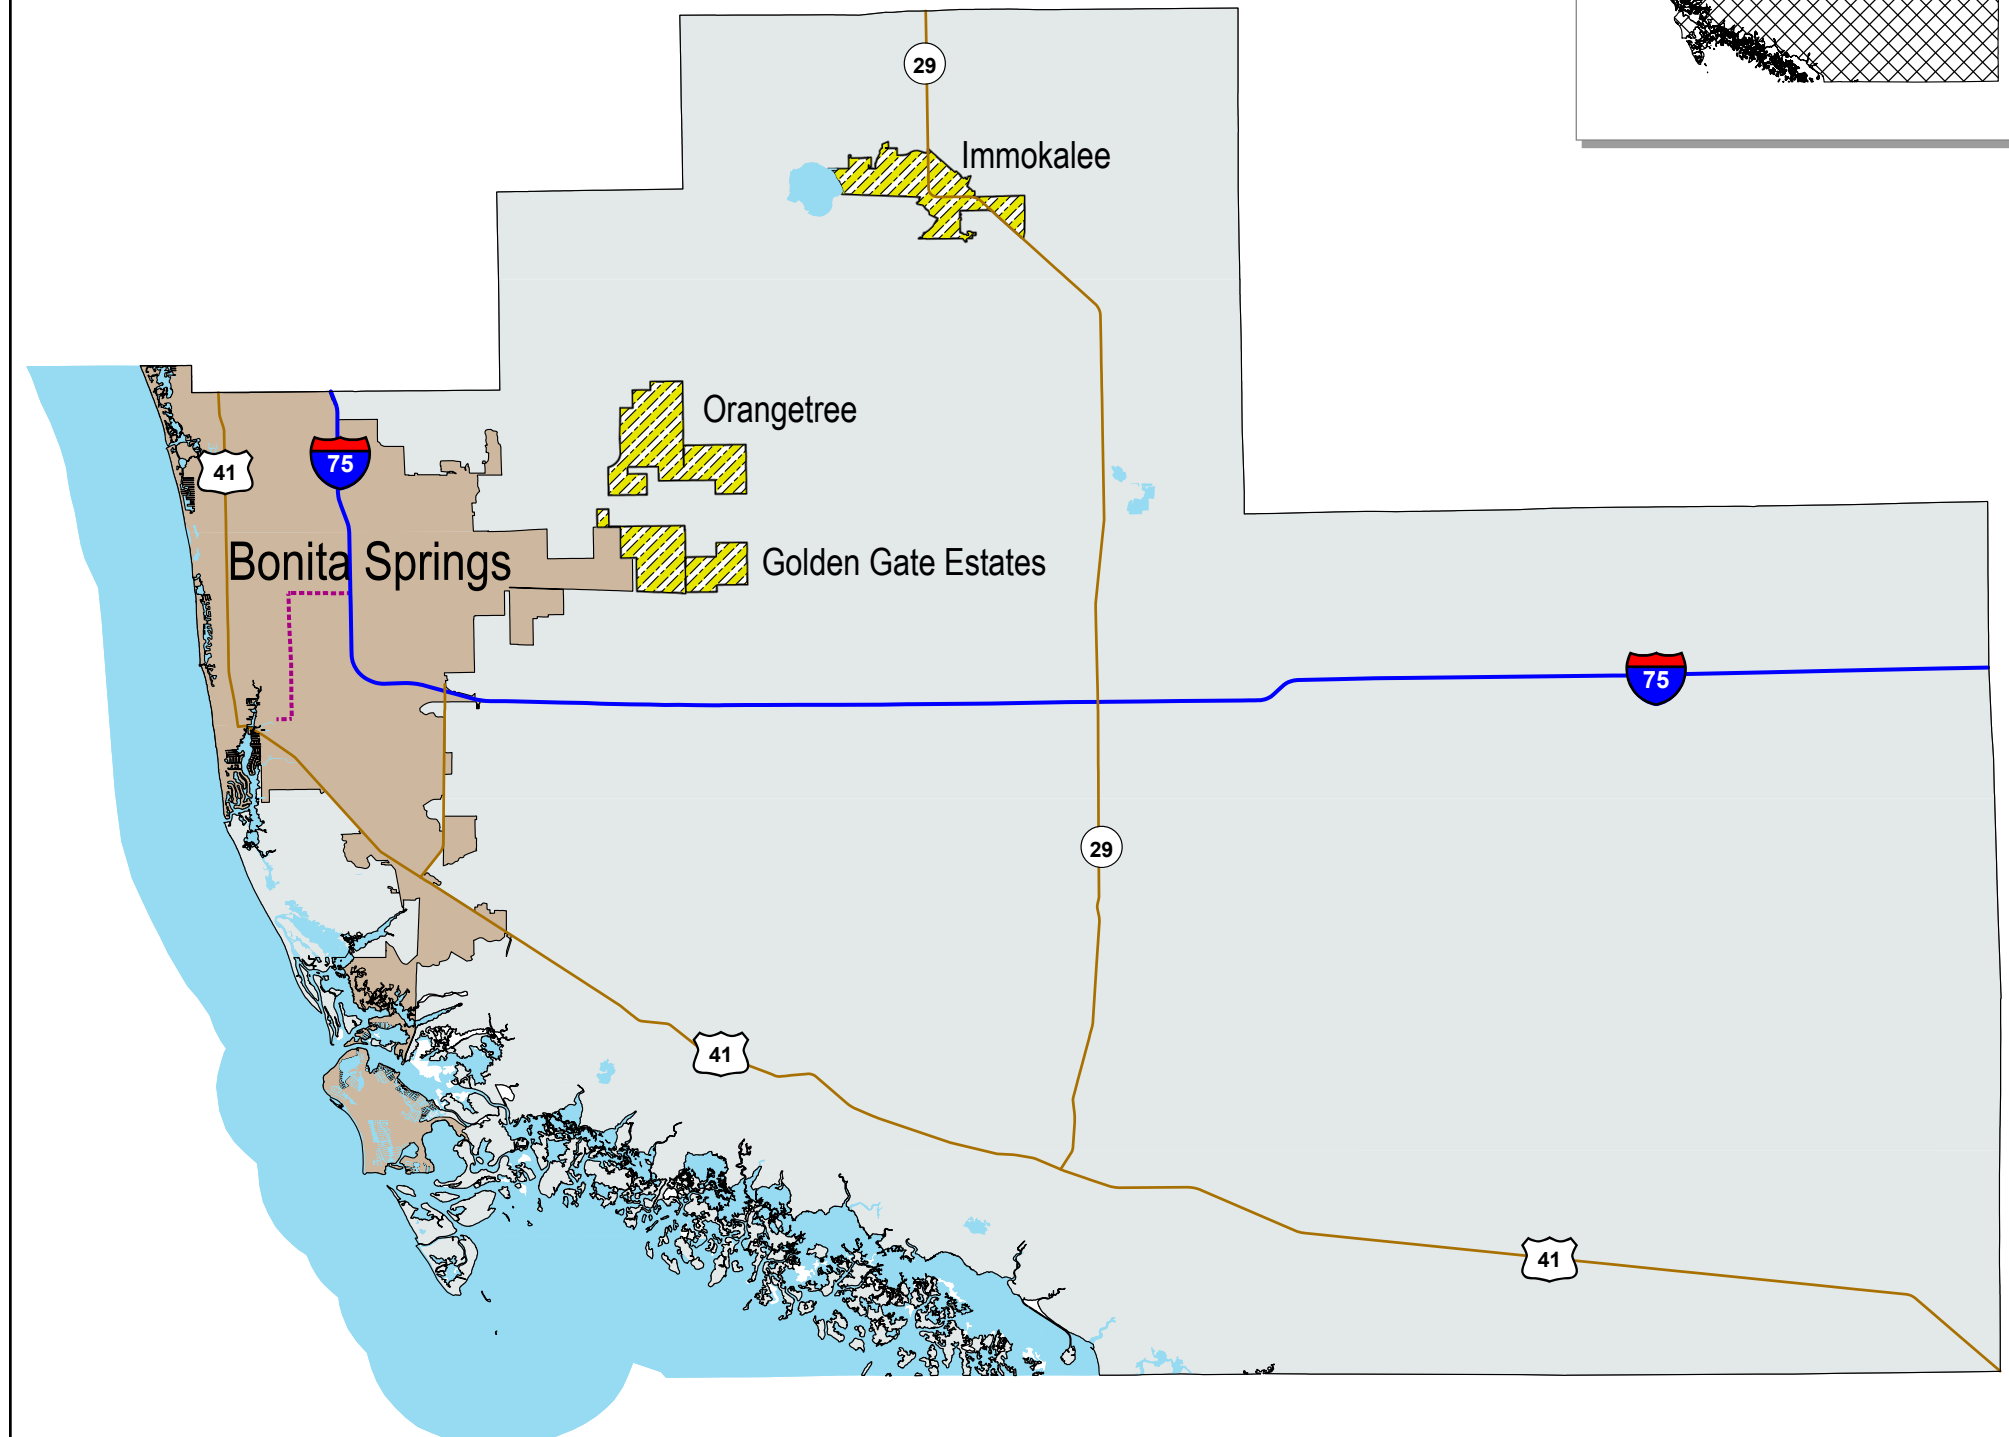

District 1 COLLIER COUNTY

U.S. Census Bureau
Urban Areas

2010 Population

Bonita Springs	310,298
Collier County (Part)	259,499
Golden Gate Estates	3,953
Immokalee	23,160
Orangetree	7,624

LEGEND

National Highway System

- Interstate
- STRAHNET Route
- STRAHNET Connector
- Unbuilt
- Other Principal Arterials
- Intermodal Connector
- MAP-21 Principal Arterials

Urbanized Areas

- Urbanized Areas
- Clusters
- Water