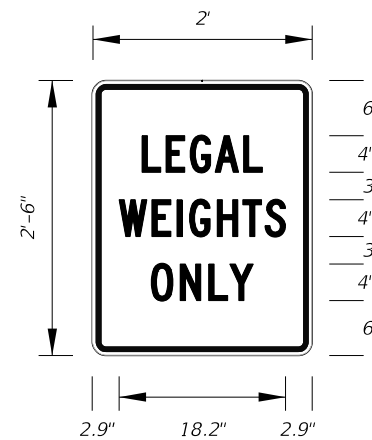

MOT-19-11
2' X 2'-6"
1.13" Radii 3/4" Border

4" Series C Legend
White Background
Red Legend and Border