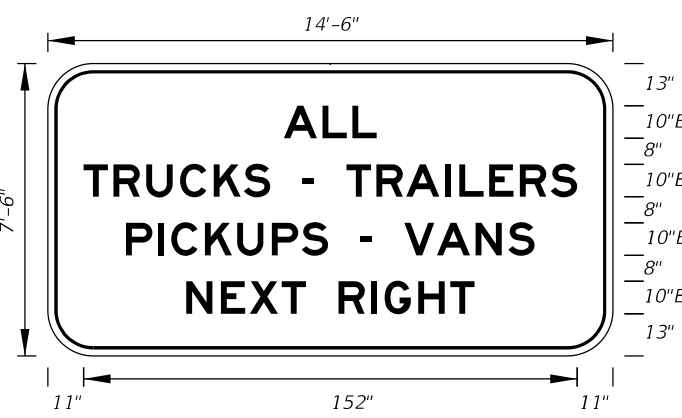

FTP-6A-06
14'-6" X 7'-6"
12" Radii 2" Border

10" Series E Legend
White Background
Black Legend and Border

On Interstate Station
Delete Pickups-Vans,
and reduce Sign height
accordingly.