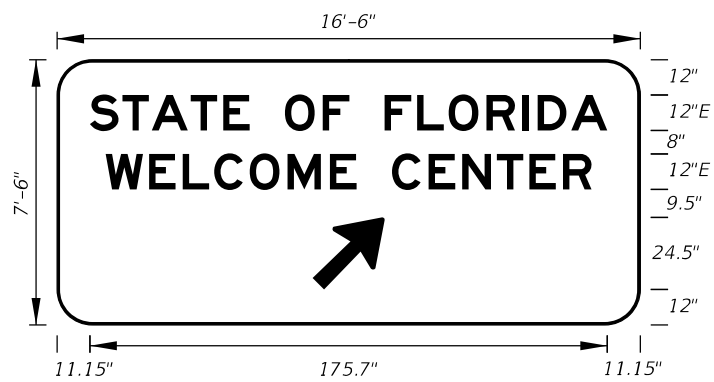

FTP-11-06
16'-6" X 7'-6"
12" Radii 2" Border
12" Series E Legend
Blue Background
White Legend and Border