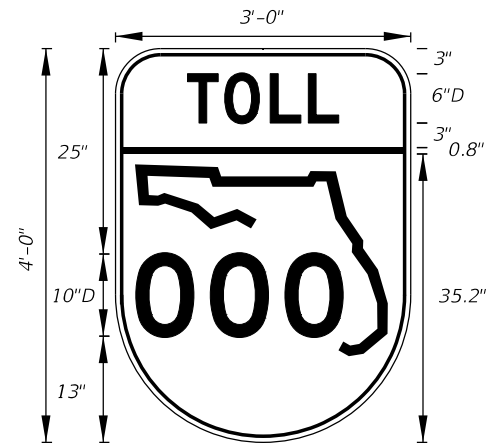

FTP-76-06
5'-6" X 1'-3"
1" Radii
8" Series D Legend
Blue Background
White Legend

FTP-80-06
3' X 4'
5" Radii 3/4" Border
6" and 10" Series D Legend
Top Yellow Background with Black Legend and Black Border
Bottom White Background with Black Legend and Border