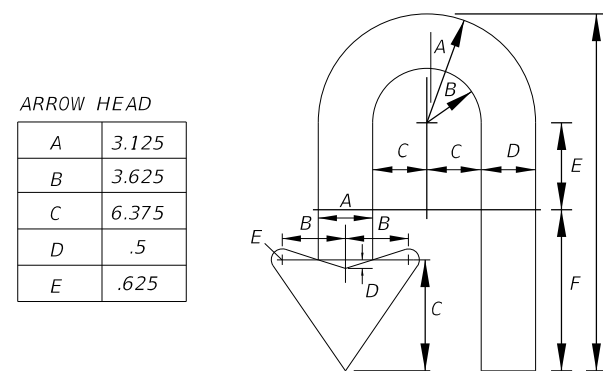

ARROW HEAD	
A	3.125
B	3.625
C	6.375
D	.5
E	.625

ARROW BODY						
A	B	C	D	E	F	G
6.25	3.125	3.125	3.125	5	9.25	20.5