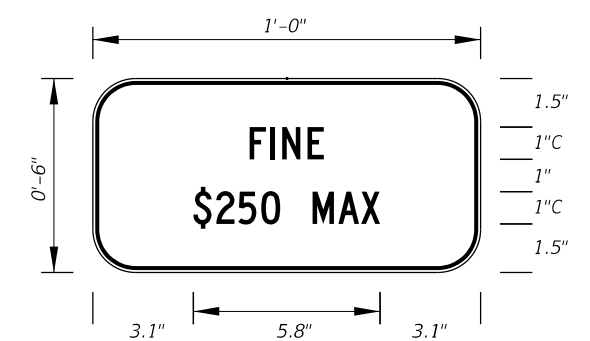

FTP-22-06
1' X 6"
1" Radii 3/8" Border
1" Series C Legend
White Background
Black Legend and Border

Supplemental Panel
for the FTP-20-06
and FTP-21-06 signs

11/30/2015 2:20:09 PM

LAST REVISION
07/01/14

REVISION

DESCRIPTION:

FY 2016-17
DESIGN STANDARDS

SPECIAL SIGN DETAILS

INDEX NO.
17355

SHEET NO.
2 of 11