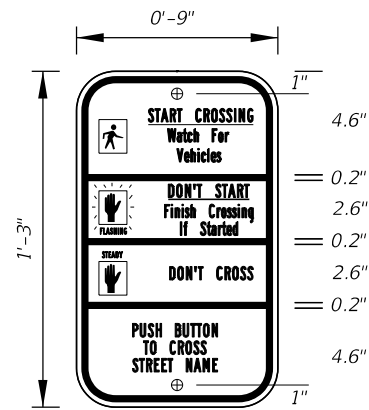

Sign Mounting Holes Can Be Punched Or Field Drilled With No Obstruction To Text Or Symbols From Holes Or Bolts.

FTP-68A-06
9" X 1'-3"
1.5" Radii 3/4" Border
Series B Legend
White Background
Black Legend and Border

See Standard Highway Signs Manual, Sign R10-3b For Letter Size Spacing And Symbol Sizes.

Sign Mounting Holes Can Be Punched Or Field Drilled With No Obstruction To Text Or Symbols From Holes Or Bolts.