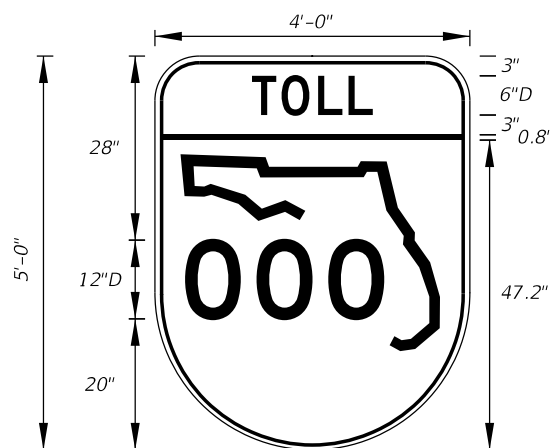

FTP-75-06
5'-6" X 1'-3"
1" Radii
6" Series D Legend
Blue Background
White Legend

FTP-79-06
4' X 5'
6" Radii 3/4" Border
6" and 12" Series D Legend
Top Yellow Background with Black Legend and Black Border
Bottom White Background with Black Legend and Border