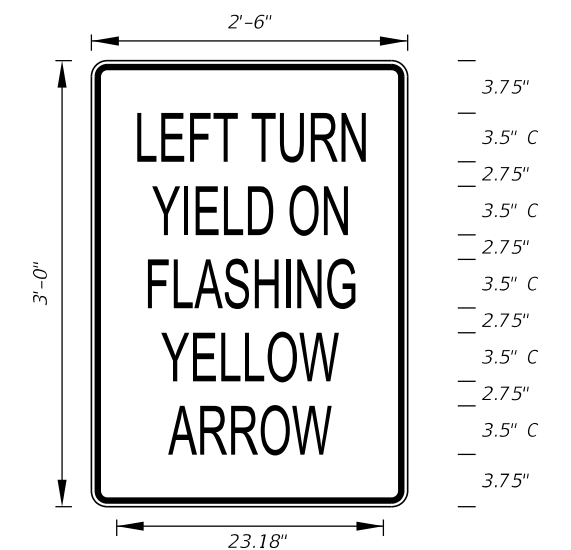

FTP-85-13
3' X 2'-6"
1.875" Radii 3/4" Border
3.5" Series C Legend
White Background
Black Legend and Border

11/30/2015 2:20:15 PM

LAST REVISION	DESCRIPTION:
07/01/14