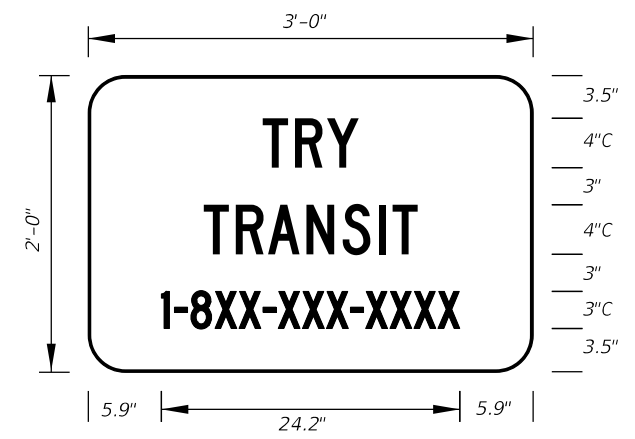

FTP-60-06
3' X 2'
3" Radii
4" and 3" Series C Legend
Blue Background
White Legend and Border

Design Project Manager
or Transit Administrator
will supply correct 1-8XX
number.