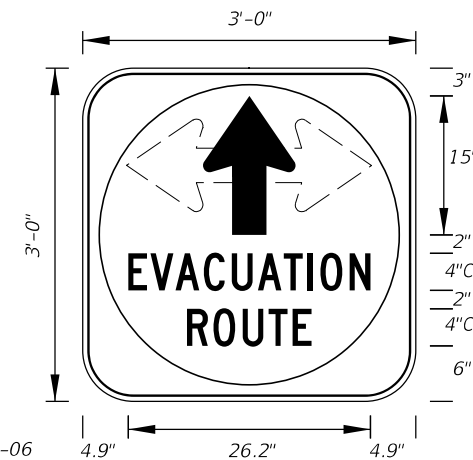

FTP-77-06
3' X 3'
5" Radii 3/4" Border
4" Series C Legend
White Background with Blue Circle Background
White Legend and Black Border