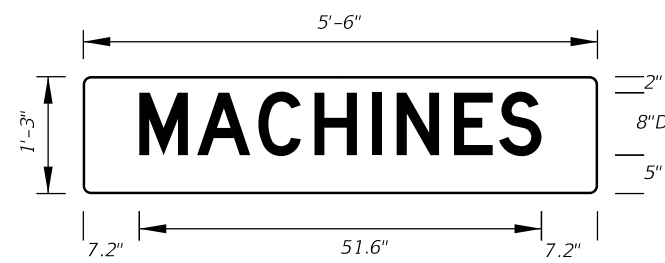

ARROW HEAD	
A	3.125
B	3.625
C	6.375
D	.5
E	.625

ARROW BODY						
A	B	C	D	E	F	G
6.25	3.125	3.125	3.125	5	9.25	20.5

11/30/2015 2:20:15 PM

LAST REVISION	DESCRIPTION:
07/01/14