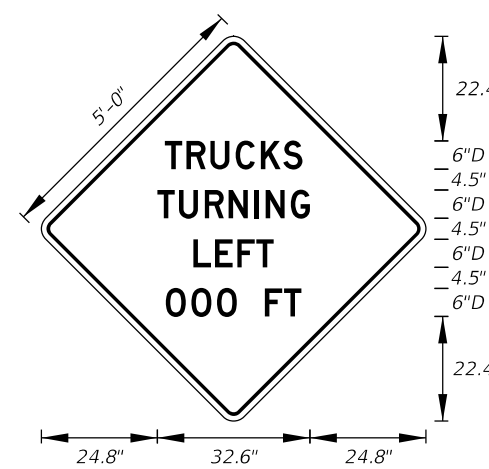

MOT-7-06
5' X 5'
2" Radii 3/4" Border
6" Series D Legend
Orange Background
Black Legend and Border