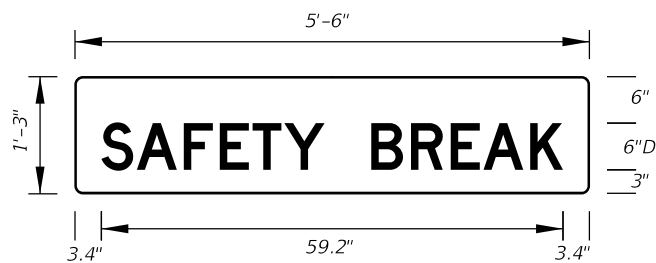

ARROW HEAD	
A	3.125
B	3.625
C	6.375
D	.5
E	.625

ARROW BODY						
A	B	C	D	E	F	G
6.25	3.125	3.125	3.125	5	9.25	20.5

11/30/2015 2:20:15 PM

LAST REVISION	DESCRIPTION:
07/01/14