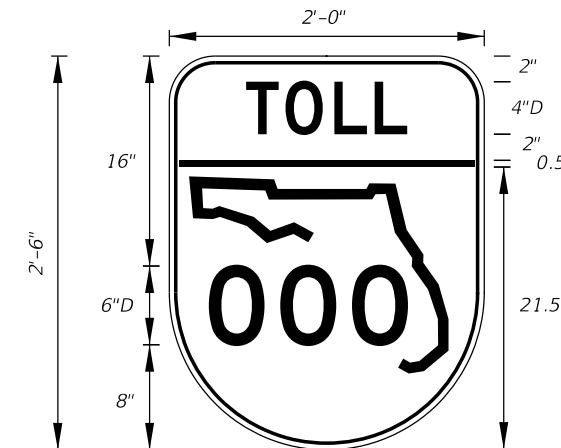

FTP-81-06
2' X 2'-6"
3" Radii 3/4" Border
4" and 6" Series D Legend
Top Yellow Background with Black Legend and Black Border
Bottom White Background with Black Legend and Border