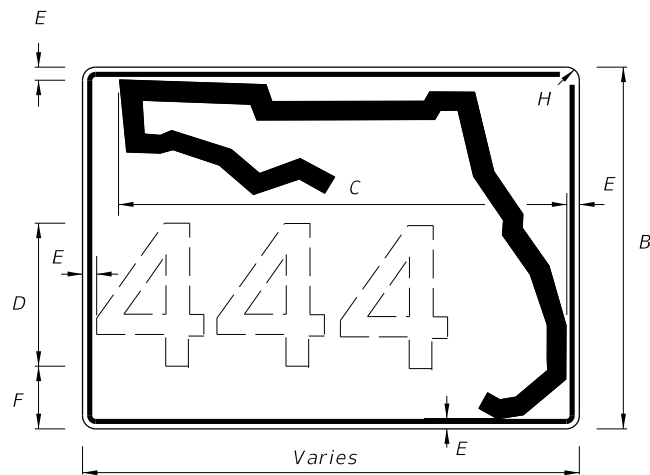

3 OR MORE DIGITS