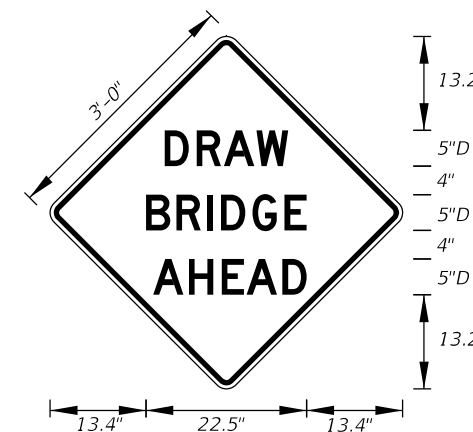

FTP-84-09
3' X 3'
1.5" Radii
5" Series D Legend
Yellow Background
Black Legend