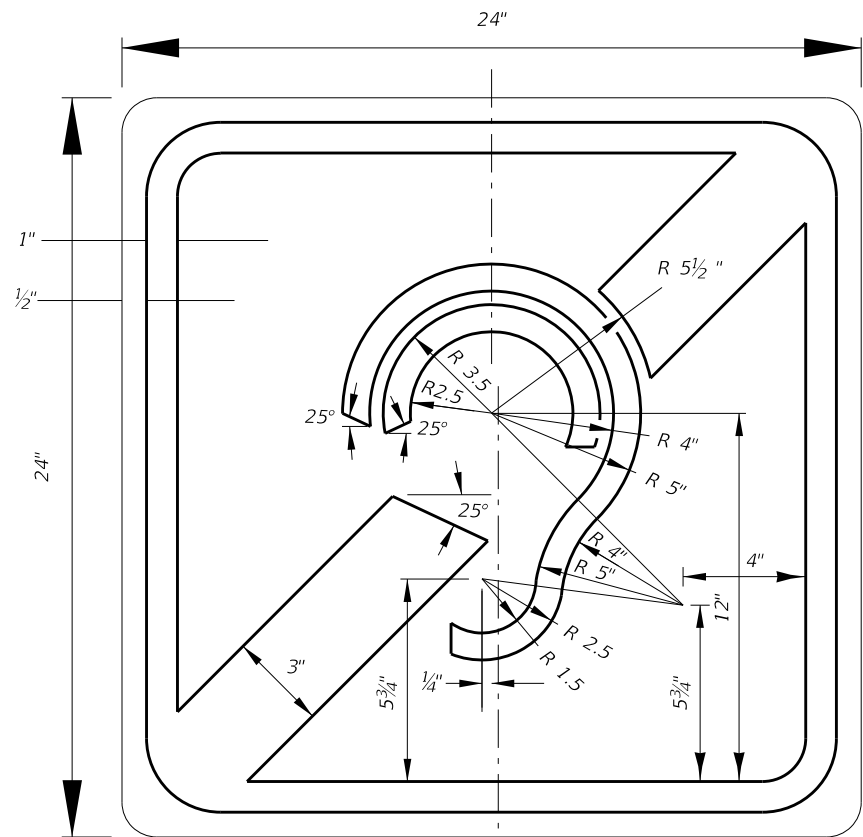

FTP-23-06
2' X 2'
1.5" Radii 5/8" Border
Blue Background
White Legend and Border

INTERNATIONAL SYMBOL OF ACCESS FOR HEARING LOSS