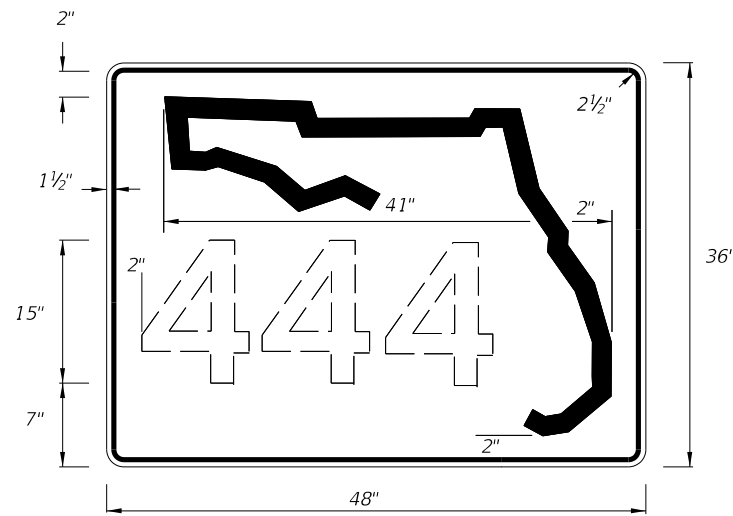

SHEET NO.  
2 of 11

INDEPENDENT USE FOR FREEWAY

DIGITS	NUMERAL SIZE	SERIES	PANEL SIZE
1-2	10"	D	24" x 24"
3	8"	D	24" x 24"
3	8"	D	30" x 24"
4	8"	C	30" x 24"
1-3	15"	C	48" x 36"
4	12"	C	48" x 36"

- Note:
- The 24" X 24" panel shall only be used for a 3 digit route when the panel is to be used on a sign cluster with other 24" X 24" panels.
  - Florida Route Marker shall have Black Legend with White Background.
  - Stroke width of State Outline shall be 1".
  - 2" Radii, 5/8" Border.