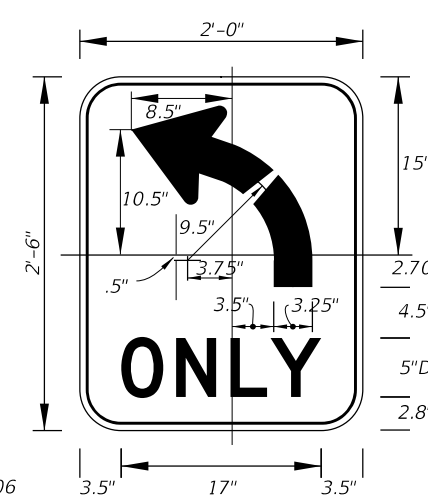

FTP-55L-06
2' X 2'-6"
3" Radii 5/8" Border
5" Series D Legend
White Background
Black Legend and Border

FTP-55R-06 for
(Right Turn Arrow)