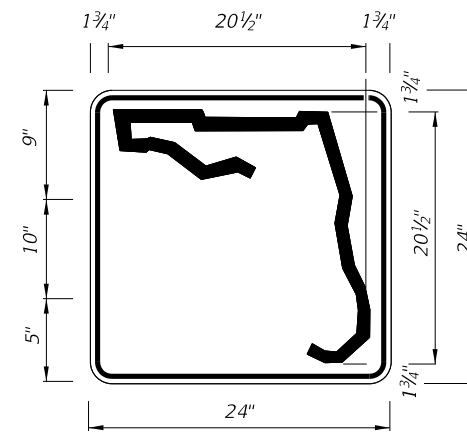

SHEET NO.  
2 of 11

INDEPENDENT USE FOR FREEWAY

DIGITS	NUMERAL SIZE	SERIES	PANEL SIZE
1-2	10"	D	24" x 24"
3	8"	D	24" x 24"
3	8"	D	30" x 24"
4	8"	C	30" x 24"
1-3	15"	C	48" x 36"
4	12"	C	48" x 36"

- Note:
- The 24" X 24" panel shall only be used for a 3 digit route when the panel is to be used on a sign cluster with other 24" X 24" panels.
  - Florida Route Marker shall have Black Legend with White Background.
  - Stroke width of State Outline shall be 1".
  - 2" Radii, 5/8" Border.