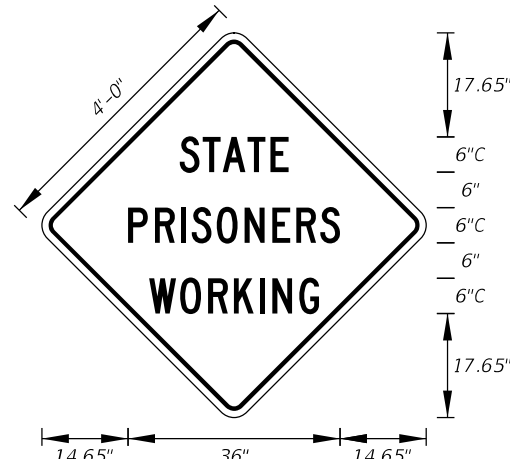

MOT-10-06
4' X 4'
2" Radii 3/4" Border
6" Series C Legend
Orange Background
Black Legend and Border