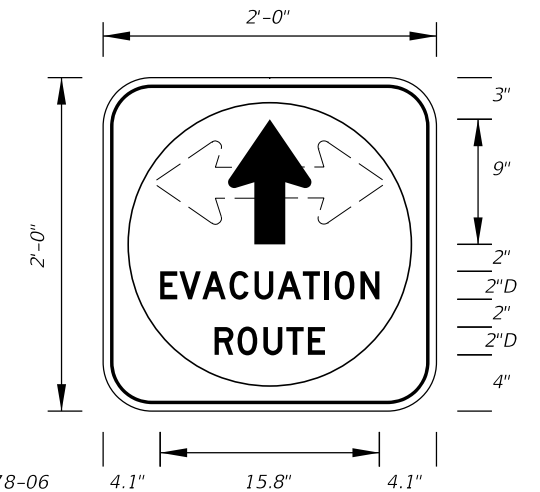

FTP-78-06
2' X 2'
3" Radii 3/4" Border
2" Series D Legend
White Background with Blue Circle Background
White Legend and Black Border