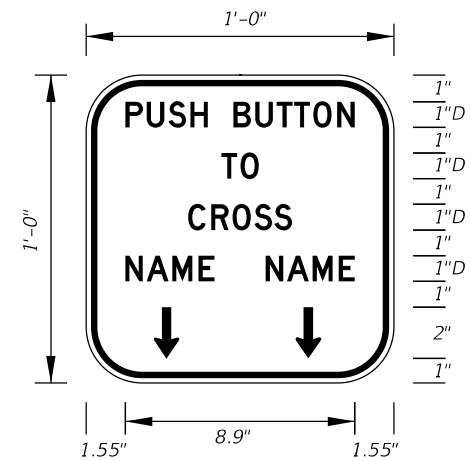

FTP-26-06
1' X 1'
2" Radii 3/8" Border
1" Series D Legend
White Background
Black Legend and Border