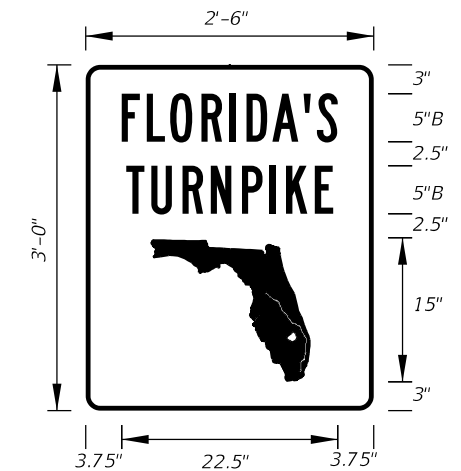

FTP-16-10
2'-6" X 3'-0"
1.5" Radii 3/4" Border
5" Series B Legend
Green Background
White Legend, Border, and Florida Symbol