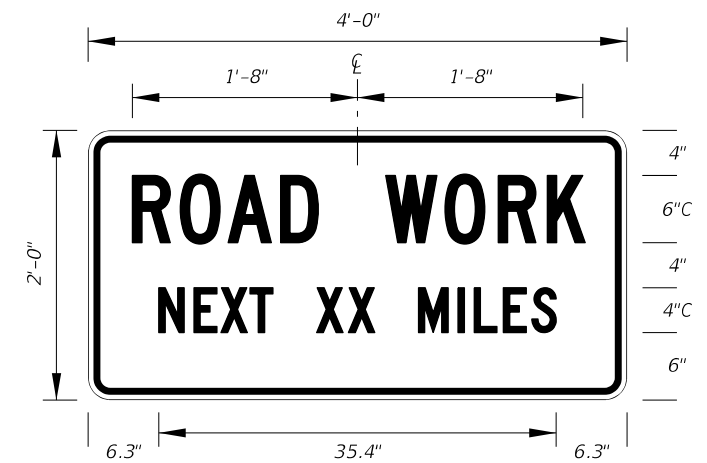

MOT-16-06
4'-6" X 2'-6"
4" Radii 3/4" Border

5" Kids Series Legend
Orange Background
Black Legend and Border

G20-1
2' X 4'
1.5" Radii 3/4" Border

Orange Background
Black Legend and Border