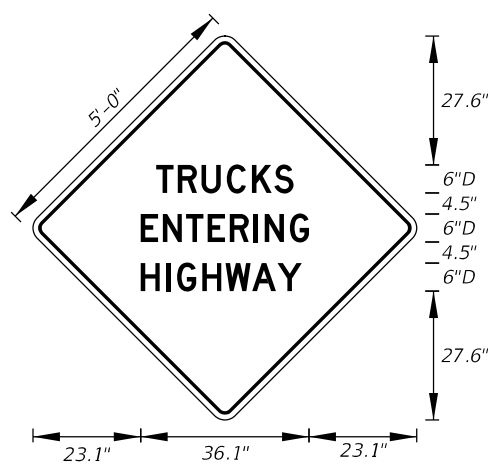

MOT-6-06
5' X 5'
2" Radii 3/4" Border
6" Series D Legend
Orange Background
Black Legend and Border