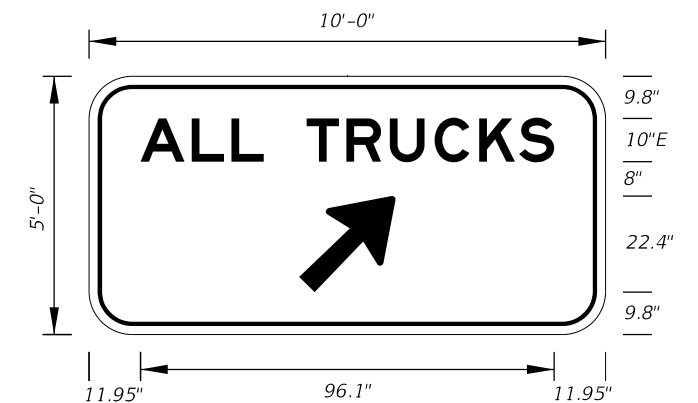

FTP-83-08
10'-0" X 5'-0"
8" Radii
10" Series E Legend
Green Background
White Legend