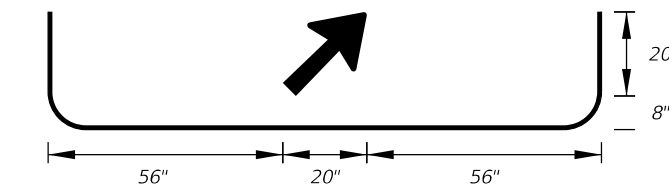

FTP-15C-06
11'-0" X 5'-6"
9" Radii 2" Border
8" Series E Legend
Blue Background
White Legend and Border