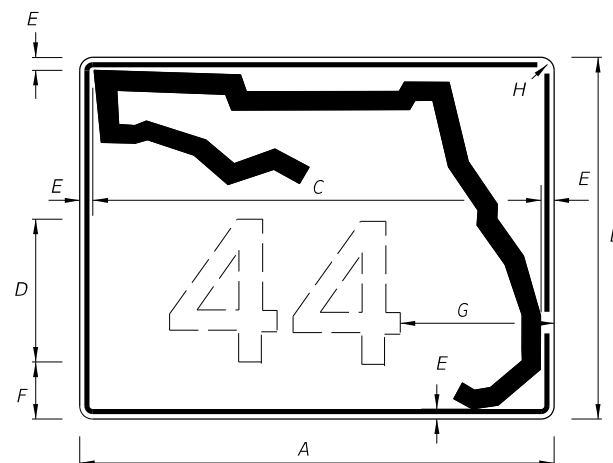

1 OR 2 DIGITS

A	B	C	D	E	F	G	H
30"	24"	26"	12"	1 1/4"	2 3/4"	8 1/4"	1 1/4"
36"	30"	32"	15"	1 1/4"	3 1/4"	8 3/4"	1 1/4"
42"	36"	38"	15"	1 1/4"	6 1/4"	11"	1 1/4"

GUIDE SIGN USE

1. Notes:
1. Florida marker shall have Black Legend with White Background.
  2. Stroke width of State outline to be 1 1/4" for Guide Sign.
  3. Numbers are series D.