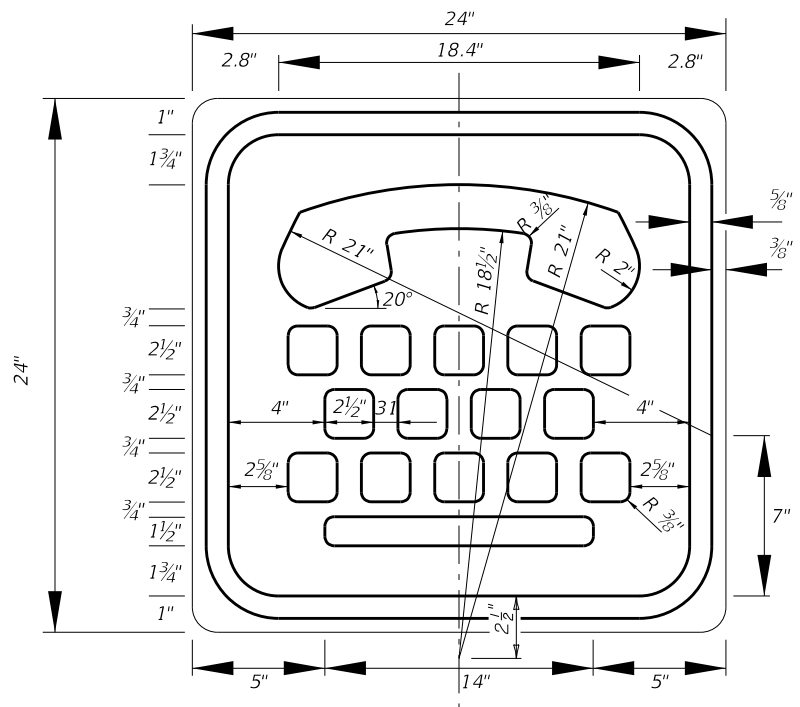

FTP-24-06
2' X 2'
1.5" Radii 5/8" Border
Blue Background
White Legend and Border

INTERNATIONAL TDD SYMBOL