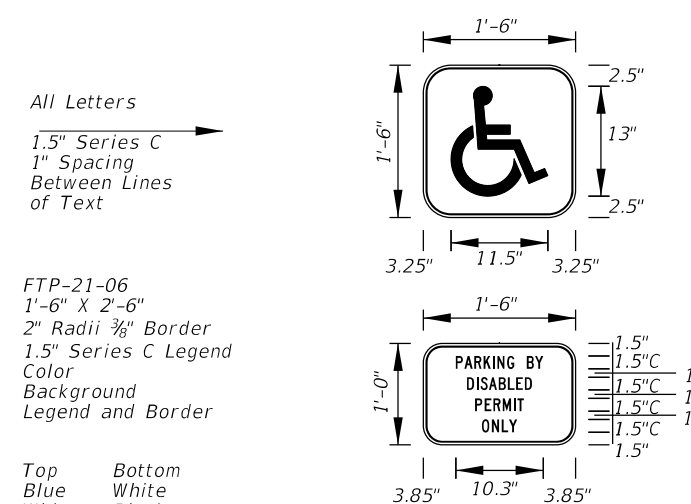

FTP-21-06
1'-6" X 1'-0"
2" Radii 3/8" Border
1.5" Series C Legend
Color
Background
Legend and Border

Top Bottom
Blue White
White Black