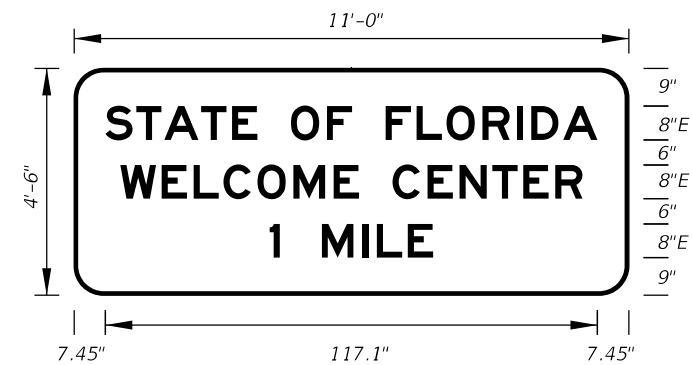

FTP-15A-06
11'-0" X 4'-6"
7" Radii 2" Border
8" Series E Legend
Blue Background
White Legend and Border