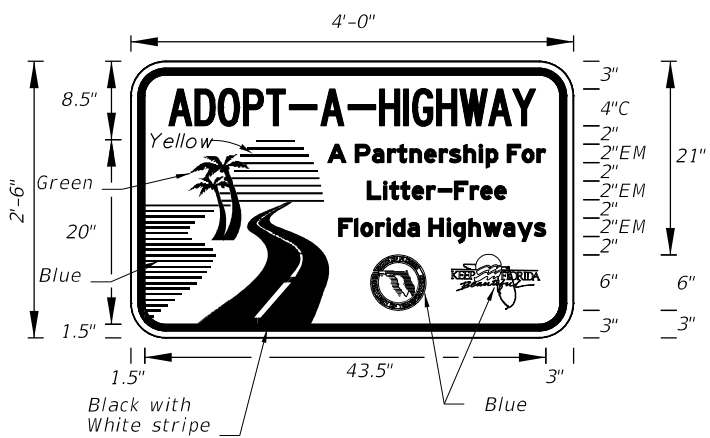

FTP-42-06
4' X 2'-6"
3" Radii
Top 4" Series C Legend
Bottom 2" Series EM Legend
White Background
Blue Legend and Border