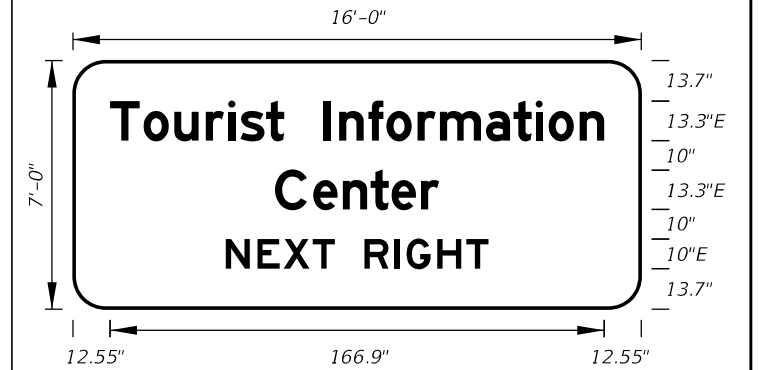

FTP-14-06
16'-0" X 7'-0"
11" Radii 2" Border
13.3 and 10" Series E Legend
Blue Background
White Legend and Border