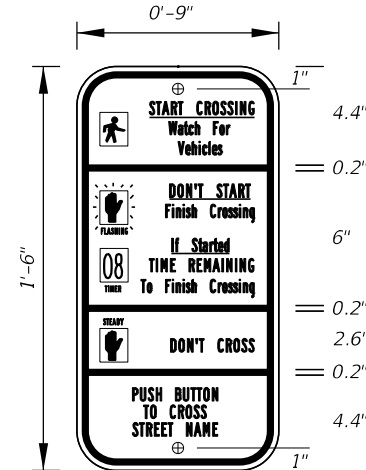

FTP-68B-06
9" X 1'-6"
1.5" Radii 3/4" Border
Series B Legend
White Background
Black Legend and Border

See Standard Highway Signs Manual, Sign R10-3b For Letter Size Spacing And Symbol Sizes.