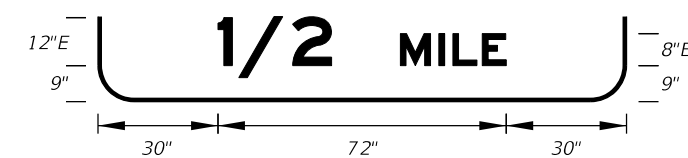

FTP-15B-06
11'-0" X 5'-0"
8" Radii 2" Border
8" and 12" Series E Legend
Blue Background
White Legend and Border