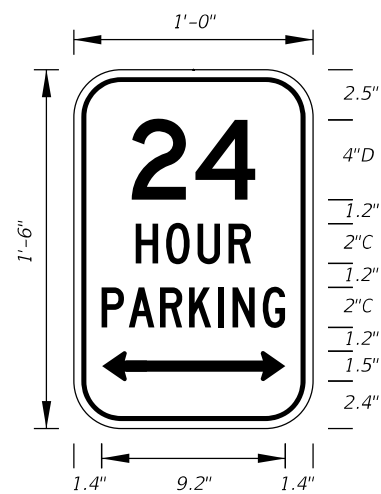

FTP-19-06
1' X 1'-6"
4" Radii 3/8" Border
Top 4" Series D
Bottom 2" Series C
White Background
Green Legend and Border