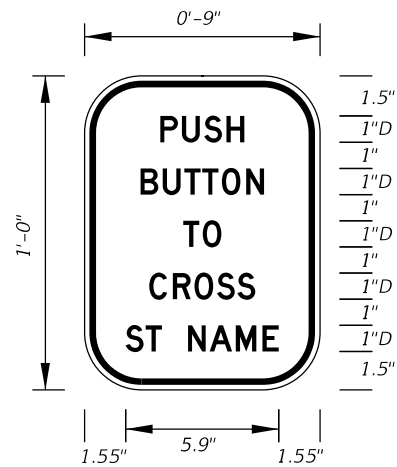

FTP-25-06
9" X 1'-0"
2" Radii 3/8" Border
1" Series D Legend
White Background
Black Legend and Border