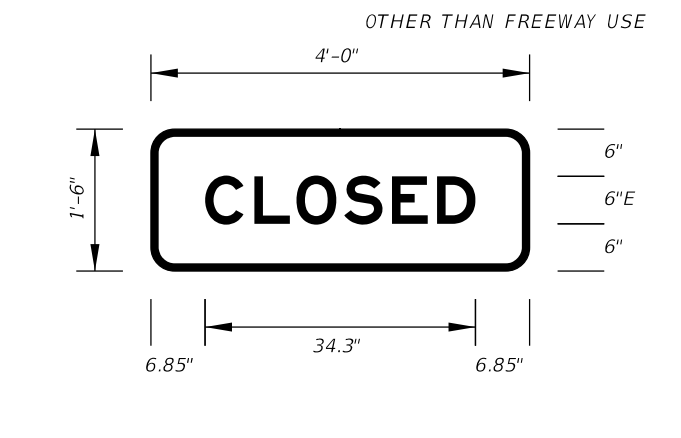

FTP-4-06
4' X 1'-6"
3" Radii 2" Border

6" Series E Legend
Green Background
White Legend and Border

Note:
FTP-4-06 to be
used with FTP-3-06