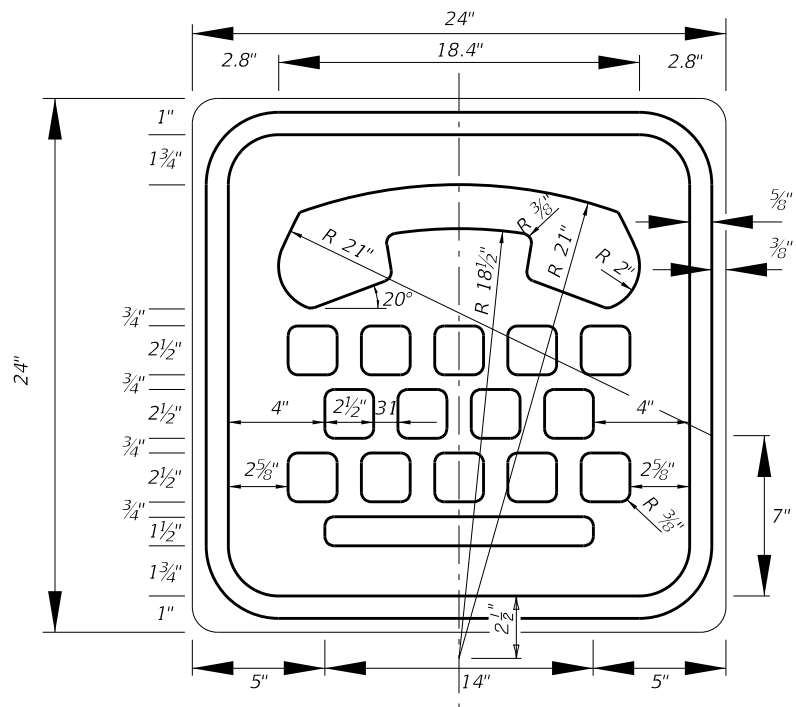

FTP-24-06
2' X 2'
1.5" Radii $\frac{5}{8}$ " Border
Blue Background
White Legend and Border

INTERNATIONAL TDD SYMBOL