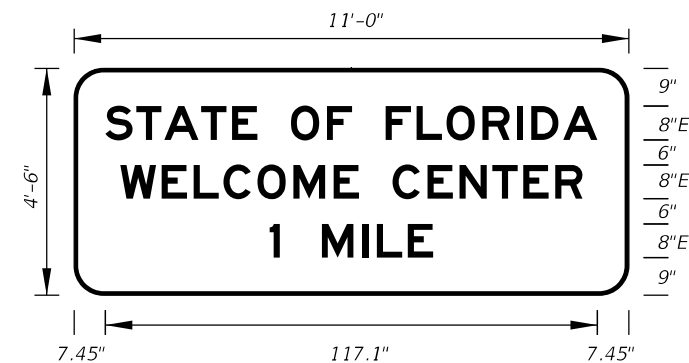

FTP-15A-06
11'-0" X 4'-6"
7" Radii 2" Border
8" Series E Legend
Blue Background
White Legend and Border