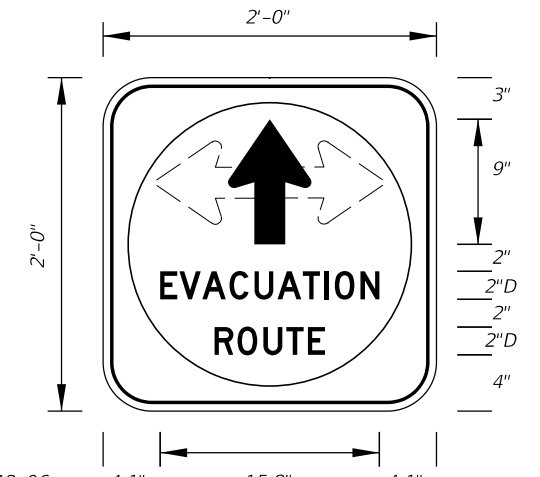

FTP-78-06
2' X 2'
3" Radii 3/4" Border
2" Series D Legend
White Background with Blue Circle Background
White Legend and Black Border