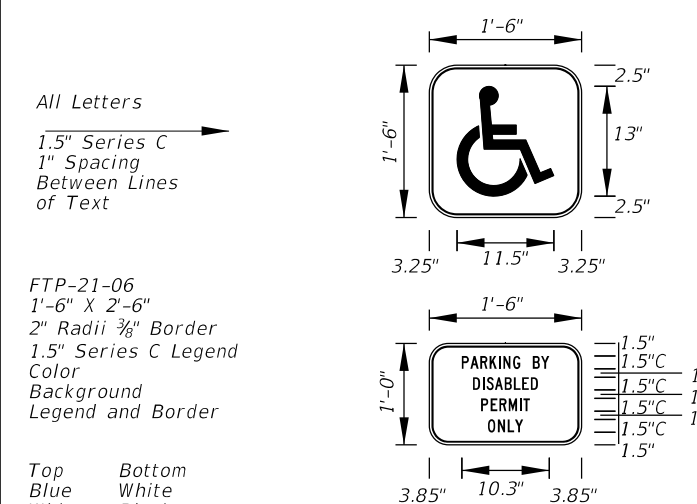

FTP-21-06
1'-6" X 1'-0"
2" Radii 3/8" Border
1.5" Series C Legend
Color
Background
Legend and Border

Top Bottom
Blue White
White Black