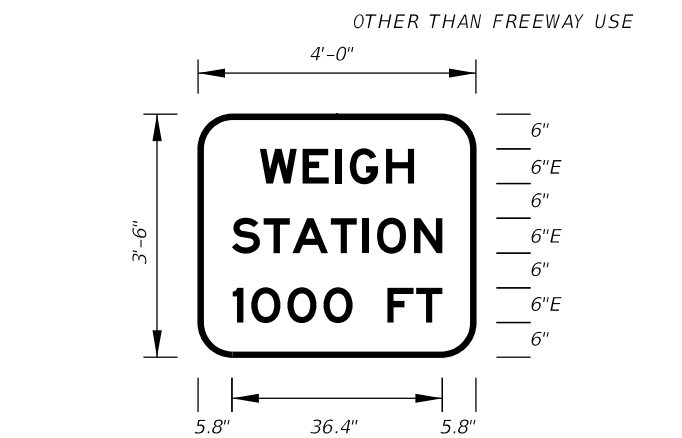

FTP-3-06
4' X 3'-6"
6" Radii 2" Border

6" Series E Legend
Green Background
White Legend and Border