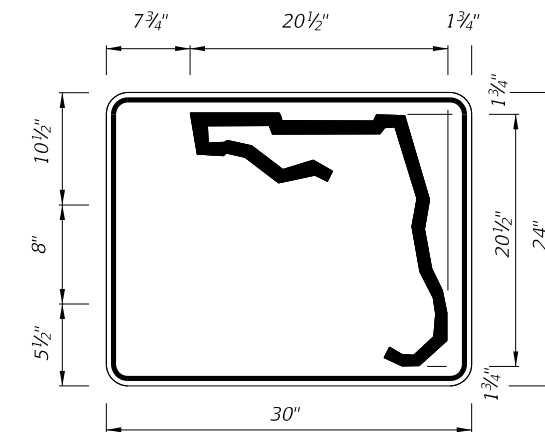

3 or 4 DIGITS

INDEPENDENT USE OTHER THAN FREEWAY