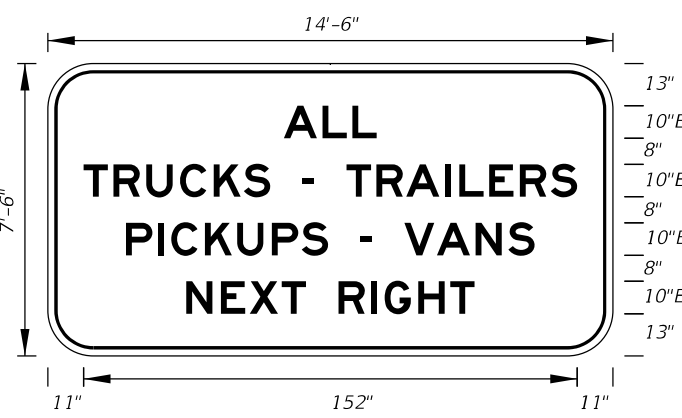

FTP-6A-06
14'-6" X 7'-6"
12" Radii 2" Border

On Interstate Station
Delete Pickups-Vans,
and reduce Sign height
accordingly.

10" Series E Legend
White Background
Black Legend and Border