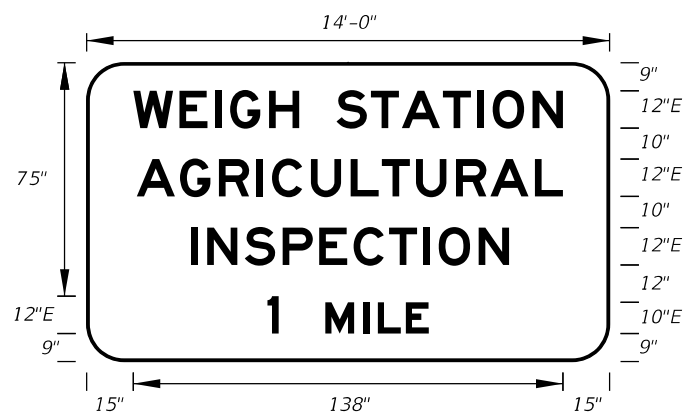

FTP-5-06
14' X 8'
12" Radii 2" Border

12" and 10" Series E Legend
Green Background
White Legend and Border