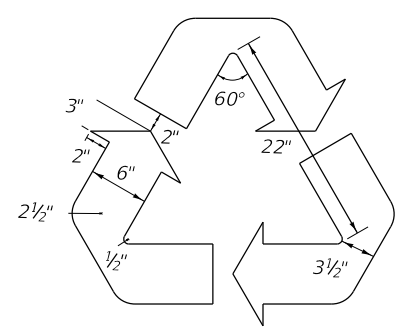

Detail for FTP-48-06 and FTP-49-06