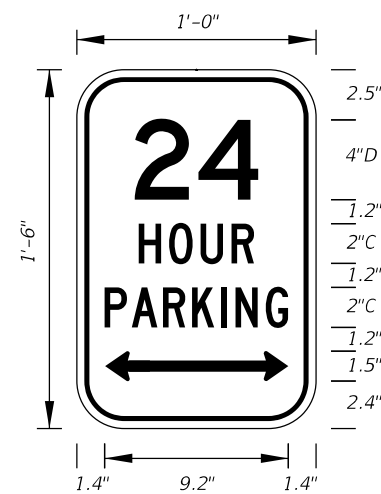

FTP-19-06
1' X 1'-6"
4" Radii 3/8" Border
Top 4" Series D
Bottom 2" Series C
White Background
Green Legend and Border