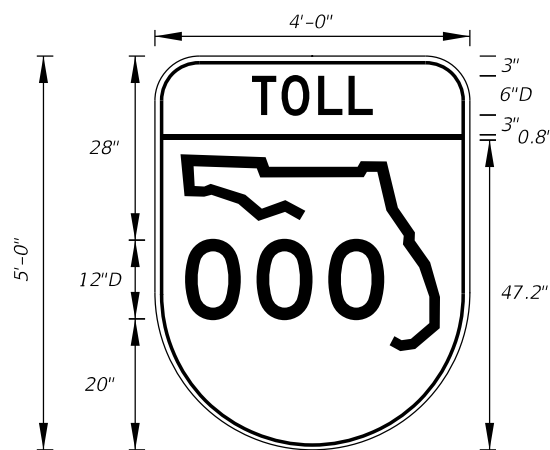

FTP-75-06
5'-6" X 1'-3"
1" Radii
6" Series D Legend
Blue Background
White Legend

FTP-79-06
4' X 5'
6" Radii 3/4" Border
6" and 12" Series D Legend
Top Yellow Background with Black Legend and Black Border
Bottom White Background with Black Legend and Border