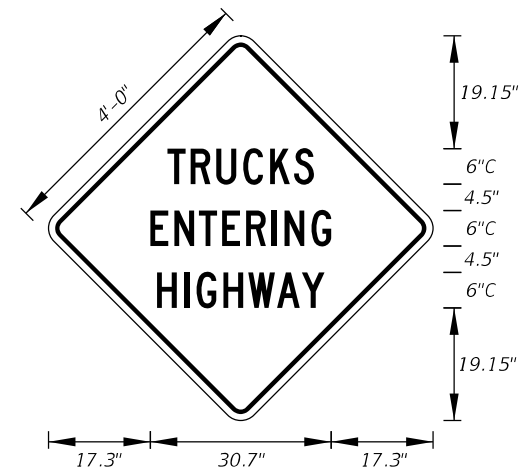

MOT-5-06
4' X 4'
2" Radii 3/4" Border
6" Series C Legend
Orange Background
Black Legend and Border