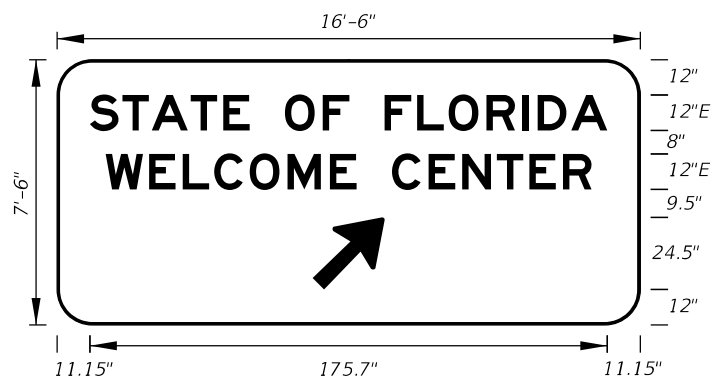

FTP-11-06
16'-6" X 7'-6"
12" Radii 2" Border
12" Series E Legend
Blue Background
White Legend and Border