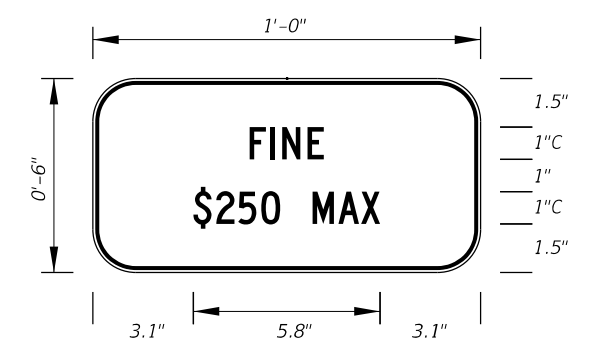

FTP-22-06
1' X 6"
1" Radii 3/8" Border
1" Series C Legend
White Background
Black Legend and Border

Supplemental Panel
for the FTP-20-06
and FTP-21-06 signs

6/9/2015 4:49:17 PM

LAST REVISION
07/01/14

REVISION

DESCRIPTION:

2016
DESIGN STANDARDS

SPECIAL SIGN DETAILS

INDEX NO.
17355

SHEET NO.
2 of 11