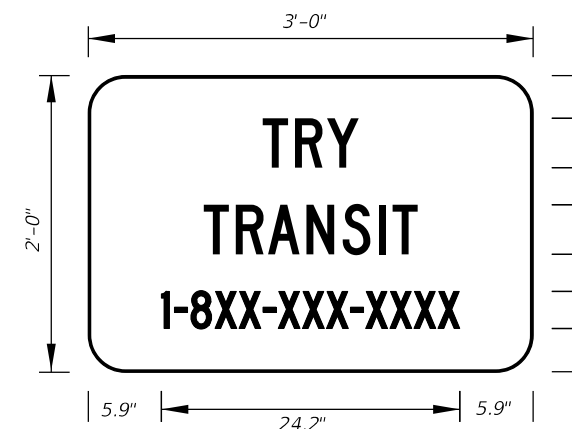

FTP-60-06
3' X 2'
3" Radii
4" and 3" Series C Legend
Blue Background
White Legend and Border

Design Project Manager
or Transit Administrator
will supply correct 1-8XX
number.