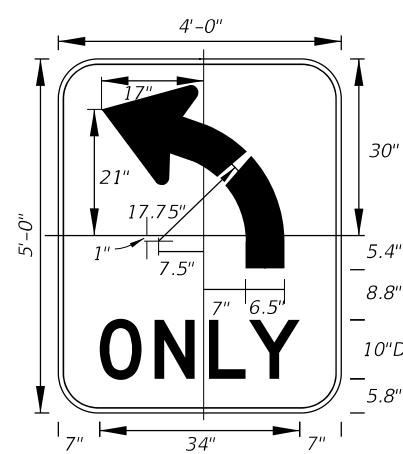

FTP-54L-06
4' X 5'
6" Radii 3/4" Border
10" Series D Legend
White Background
Black Legend and Border

FTP-54R-06 for
(Right Turn Arrow)