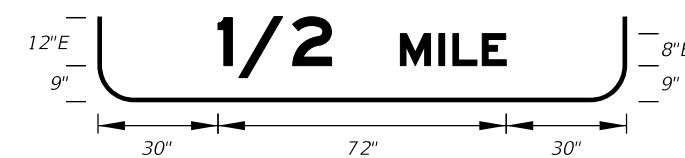

FTP-15B-06
11'-0" X 5'-0"
8" Radii 2" Border
8" and 12" Series E Legend
Blue Background
White Legend and Border