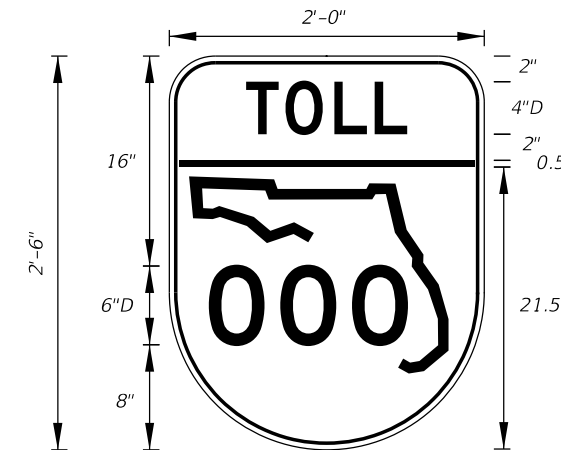

FTP-81-06
2' X 2'-6"
3" Radii 3/4" Border
4" and 6" Series D Legend
Top Yellow Background with Black Legend and Black Border
Bottom White Background with Black Legend and Border