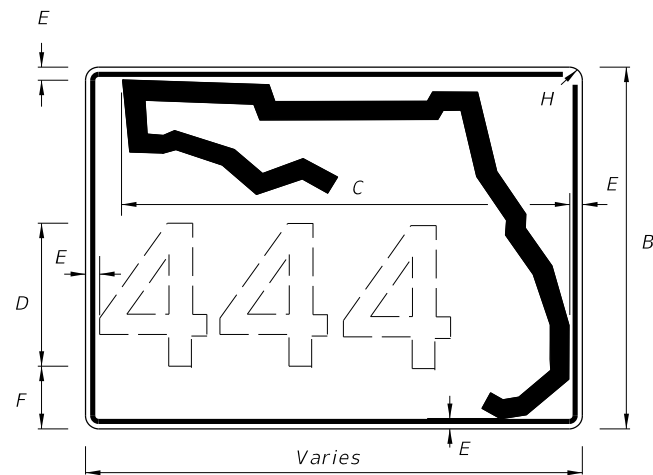

3 OR MORE DIGITS