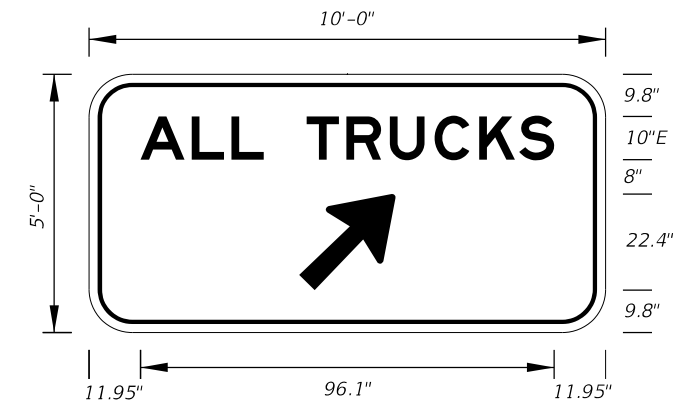

FTP-83-08
10'-0" X 5'-0"
8" Radii
10" Series E Legend
Green Background
White Legend