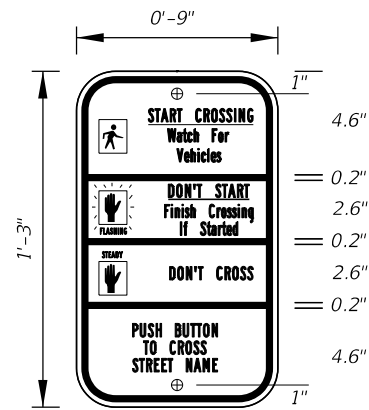

Sign Mounting Holes Can Be Punched Or Field Drilled With No Obstruction To Text Or Symbols From Holes Or Bolts.

FTP-68A-06
9" X 1'-3"
1.5" Radii 3/4" Border
Series B Legend
White Background
Black Legend and Border

See Standard Highway Signs Manual, Sign R10-3b For Letter Size Spacing And Symbol Sizes.

Sign Mounting Holes Can Be Punched Or Field Drilled With No Obstruction To Text Or Symbols From Holes Or Bolts.