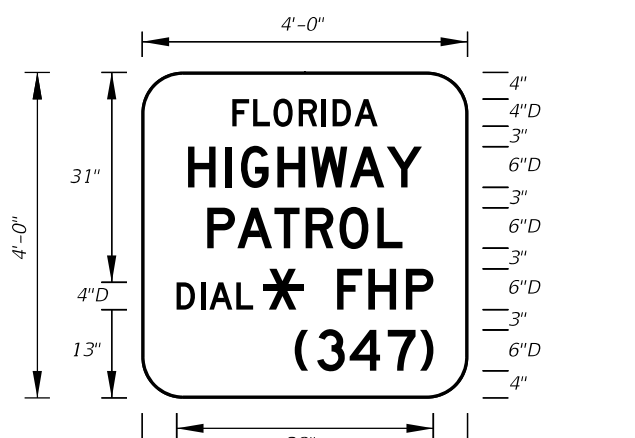

FTP-43-06
4' X 4'
6" Radii 1" Border
Top 4" Series D Legend
Bottom 6" Series D Legend
Blue Background
White Legend and Border