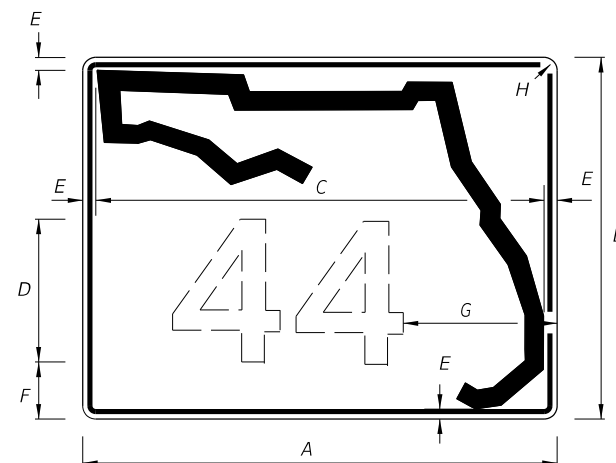

1 OR 2 DIGITS

A	B	C	D	E	F	G	H
30"	24"	26"	12"	1 1/4"	2 3/4"	8 1/4"	1 1/4"
36"	30"	32"	15"	1 1/4"	3 1/4"	8 3/4"	1 1/4"
42"	36"	38"	15"	1 1/4"	6 1/4"	11"	1 1/4"

GUIDE SIGN USE

1. Notes:
1. Florida marker shall have Black Legend with White Background.
  2. Stroke width of State outline to be 1 1/4" for Guide Sign.
  3. Numbers are series D.

FLORIDA ROUTE MARKER
FTP-17-06