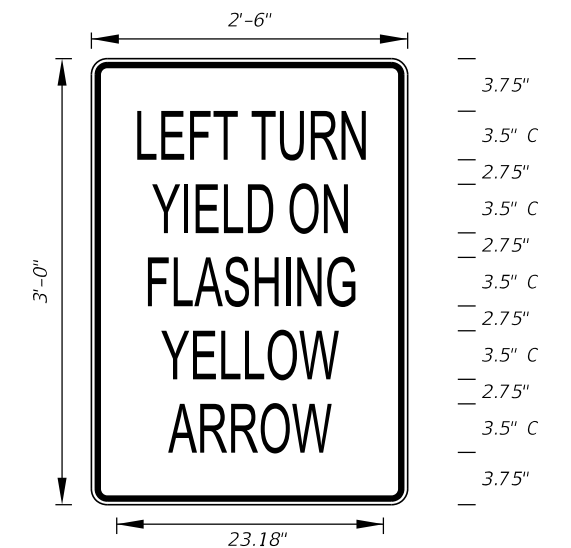

FTP-85-13
3' X 2'-6"
1.875" Radii 3/4" Border
3.5" Series C Legend
White Background
Black Legend and Border

6/9/2015 4:49:22 PM

LAST REVISION	DESCRIPTION:
07/01/14