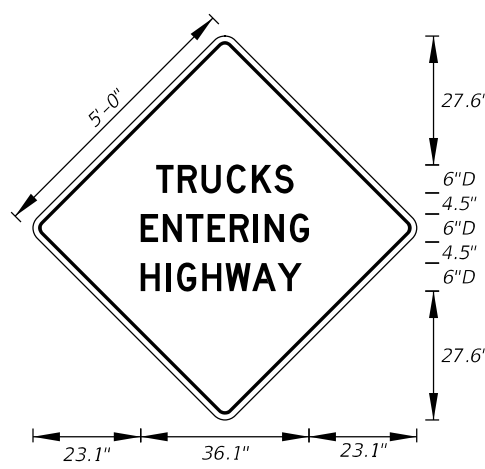

MOT-6-06
5' X 5'
2" Radii 3/4" Border
6" Series D Legend
Orange Background
Black Legend and Border