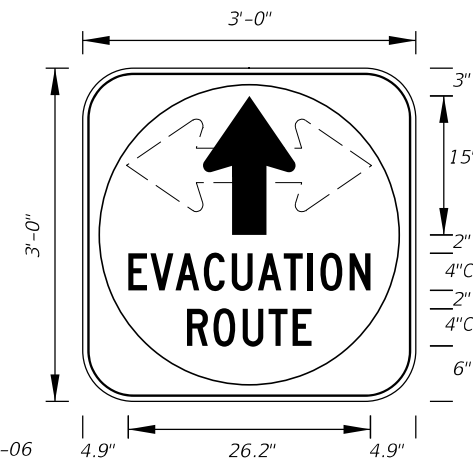

FTP-77-06
3' X 3'
5" Radii 3/4" Border
4" Series C Legend
White Background with Blue Circle Background
White Legend and Black Border