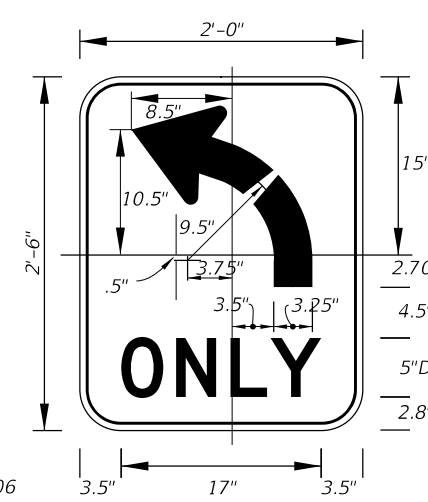

FTP-55L-06
2' X 2'-6"
3" Radii 3/8" Border
5" Series D Legend
White Background
Black Legend and Border

FTP-55R-06 for
(Right Turn Arrow)