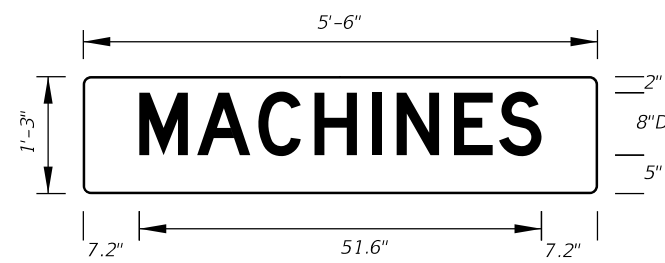

ARROW HEAD

A	3.125
B	3.625
C	6.375
D	.5
E	.625

ARROW BODY

A	B	C	D	E	F	G
6.25	3.125	3.125	3.125	5	9.25	20.5

6/9/2015 4:49:22 PM

LAST REVISION	DESCRIPTION:
07/01/14