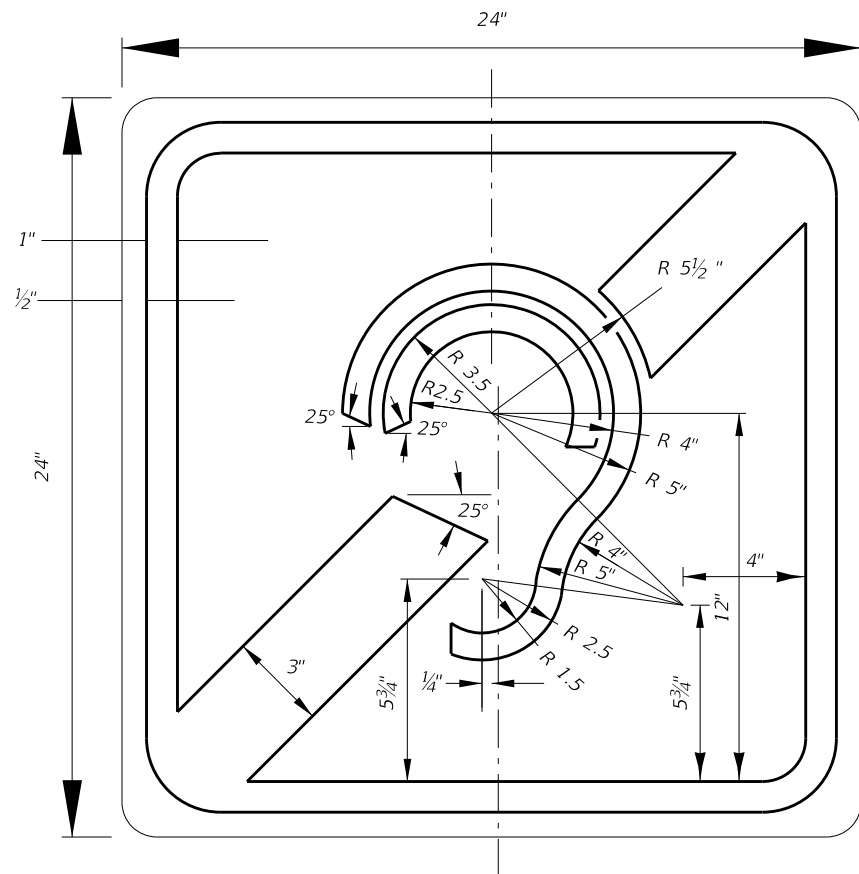

FTP-23-06
2' X 2'
1.5" Radii $\frac{5}{8}$ " Border
Blue Background
White Legend and Border

INTERNATIONAL SYMBOL OF ACCESS FOR HEARING LOSS