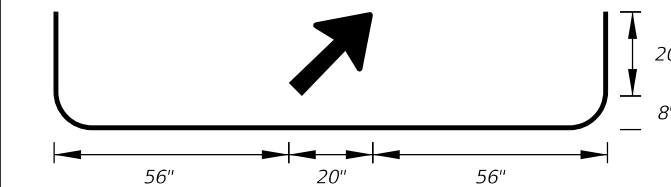

FTP-15C-06
11'-0" X 5'-6"
9" Radii 2" Border
8" Series E Legend
Blue Background
White Legend and Border