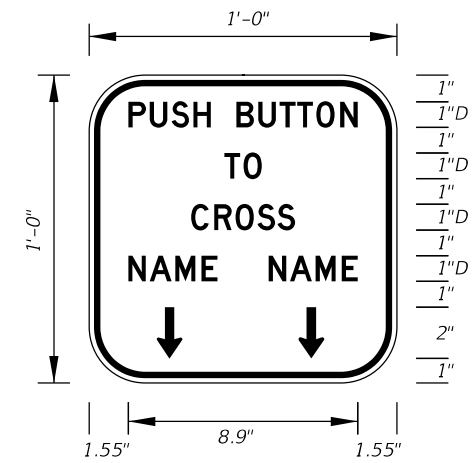

FTP-26-06
1' X 1'
2" Radii $\frac{3}{8}$ " Border
1" Series D Legend
White Background
Black Legend and Border