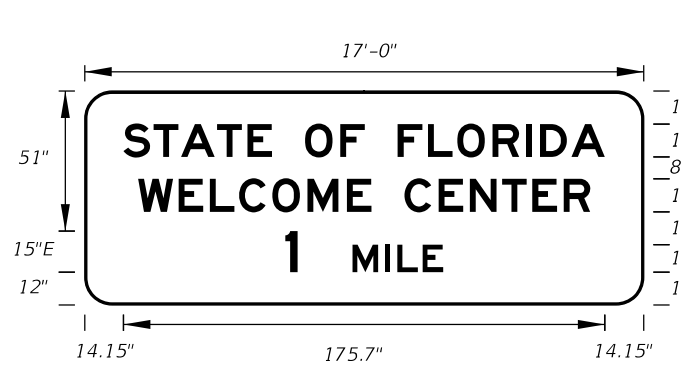

FTP-10-06
17' X 6'-6"
10" Radii 2" Border

12", 10" and 15" Series E Legend
Blue Background
White Legend and Border

6/9/2015 4:49:17 PM