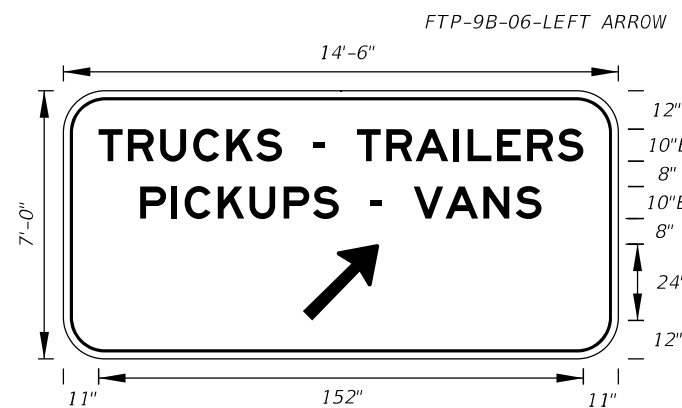

FTP-9A-06
14'-6" X 7'
11" Radii 2" Border

10" Series E Legend
Green Background
White Legend and Border