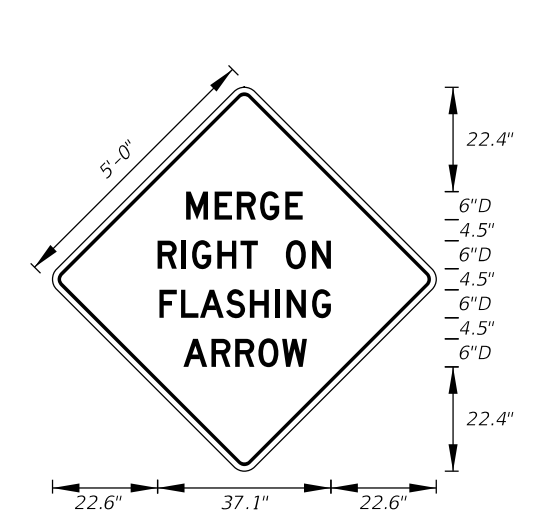

MOT-8-06
5' X 5'
2" Radii 3/4" Border
6" Series D Legend
Orange Background
Black Legend and Border