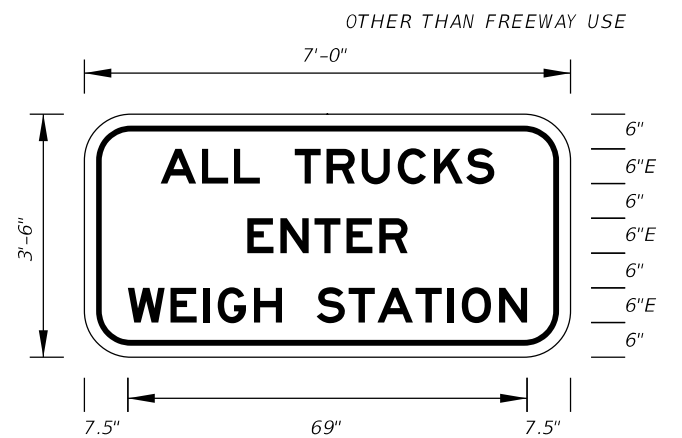

FTP-2-06
7' X 3'-6"
6" Radii 2" Border

6" Series E Legend
White Background
Black Legend and Border