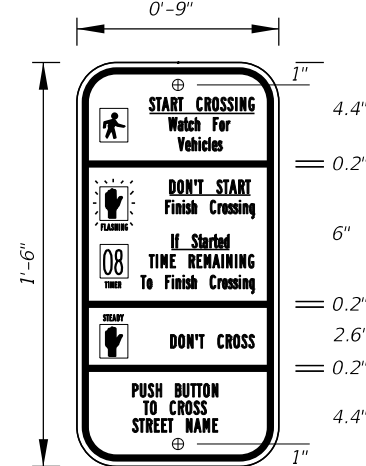

FTP-68B-06
9" X 1'-6"
1.5" Radii 3/4" Border
Series B Legend
White Background
Black Legend and Border

See Standard Highway Signs Manual, Sign R10-3b For Letter Size Spacing And Symbol Sizes.