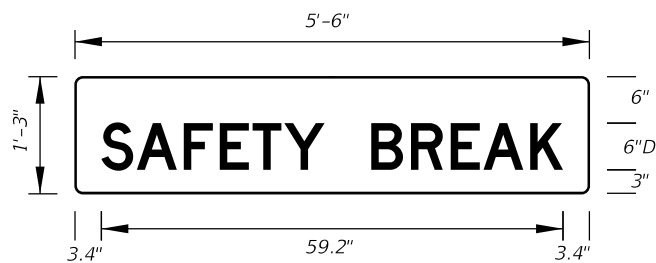

ARROW HEAD

A	3.125
B	3.625
C	6.375
D	.5
E	.625

ARROW BODY

A	B	C	D	E	F	G
6.25	3.125	3.125	3.125	5	9.25	20.5

6/9/2015 4:49:22 PM

LAST REVISION	DESCRIPTION:
07/01/14