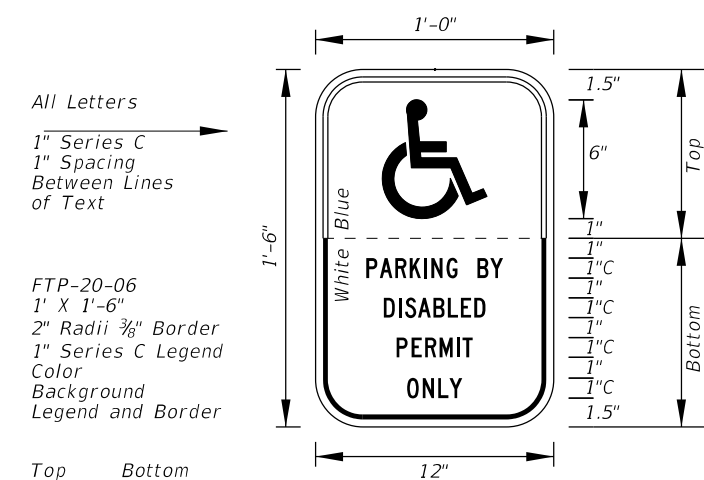

FTP-21-06
1'-6" X 1'-0"
2" Radii 3/8" Border
1.5" Series C Legend
Color
Background
Legend and Border

FTP-20-06
1' X 1'-6"
2" Radii 3/8" Border
1" Series C Legend
Color
Background
Legend and Border

Top Bottom
Blue White
White Black