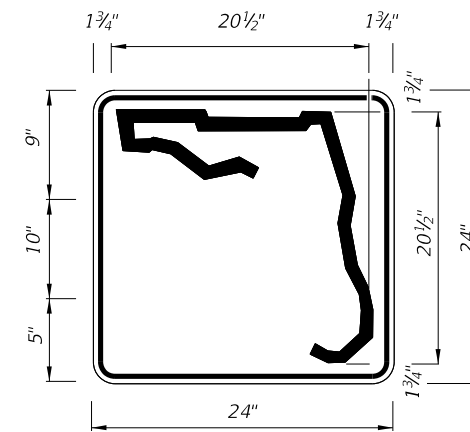

1 or 2 DIGITS