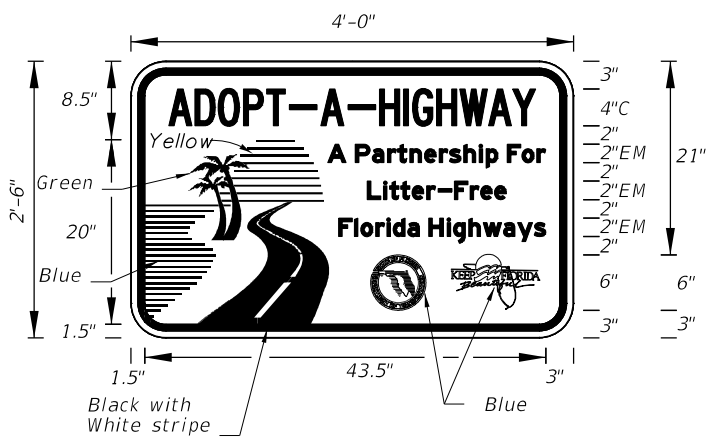

FTP-42-06
4' X 2'-6"
3" Radii
Top 4" Series C Legend
Bottom 2" Series EM Legend
White Background
Blue Legend and Border