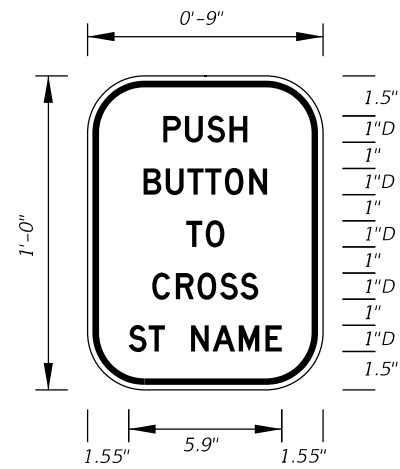

FTP-25-06
9" X 1'-0"
2" Radii $\frac{3}{8}$ " Border
1" Series D Legend
White Background
Black Legend and Border