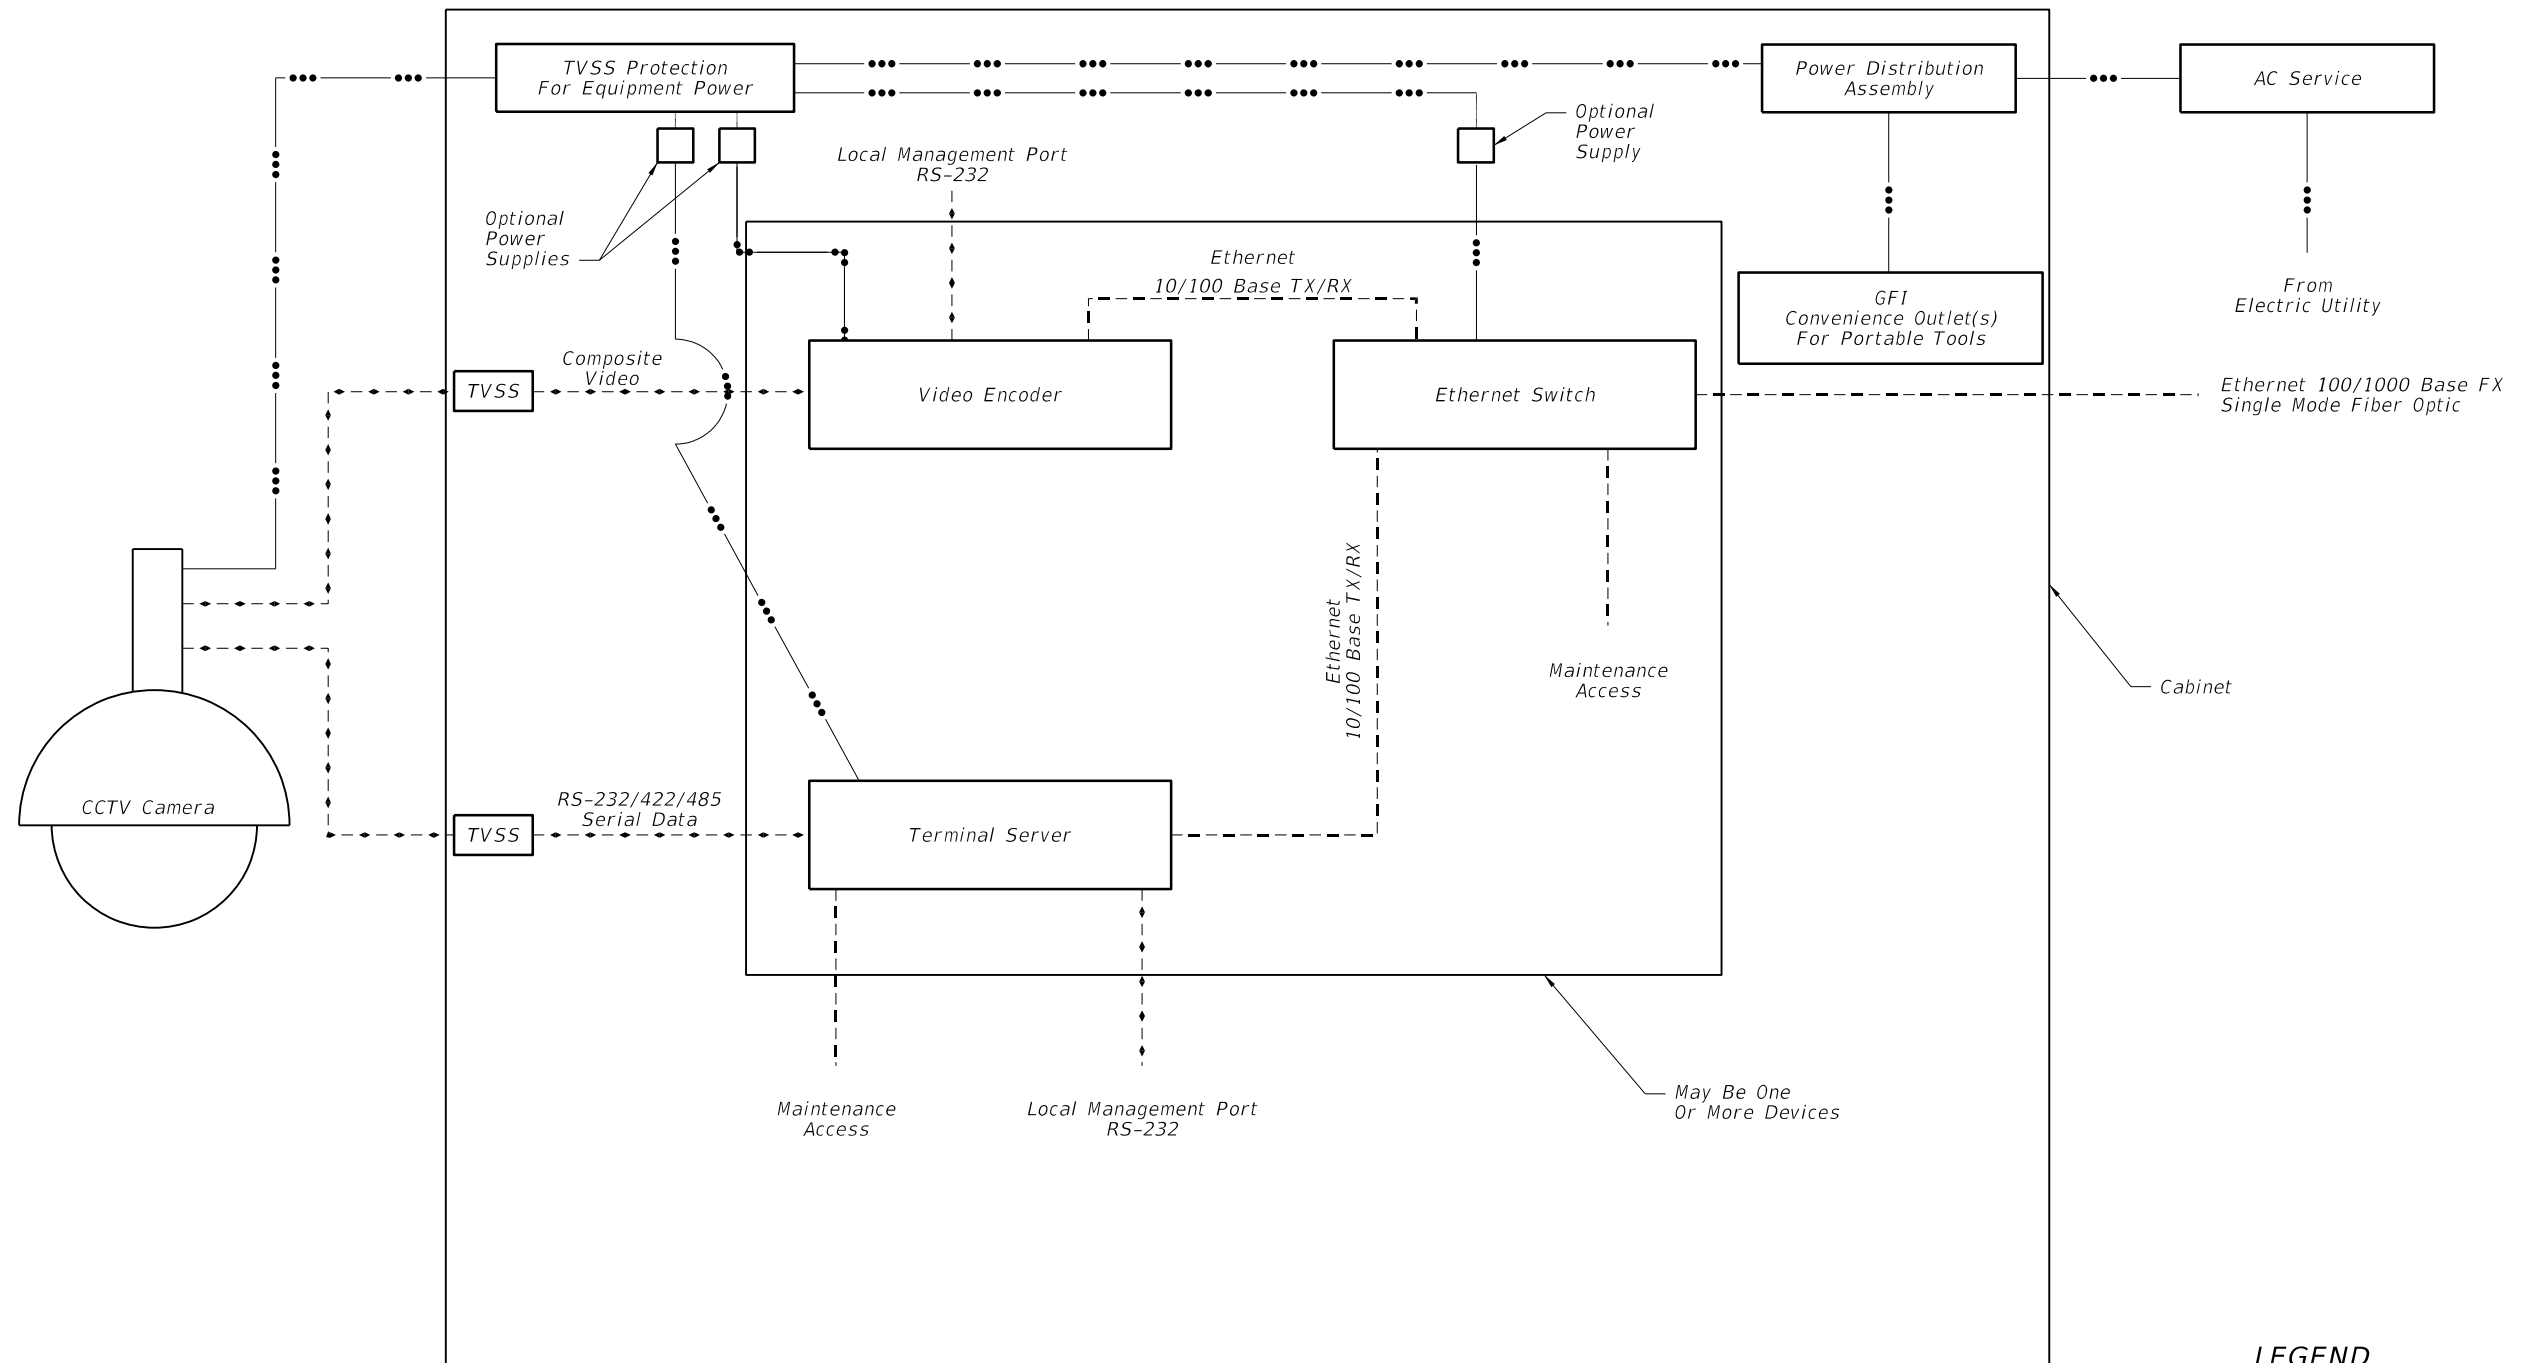

6/28/2012 12:42:14 PM rd960rh C:\projects\standards\18105-1\18105-01.dgn

LEGEND

- Data
- Ethernet
- Power
- TVSS Transient Voltage Surge Suppressor

LAST REVISION	DESCRIPTION:
07/01/07	

FDOT DESIGN STANDARDS
2013

CCTV BLOCK DIAGRAM

INDEX NO.	SHEET NO.
18105	1