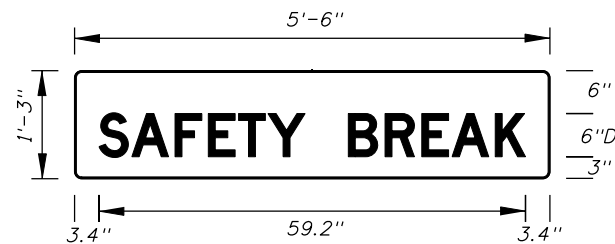

ARROW BODY						
A	B	C	D	E	F	G
6.25	3.125	3.125	3.125	5	9.25	20.5

ARROW HEAD				
A	B	C	D	E
3.125	3.625	6.375	.5	.625

2010 Interim Design Standard

SPECIAL SIGN DETAILS

Interim Date: 07/01/10
Sheet No.: 9 of 11
Index No.: 17355

REVISIONS

DATE	BY	DESCRIPTION	DATE	BY	DESCRIPTION
02/19/10	C.H.	FTP-84-09 (DRAW BRIDGE AHEAD) sign added to sheet.