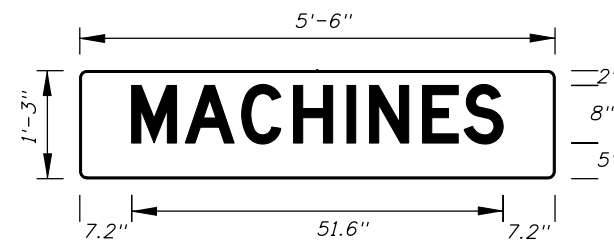

FTP-74-06
5'-6" X 2'-6"
4" Radii 3/4" Border
6" Series D Legend
Blue Background
White Legend and Border

FTP-75-06
5'-6" X 1'-3"
1" Radii
6" Series D Legend
Blue Background
White Legend

FTP-76-06
5'-6" X 1'-3"
1" Radii
8" Series D Legend
Blue Background
White Legend