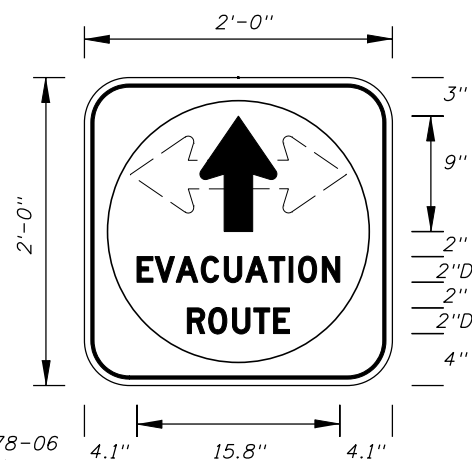

FTP-77-06
3' X 3'
5" Radii 3/4" Border
4" Series C Legend
White Background with Blue Circle Background
White Legend and Black Border

FTP-78-06
2' X 2'
3" Radii 3/4" Border
2" Series D Legend
White Background with Blue Circle Background
White Legend and Black Border