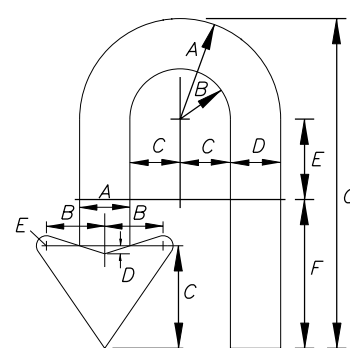

ARROW BODY						
A	B	C	D	E	F	G
6.25	3.125	3.125	3.125	5	9.25	20.5

ARROW HEAD				
A	B	C	D	E
3.125	3.625	6.375	.5	.625

FTP-83-08
10'-0" X 5'-0"
8" Radii
10" Series E Legend
Green Background
White Legend

FTP-84-09
3' X 3'
1.5" Radii
5" Series D Legend
Yellow Background
Black Legend