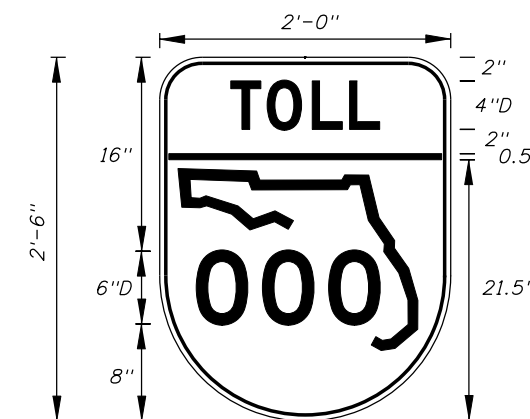

FTP-77-06
3' X 3'
5" Radii 3/4" Border
4" Series C Legend
White Background with Blue Circle Background
White Legend and Black Border