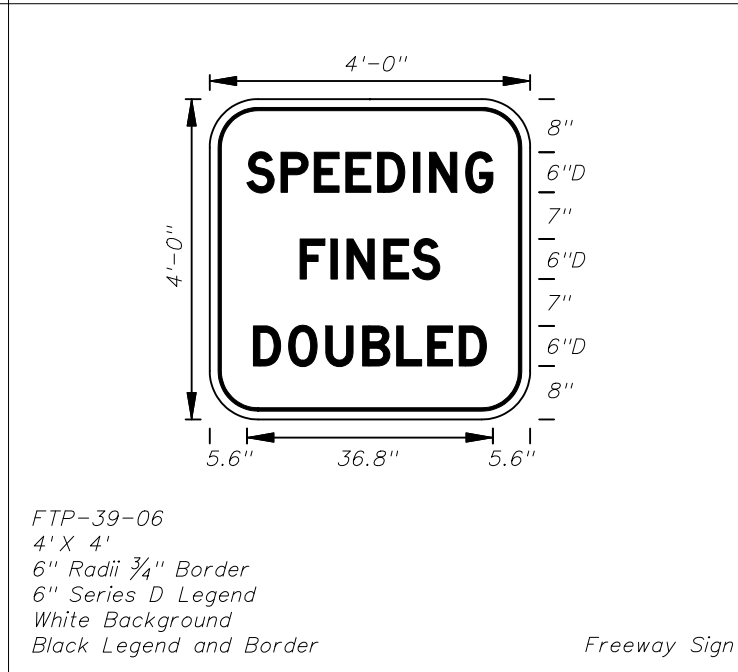

2008 FDOT Design Standards

SPECIAL SIGN DETAILS

Last Revision	Sheet No.
07/01/07	5 of 11
Index No.	
17355