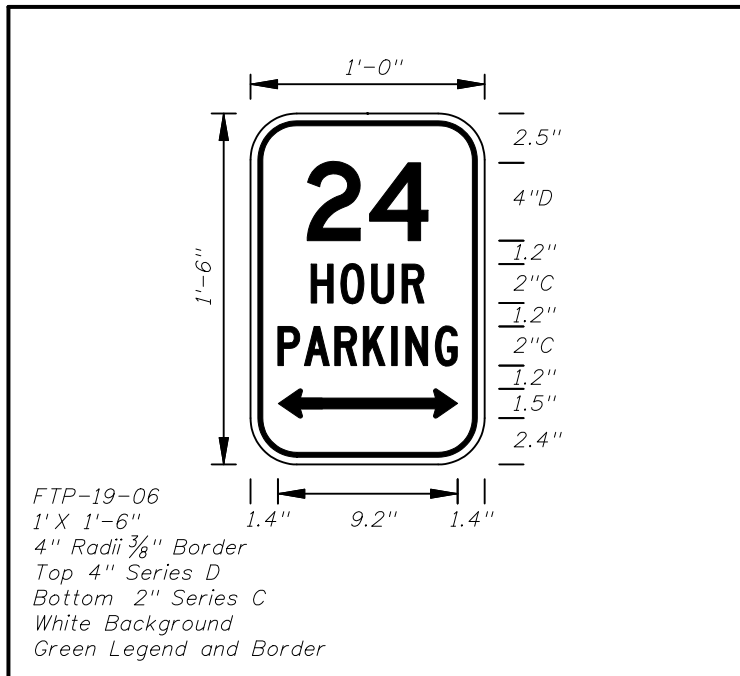

FLORIDA ROUTE MARKER
FTP-17-06