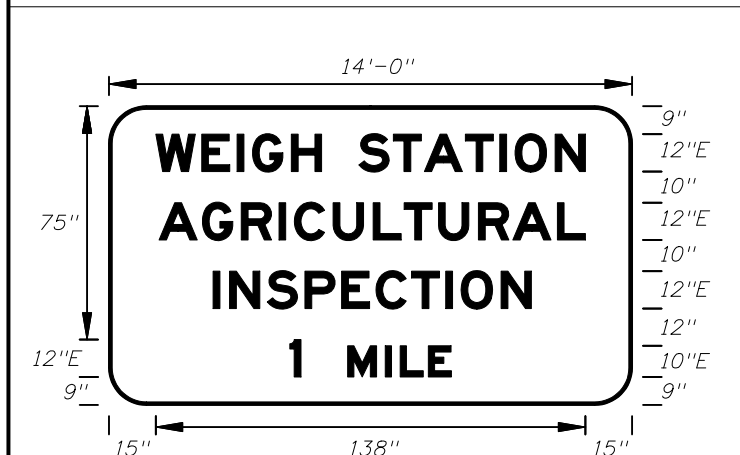

FTP-5-06
14' X 8'
12" Radii 2" Border
12" and 10" Series E Legend
Green Background
White Legend and Border