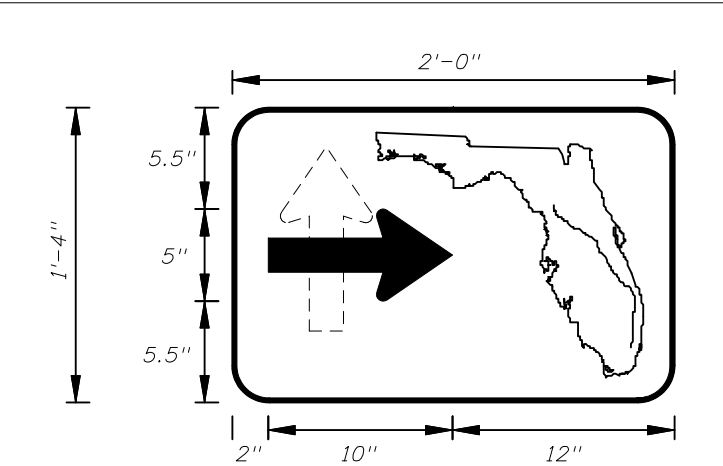

FTP-16-06 DETAIL
2' X 1'-4"
2" Radii 1" Border
White Background
Black Legend and Border