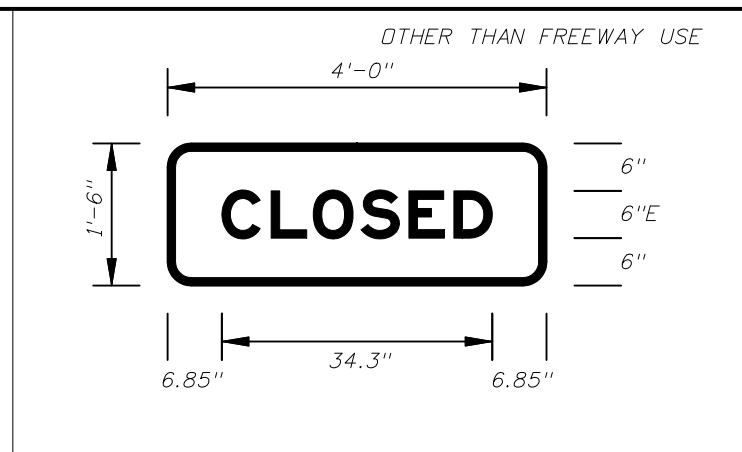

FTP-4-06
4' X 1'-6"
3" Radii 2" Border
6" Series E Legend
Green Background
White Legend and Border

Note:
FTP-4-06 to be used with FTP-3-06