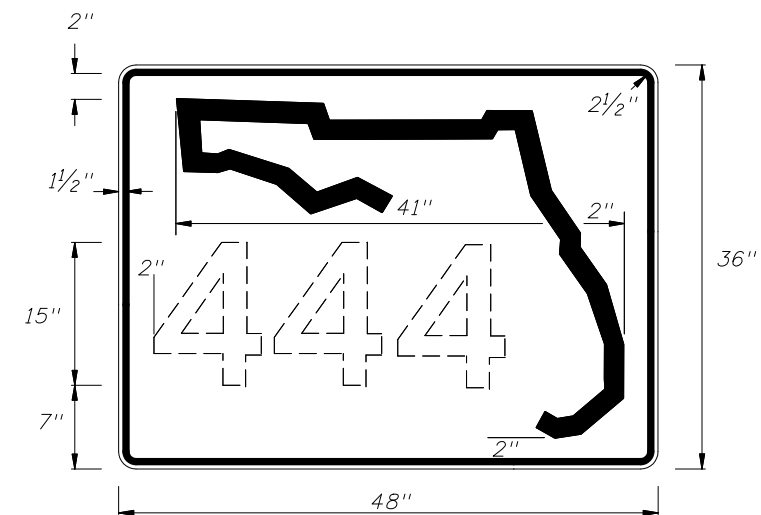

DIGITS	NUMERAL SIZE	SERIES	PANEL SIZE
1-2	10"	D	24" x 24"
3-4	8"	D	24" x 24"
3	8"	C	30" x 24"
4	8"	C	30" x 24"

Note :
The 24" X 24" panel shall only be used for a 3 or 4 digit route when the panel is to be used on a sign cluster with other 24" X 24" panels.

1. Notes :
1. All Legend Series "D".
  2. Color: Yellow Legend and Border on Blue Background.
  3. When used on a guide sign, marker must be overlaid on a rectangular Yellow Background as shown in chart. **

INDEPENDENT USE OTHER THAN FREEWAY

SIGN	DIMENSIONS												**
	A	B	C	D	E	F	G	H	J	K	R	S	
4 DIGIT POST MOUNTED	25 1/8"	42"	3/4"	10"	4"	4"	8"	8"	8 3/8"	22"	5"	8 3/4"	
2 DIGIT OVERHEAD	21 1/2"	36"	1/2"	7 1/2"	3"	3"	12"	4 1/2"	7 1/8"	18 7/8"	4 1/4"	7 1/2"	42" x 42"
3 DIGIT OVERHEAD	25 1/8"	42"	3/4"	8"	4"	4"	12"	6"	8 3/8"	22"	5"	8 3/4"	48" x 48"
4 DIGIT OVERHEAD	29 7/8"	48"	3/4"	8"	5"	5"	12"	8"	9 3/4"	25 5/8"	5 3/4"	10 1/4"	52" x 52"

M1-6 COUNTY ROUTE MARKER DETAIL
FTP-18-06

A	B	C	D	E	F	G	H
30"	24"	26"	12"	1 1/4"	2 3/4"	8 1/4"	1 1/4"
36"	30"	32"	15"	1 1/4"	3 1/4"	8 3/4"	1 1/4"
42"	36"	38"	15"	1 1/4"	6 1/4"	11"	1 1/4"

GUIDE SIGN USE

1. Notes:
1. Florida marker shall have Black Legend with White Background.
  2. Stroke width of State outline to be 1" for independent use and 1 1/4" for Guide Sign.
  3. Numbers are series D.