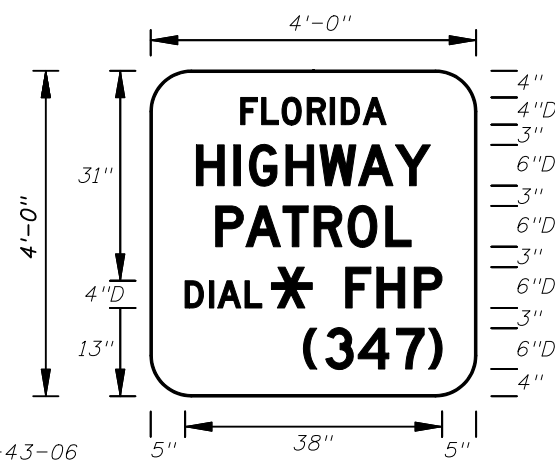

FTP-43-06
4' X 4'
6" Radii 1" Border
Top 4" Series D Legend
Bottom 6" Series D Legend
White Background
White Legend and Border