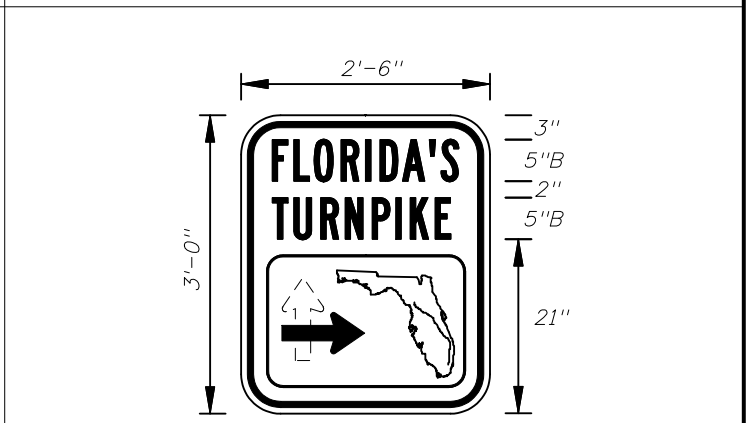

FTP-16-06
2'-6" X 3'-0"
4" Radii 2" Border
5" Series B Legend
Green Background
White Legend and Border