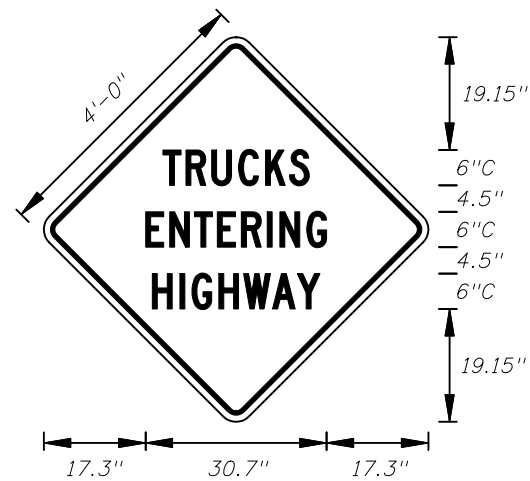

MDT-5-06
4' X 4'
2" Radii 3/4" Border

6" Series C Legend
Orange Background
Black Legend and Border