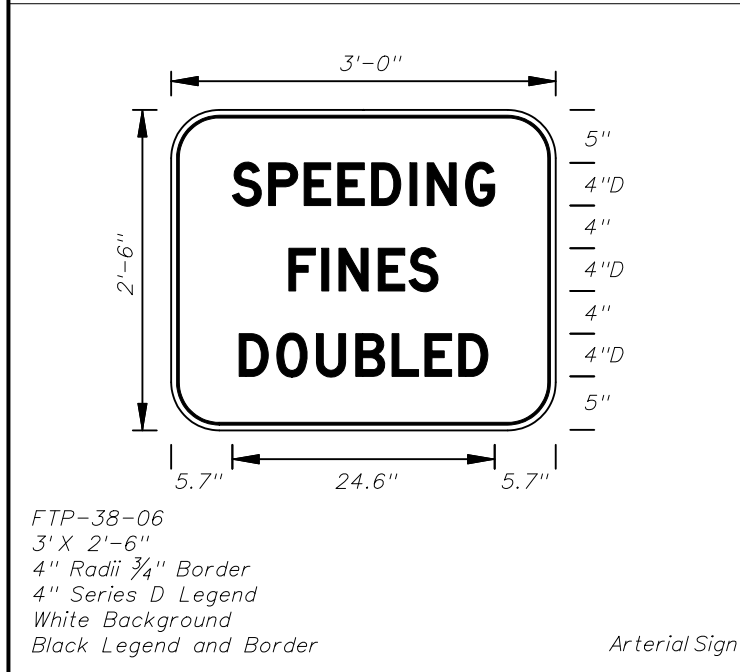

2008 FDOT Design Standards

SPECIAL SIGN DETAILS

Last Revision	Sheet No.
07/01/07	5 of 11
Index No.	
17355