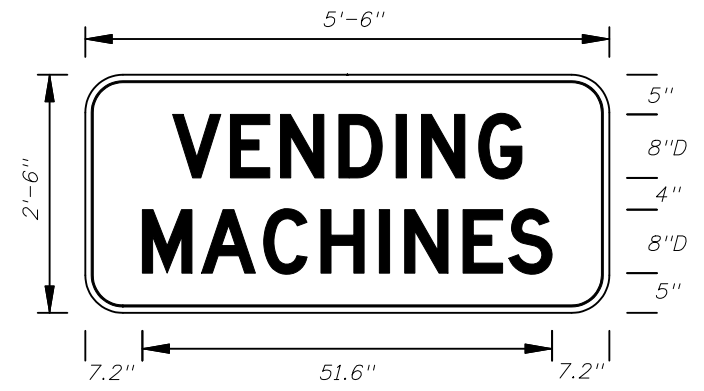

FTP-73-06
5'-6" X 2'-6"
4" Radii 3/4" Border
8" Series D Legend
Blue Background
White Legend and Border