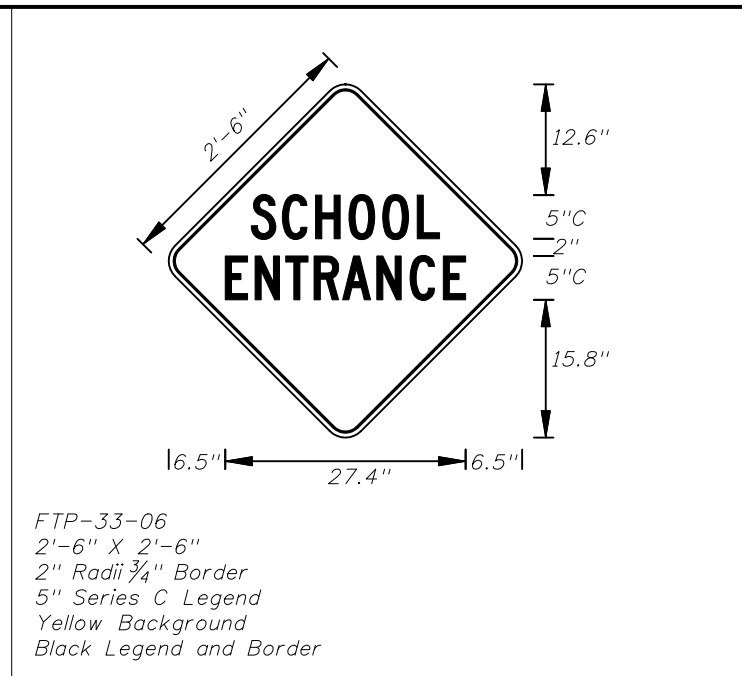

2008 FDOT Design Standards

SPECIAL SIGN DETAILS

Last Revision	Sheet No.
07/01/07	5 of 11
Index No.	
17355