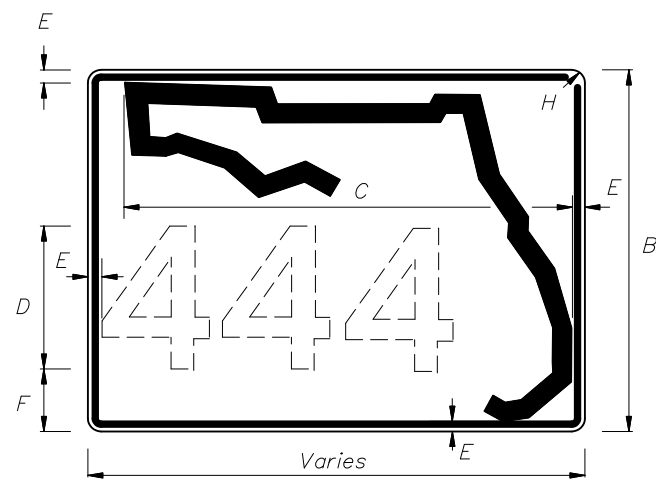

INDEPENDENT USE OTHER THAN FREEWAY

3 OR MORE DIGITS