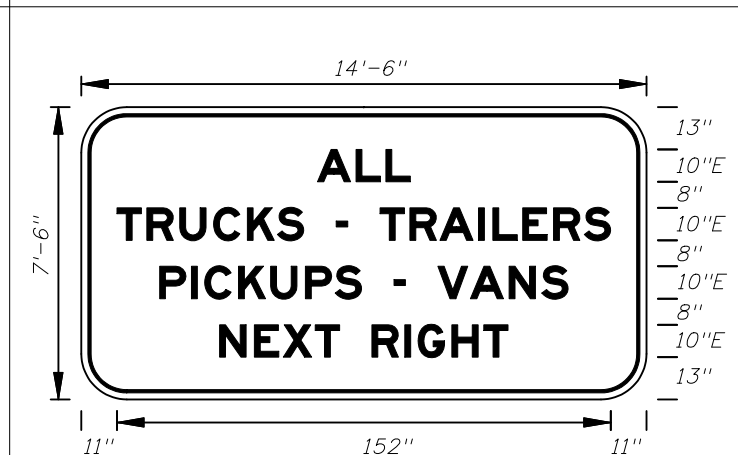

FTP-6A-06
14'-6" X 7'-6"
12" Radii 2" Border
10" Series E Legend
White Background
Black Legend and Border

On Interstate Station
Delete Pickups-Vans,
and reduce Sign height
accordingly.