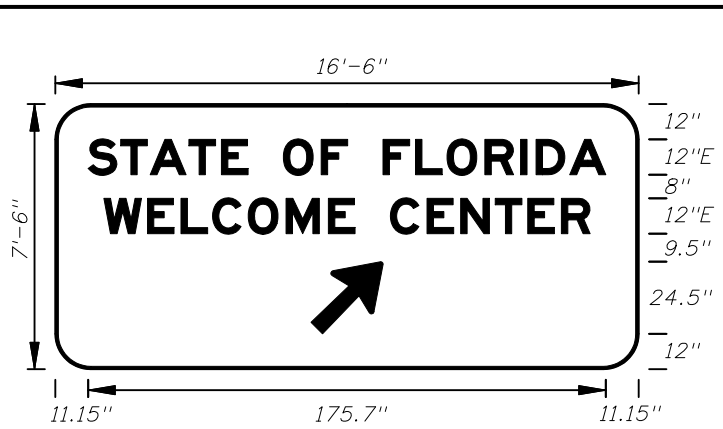

FTP-7B-06
12' X 7'
11" Radii 2" Border
10" Series E Legend
Green Background
White Legend and Border

FTP-11-06
16'-6" X 7'-6"
12" Radii 2" Border
12" Series E Legend
Blue Background
White Legend and Border