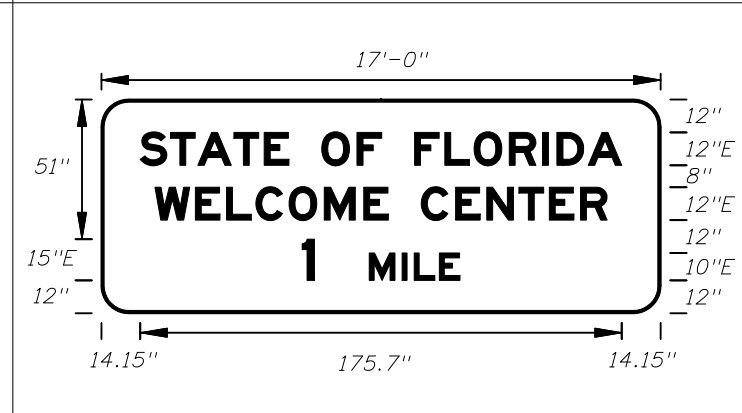

FTP-10-06
17' X 6'-6"
10" Radii 2" Border

12", 10" and 15" Series E Legend
Blue Background
White Legend and Border