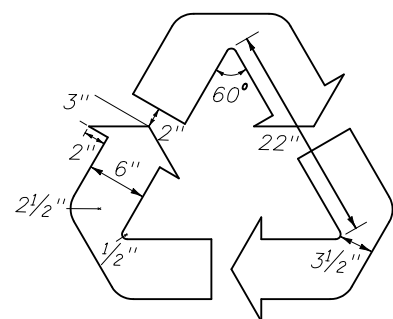

Detail for FTP-48-06 and FTP-49-06