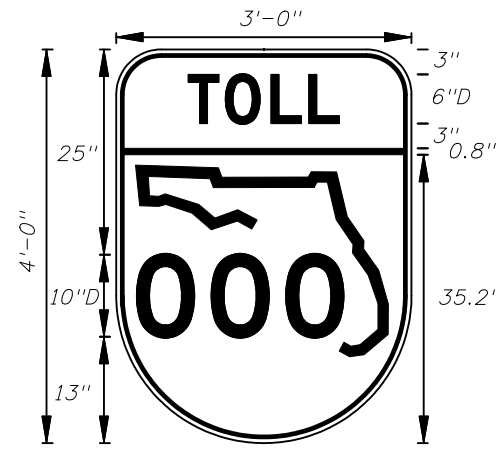

FTP-76-06
5'-6" X 1'-3"
1" Radii
8" Series D Legend
Blue Background
White Legend

FTP-80-06
3' X 4'
5" Radii $\frac{3}{4}$ " Border
6" and 10" Series D Legend
Top Green Background with White Legend and Black Border
Bottom White Background with Black Legend and Border