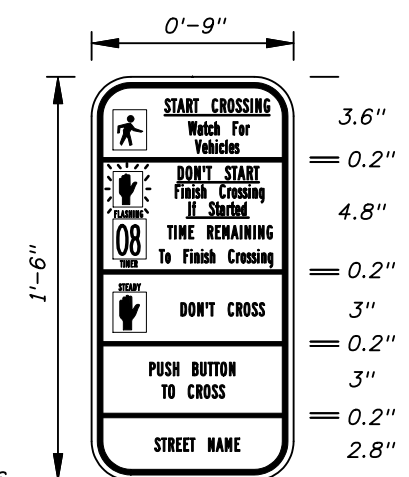

FTP-68B-06
9" X 1'-6"
1.5" Radii 3/4" Border
Series B Legend
White Background
Black Legend and Border
See Standard Highway Signs Manual for letter spacing and figure sizes.