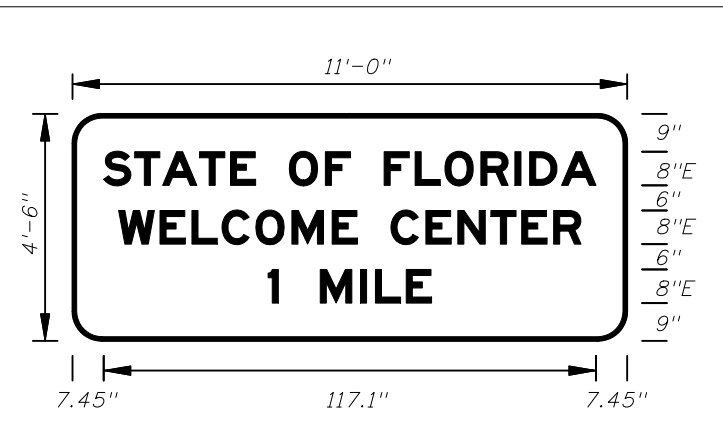

FTP-15A-06
11'-0" X 4'-6"
7" Radii 2" Border
8" Series E Legend
Blue Background
White Legend and Border