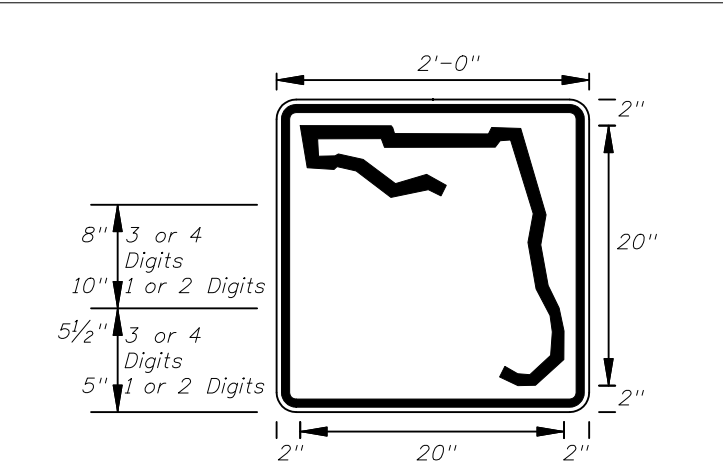

FTP-17-06
2' X 2'
1.13" Radii .0521" Border
White Background
Black Legend and Border

See Sheet 3 of 11
For Additional Details