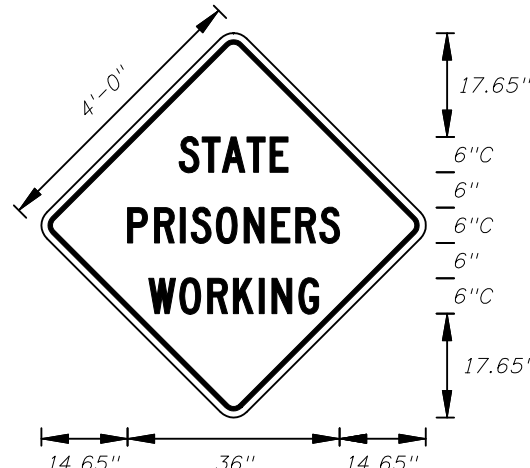

MDT-10-06
4' X 4'
2" Radii 3/4" Border

6" Series C Legend
Orange Background
Black Legend and Border