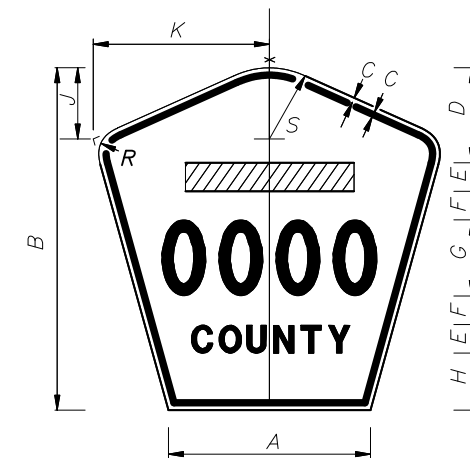

3 or 4 DIGITS

1 or 2 DIGITS

DIGITS	NUMERAL SIZE	SERIES	PANEL SIZE
1-2	10"	D	24" x 24"
3-4	8"	D	24" x 24"
3	8"	C	30" x 24"
4	8"	C	30" x 24"

Note :  
The 24" X 24" panel shall only be used for a 3 or 4 digit route when the panel is to be used on a sign cluster with other 24" X 24" panels.