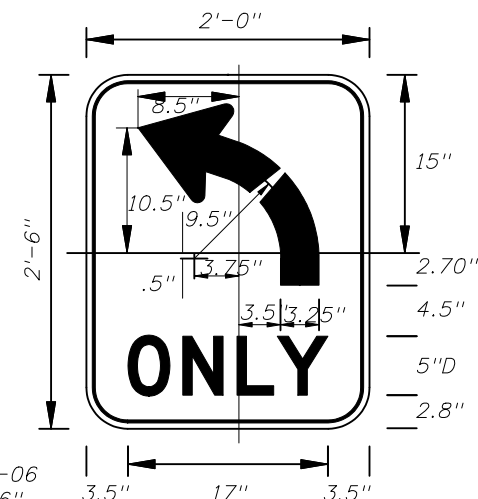

FTP-55-06
2' X 2'-6"
3" Radii $\frac{3}{8}$ " Border
5" Series D Legend
White Background
Black Legend and Border