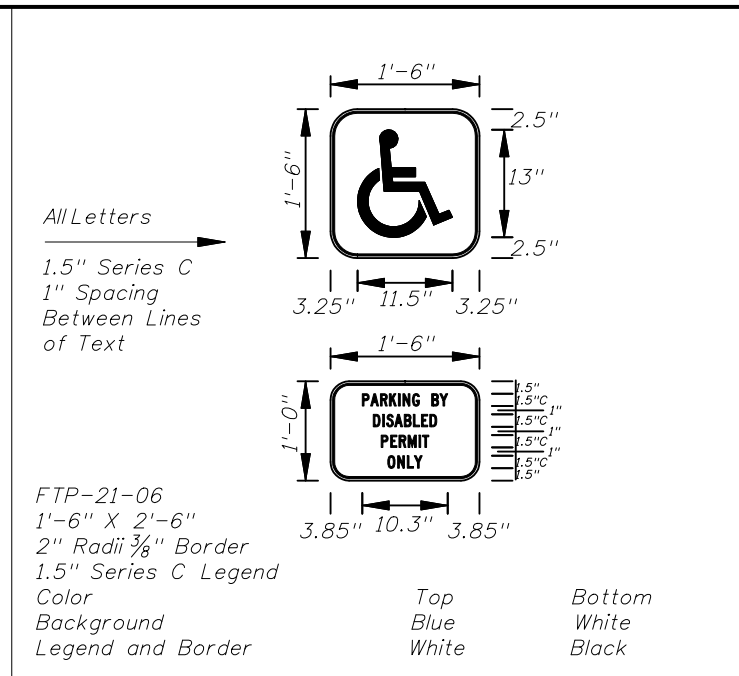

1-3 DIGITS 15" SERIES C
4 DIGITS 12" SERIES C
INDEPENDENT USE FOR FREEWAY