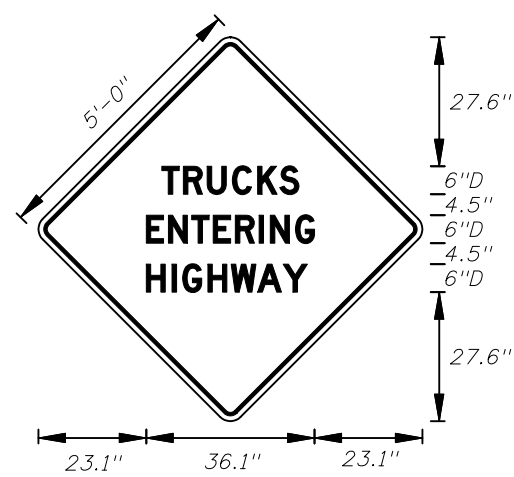

MDT-2-06
4' X 4'
2" Radii 3/4" Border

Orange Background
Black Arrows and Border

MDT-6-06
5' X 5'
2" Radii 3/4" Border

6" Series D Legend
Orange Background
Black Legend and Border