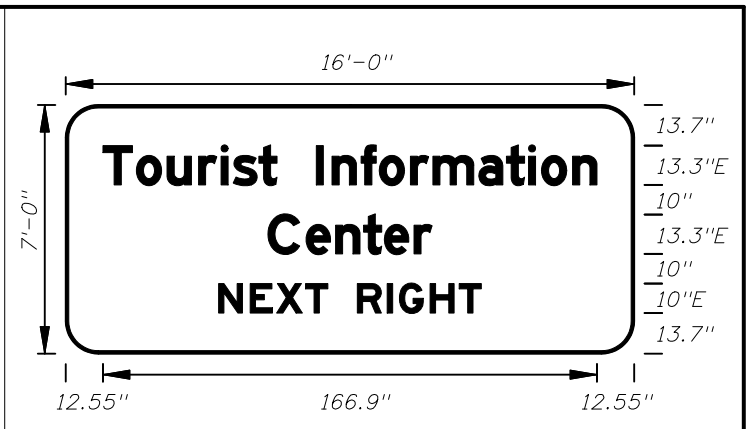

FTP-14-06
16'-0" X 7'-0"
11" Radii 2" Border
13.3 and 10" Series E Legend
Blue Background
White Legend and Border