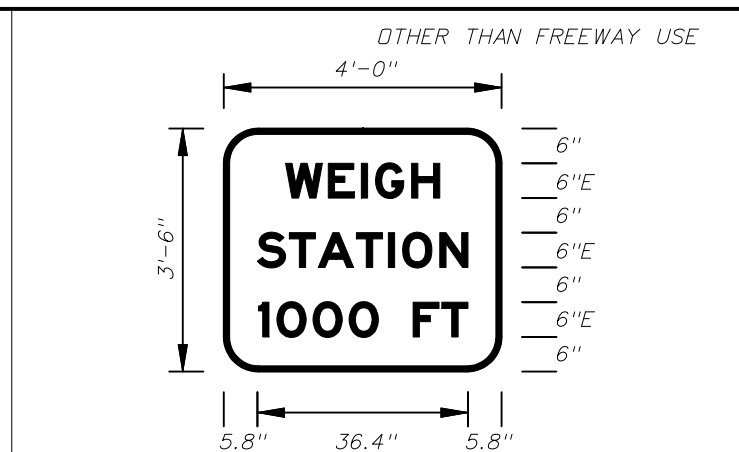

FTP-1-06  
11'-6" X 5'-6"  
9" Radii 2" Border  
10" Series E Legend  
White Background  
Black Legend and Border

FTP-2-06  
7' X 3'-6"  
6" Radii 2" Border  
6" Series E Legend  
White Background  
Black Legend and Border