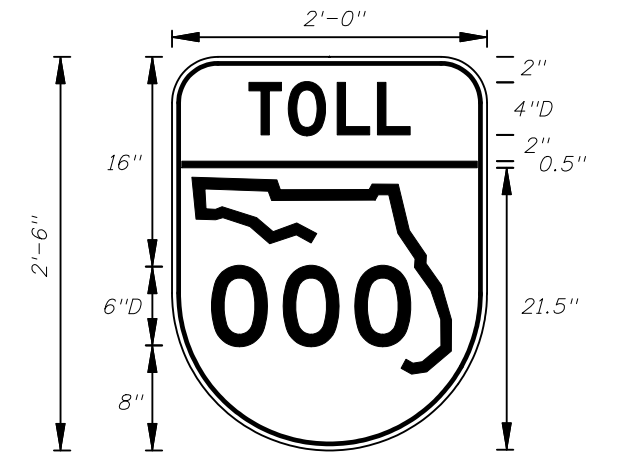

FTP-81-06
2' X 2'-6"
3" Radii $\frac{3}{4}$ " Border
4" and 6" Series D Legend
Top Green Background with White Legend and Black Border
Bottom White Background with Black Legend and Border