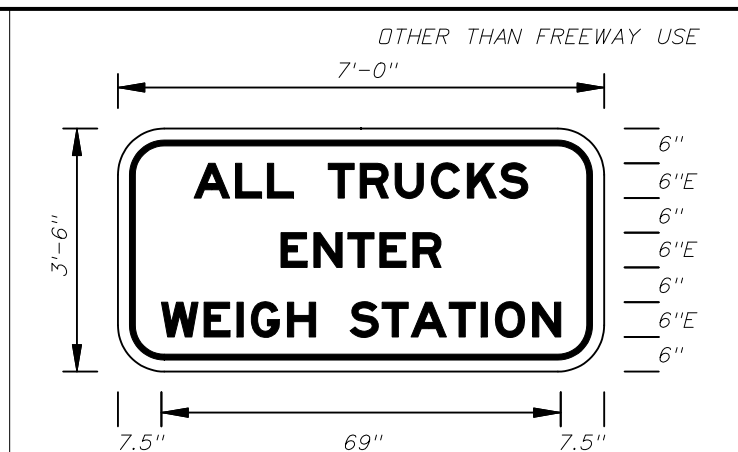

FTP-1-06  
11'-6" X 5'-6"  
9" Radii 2" Border  
10" Series E Legend  
White Background  
Black Legend and Border

FTP-2-06  
7' X 3'-6"  
6" Radii 2" Border  
6" Series E Legend  
White Background  
Black Legend and Border