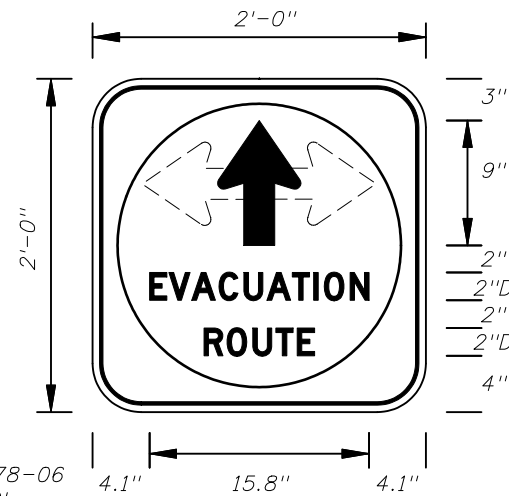

FTP-78-06
2' X 2'
3" Radii $\frac{3}{4}$ " Border
2" Series D Legend
White Background with Blue Circle Background
White Legend and Black Border