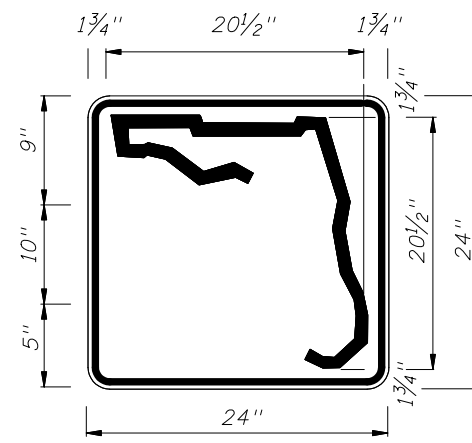

FTP-16-06 DETAIL  
2' X 1'-4"  
2" Radii 1" Border  
White Background  
Black Legend and Border

FTP-17-06  
2' X 2'  
1.13" Radii .0521" Border  
White Background  
Black Legend and Border

See Sheet 3 of 11  
For Additional Details

3 or 4 DIGITS

1 or 2 DIGITS

DIGITS	NUMERAL SIZE	SERIES	PANEL SIZE
1-2	10"	D	24" x 24"
3-4	8"	D	24" x 24"
3	8"	C	30" x 24"
4	8"	C	30" x 24"

Note :  
The 24" X 24" panel shall only be used for a 3 or 4 digit route when the panel is to be used on a sign cluster with other 24" X 24" panels.