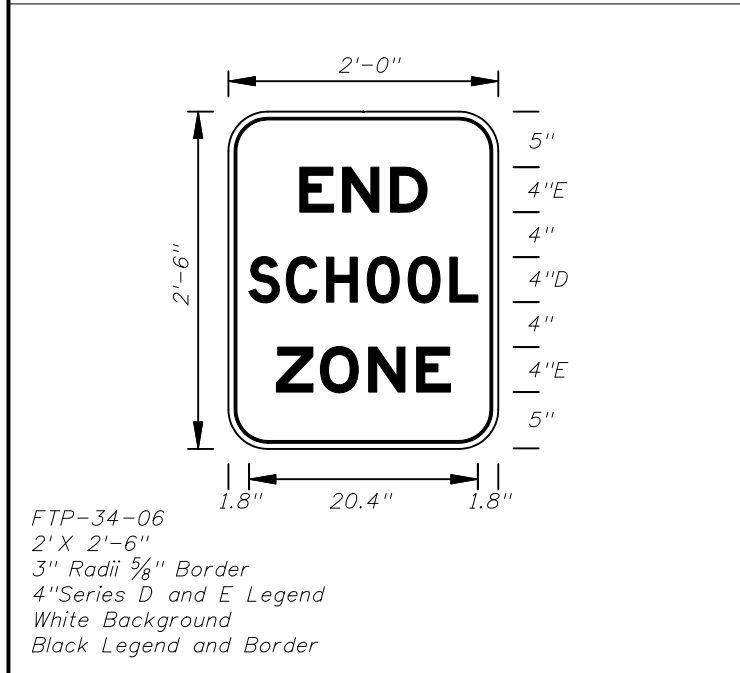

2008 FDOT Design Standards

SPECIAL SIGN DETAILS

Last Revision	Sheet No.
07/01/07	5 of 11
Index No.	
17355