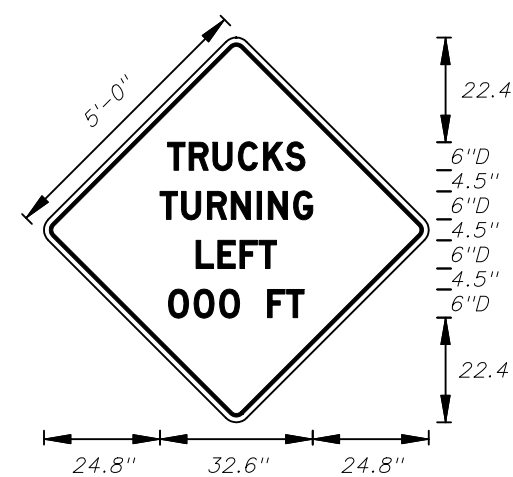

MDT-3-06
4' X 4'
2" Radii 3/4" Border

Orange Background
Black Arrows and Border

MDT-7-06
5' X 5'
2" Radii 3/4" Border

6" Series D Legend
Orange Background
Black Legend and Border