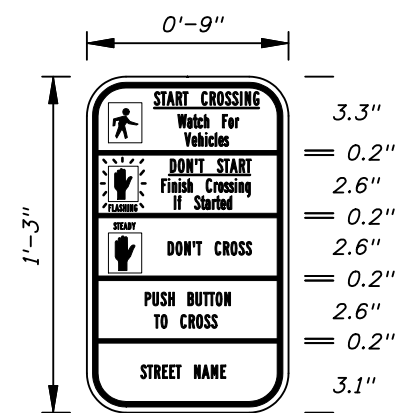

FTP-68A-06
9" X 1'-3"
1.5" Radii 3/4" Border
Series B Legend
White Background
Black Legend and Border
See Standard Highway Signs Manual for letter spacing and figure sizes.