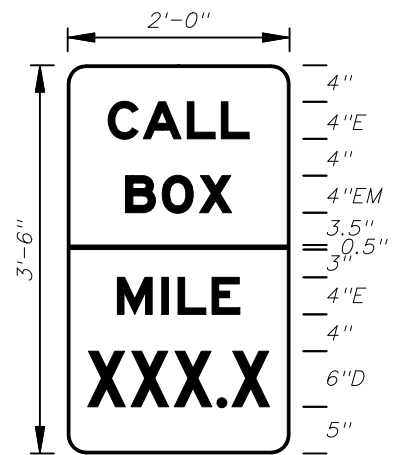

FTP-64-06
2' X 3'-6"
2" Radii
Top 4" Series E and 4" Series EM Legend
Blue Background White Legend and Border
Bottom 4" Series E and 6" Series D Legend
Green Background White Legend and Border