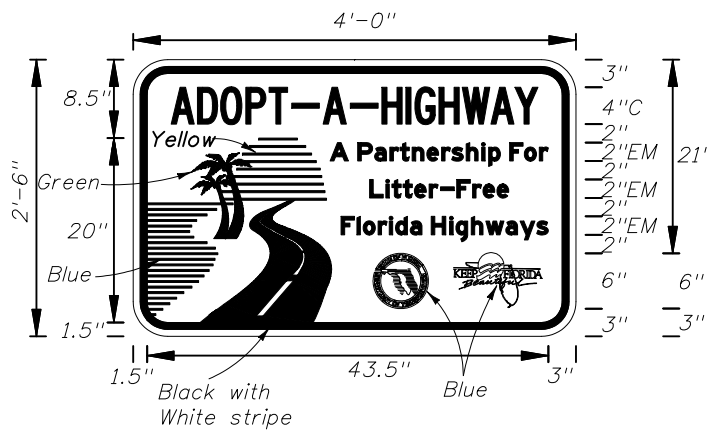

FTP-42-06
4' X 2'-6"
3" Radii
Top 4" Series C Legend
Bottom 2" Series EM Legend
White Background
Blue Legend and Border