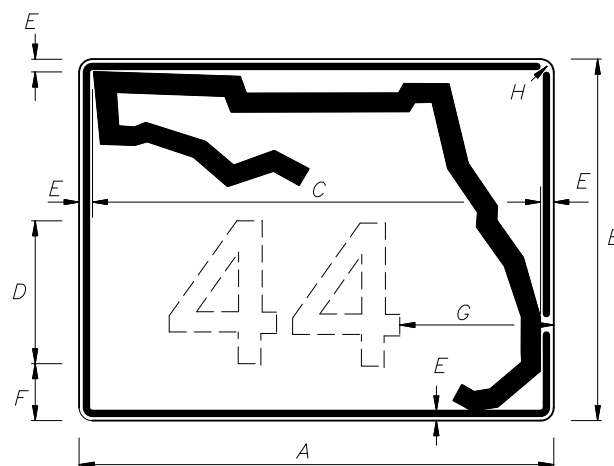

1 OR 2 DIGITS

SIGN	DIMENSIONS												**
	A	B	C	D	E	F	G	H	J	K	R	S	
4 DIGIT POST MOUNTED	25 1/8"	42"	3/4"	10"	4"	4"	8"	8"	8 3/8"	22"	5"	8 3/4"	
2 DIGIT OVERHEAD	21 1/2"	36"	1/2"	7 1/2"	3"	3"	12"	4 1/2"	7 1/8"	18 7/8"	4 1/4"	7 1/2"	42" x 42"
3 DIGIT OVERHEAD	25 1/8"	42"	3/4"	8"	4"	4"	12"	6"	8 3/8"	22"	5"	8 3/4"	48" x 48"
4 DIGIT OVERHEAD	29 7/8"	48"	3/4"	8"	5"	5"	12"	8"	9 3/4"	25 5/8"	5 3/4"	10 1/4"	52" x 52"

M1-6 COUNTY ROUTE MARKER DETAIL
FTP-18-06

A	B	C	D	E	F	G	H
30"	24"	26"	12"	1 1/4"	2 3/4"	8 1/4"	1 1/4"
36"	30"	32"	15"	1 1/4"	3 1/4"	8 3/4"	1 1/4"
42"	36"	38"	15"	1 1/4"	6 1/4"	11"	1 1/4"

GUIDE SIGN USE

1. Notes:
1. Florida marker shall have Black Legend with White Background.
  2. Stroke width of State outline to be 1" for independent use and 1 1/4" for Guide Sign.
  3. Numbers are series D.