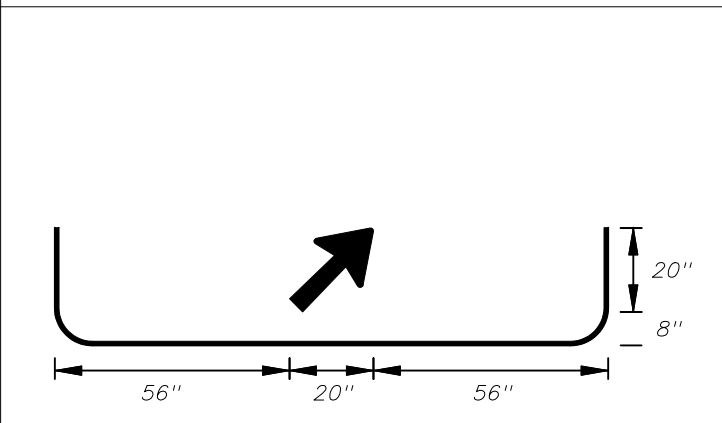

FTP-15C-06
11'-0" X 5'-6"
9" Radii 2" Border
8" Series E Legend
Blue Background
White Legend and Border