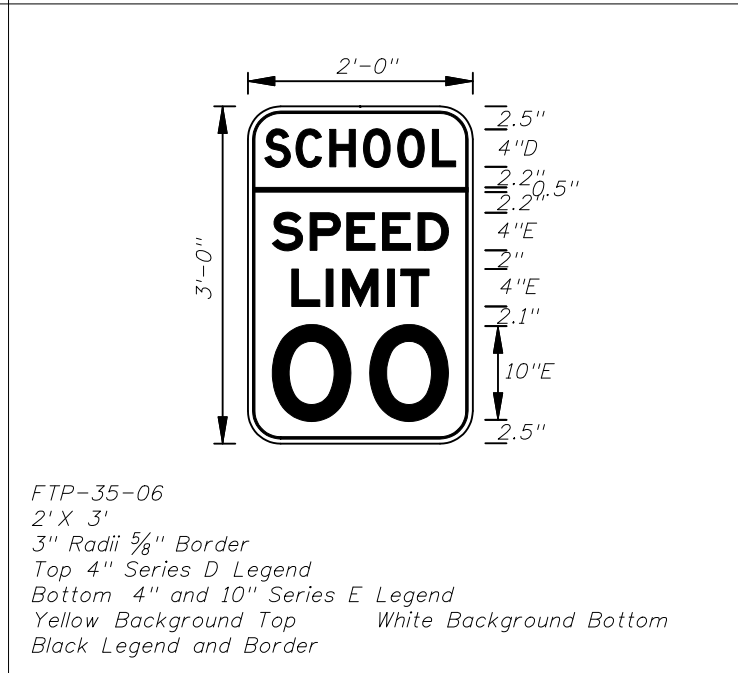

2008 FDOT Design Standards

SPECIAL SIGN DETAILS

Last Revision	Sheet No.
07/01/07	5 of 11
Index No.	
17355