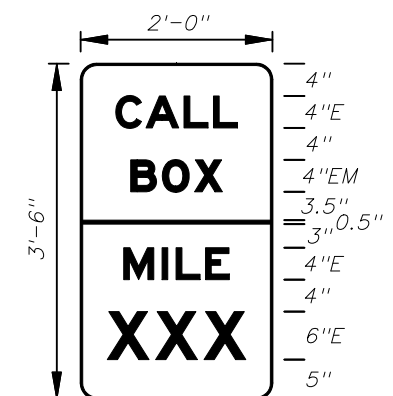

FTP-63-06
2' X 3'-6"
2" Radii 4" and 6" Series E and EM Legend
Top Blue Background White Legend and Border
Bottom Green Background White Legend and Border