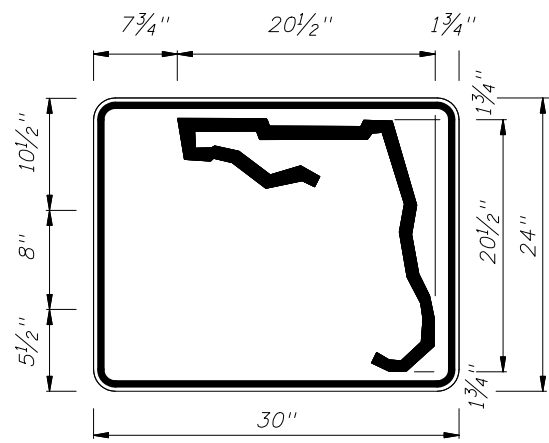

FTP-16-06 DETAIL  
2' X 1'-4"  
2" Radii 1" Border  
White Background  
Black Legend and Border

FTP-17-06  
2' X 2'  
1.13" Radii .0521" Border  
White Background  
Black Legend and Border

See Sheet 3 of 11  
For Additional Details

3 or 4 DIGITS

1 or 2 DIGITS

DIGITS	NUMERAL SIZE	SERIES	PANEL SIZE
1-2	10"	D	24" x 24"
3-4	8"	D	24" x 24"
3	8"	C	30" x 24"
4	8"	C	30" x 24"

Note :  
The 24" X 24" panel shall only be used for a 3 or 4 digit route when the panel is to be used on a sign cluster with other 24" X 24" panels.