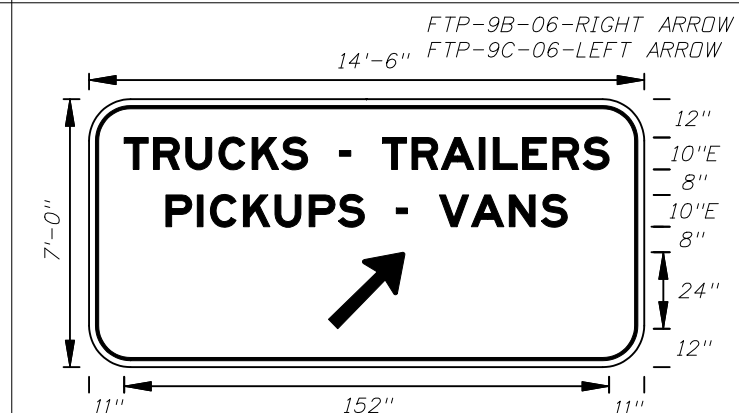

FTP-9A-06
14'-6" X 7'
11" Radii 2" Border

10" Series E Legend
Green Background
White Legend and Border