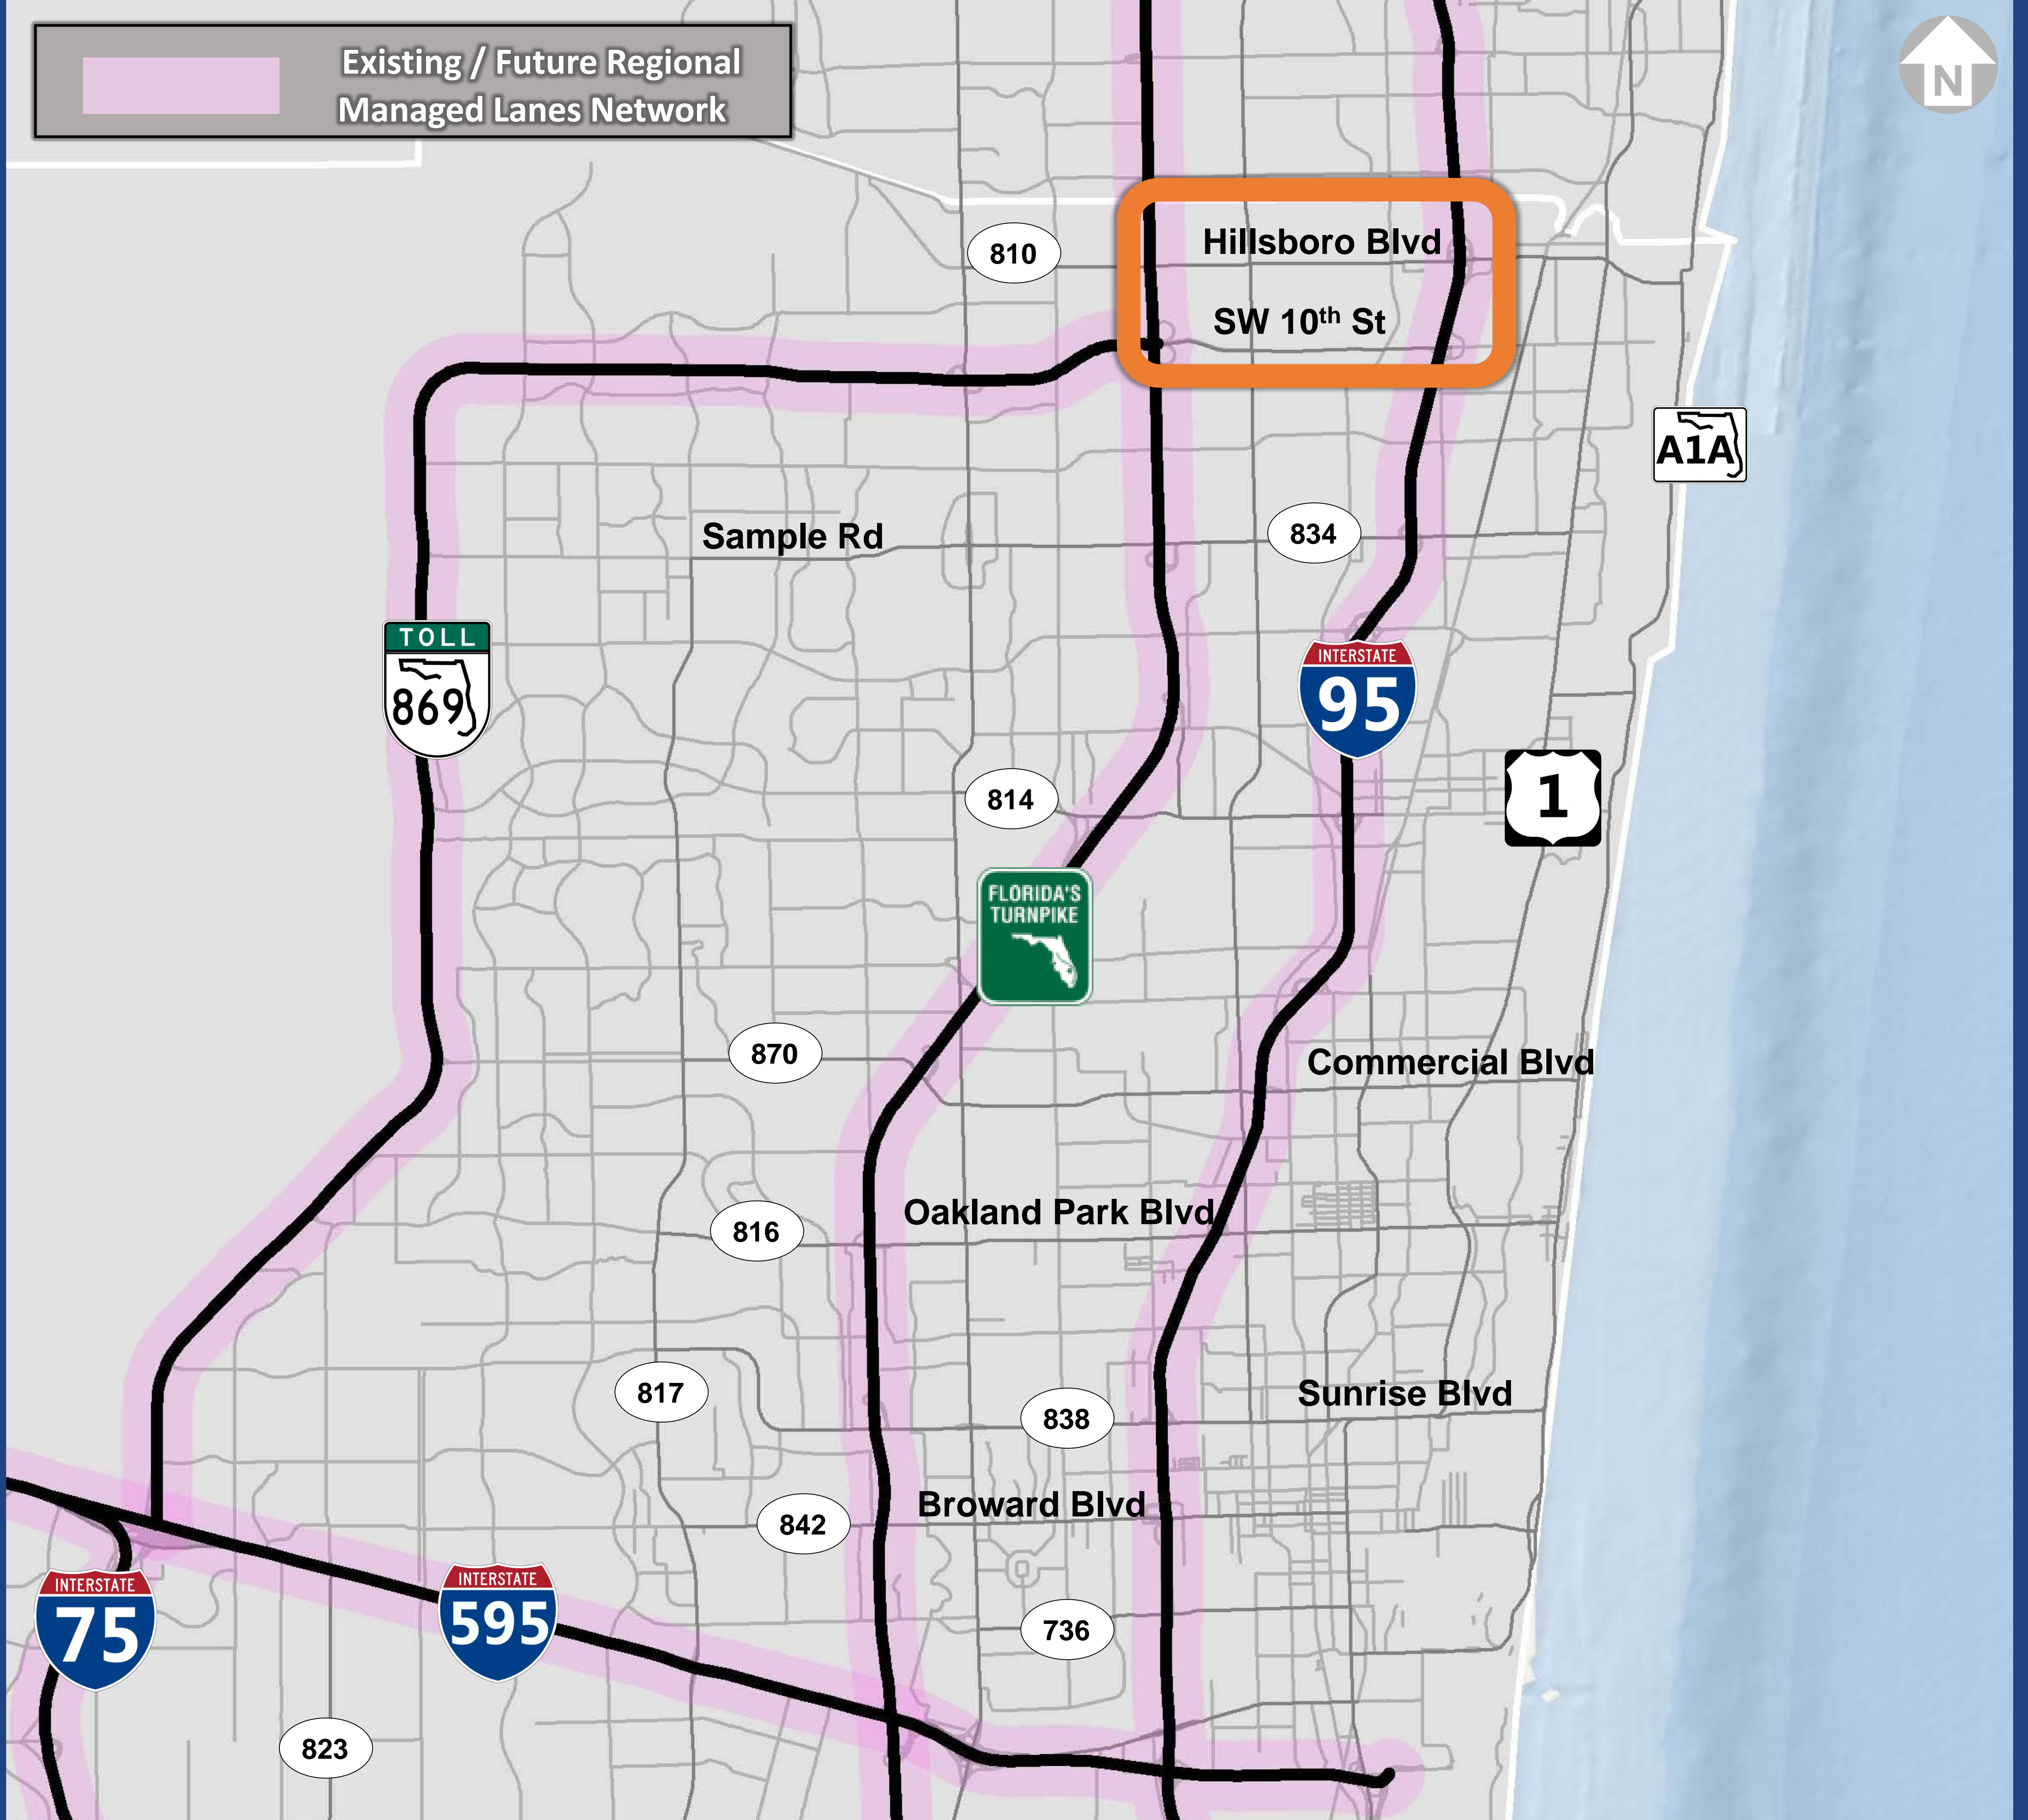

Location Map

Regional Managed Lanes Network

SW 10th Street and I-95 Location Map