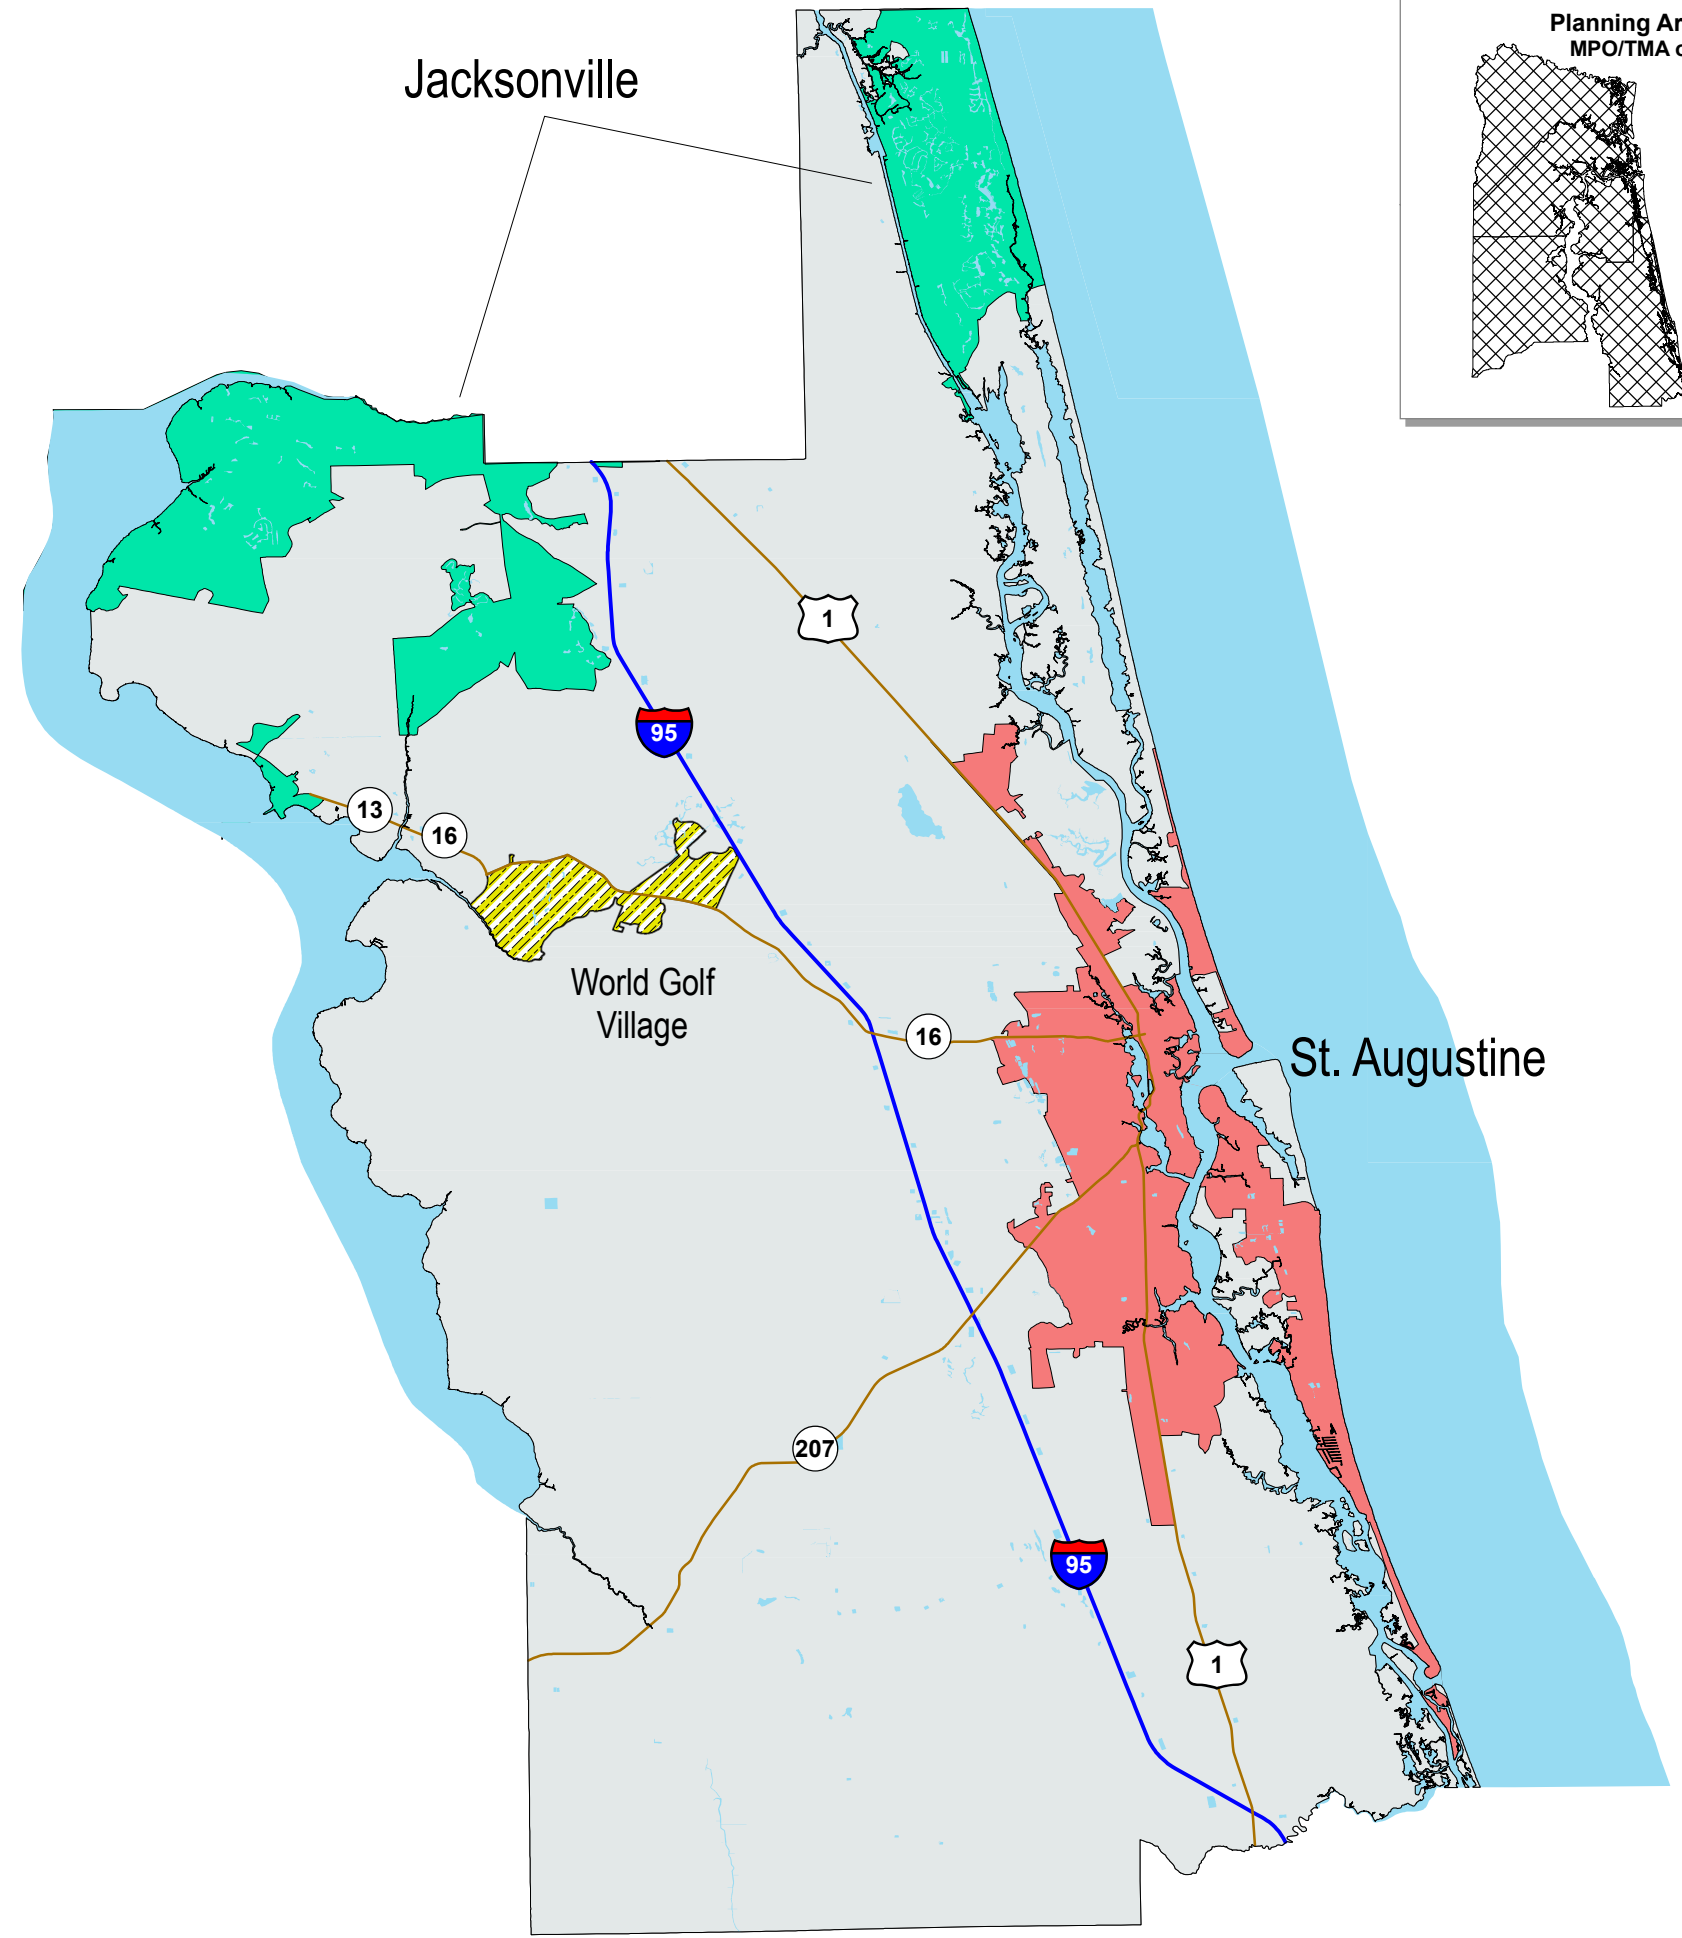

District 2
ST. JOHNS COUNTY

U.S. Census Bureau
 Urban Areas

2010 Population

Jacksonville	1,065,219
St. Johns County (Part)	69,065
St. Augustine	69,173
World Golf Village	6,622

LEGEND

National Highway System

- Interstate
- STRAHNET Route
- STRAHNET Connector
- Unbuilt
- Other Principal Arterials
- Intermodal Connector
- MAP-21 Principal Arterials

Solid Fill Color

- Urbanized Areas
- Clusters
- Water