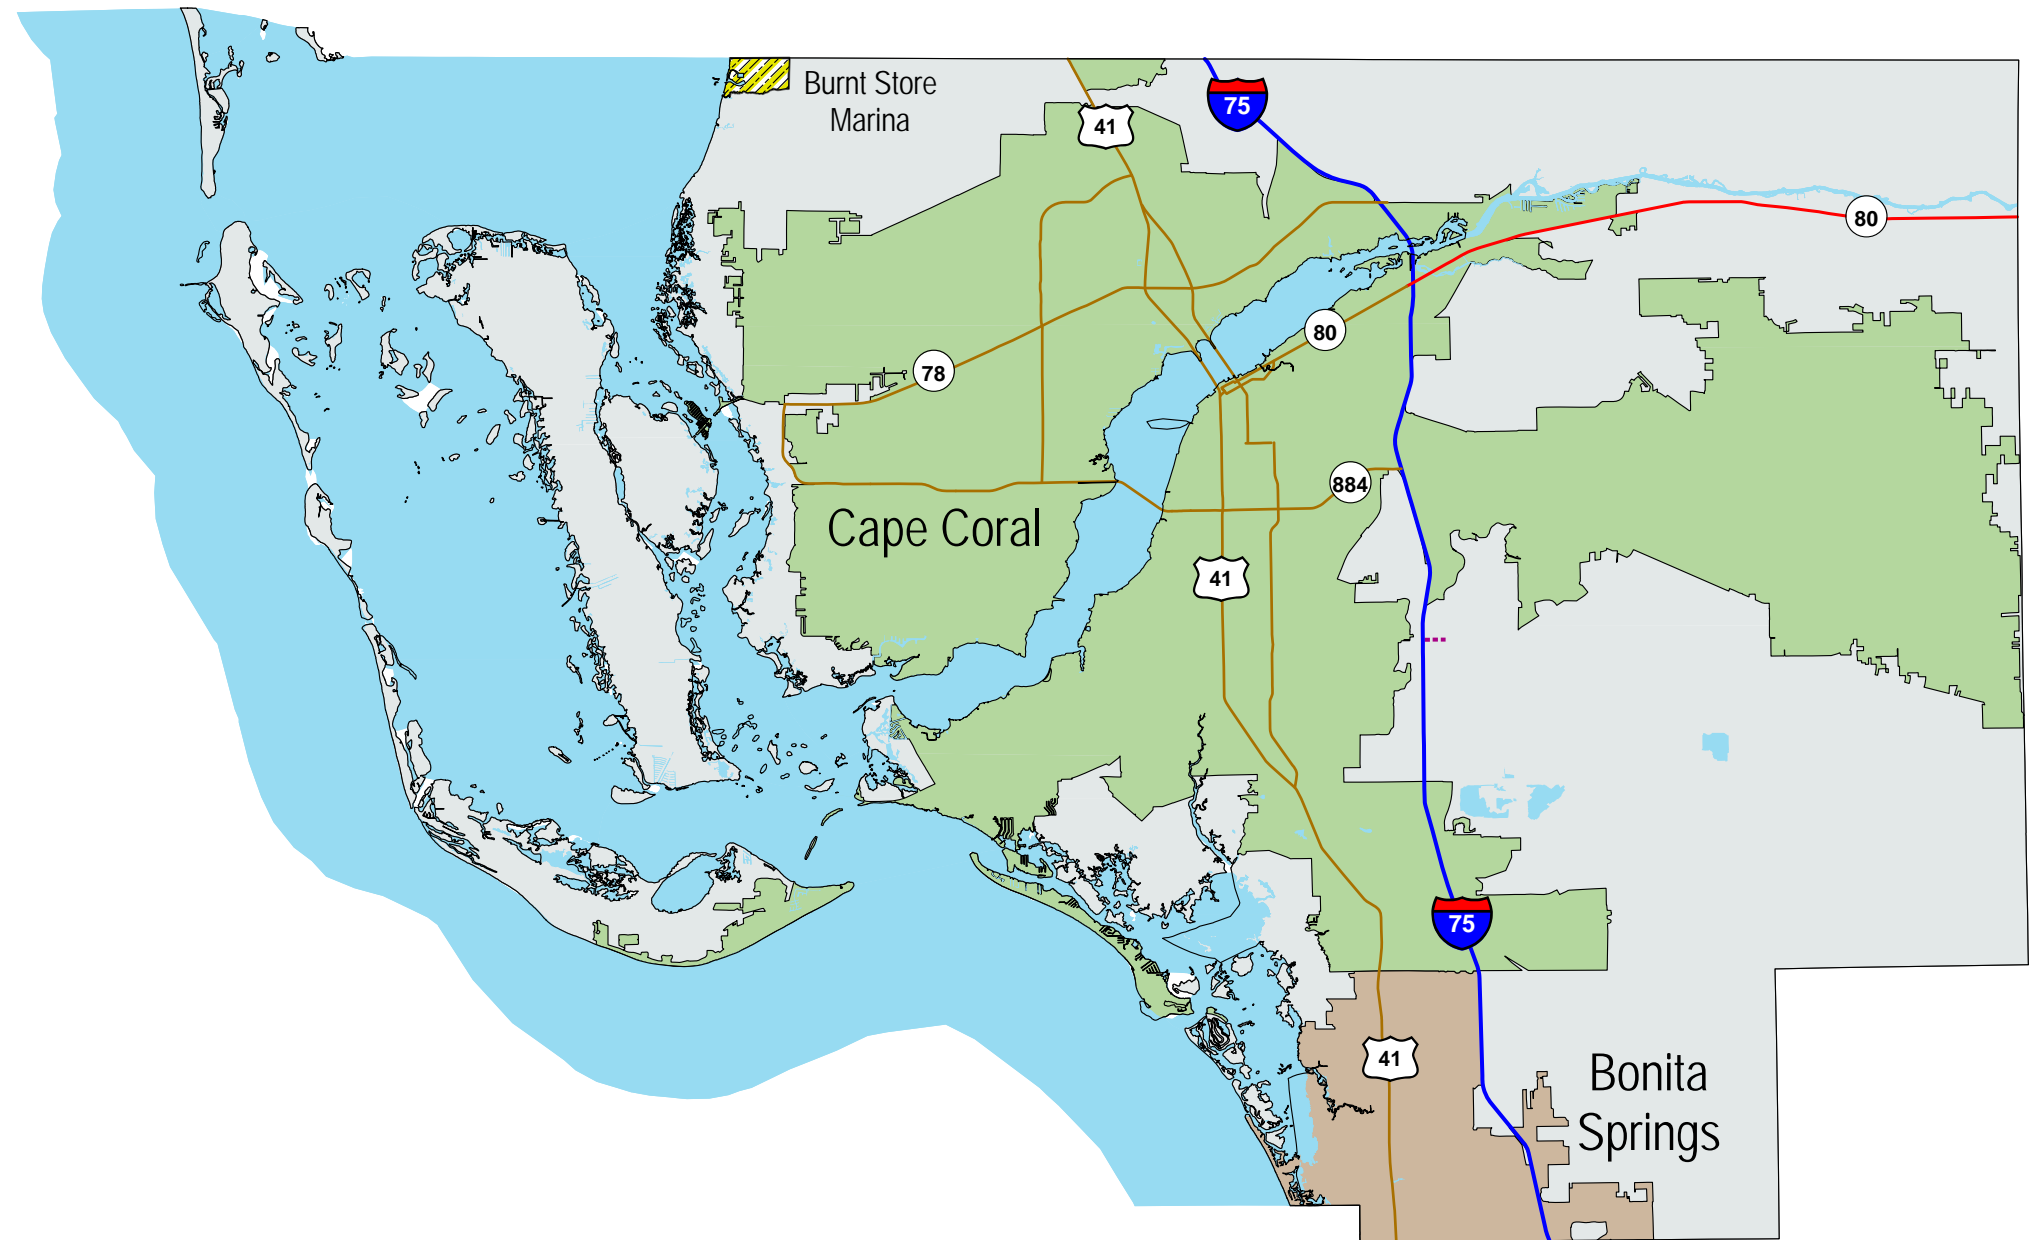

District 1

LEE COUNTY

**U.S. Census Bureau
Urban Areas**

2010 Population

Bonita Springs	310,298
Lee County (Part)	50,799
Burnt Store Marina	3,061
Lee County (Part)	1,824
Cape Coral	530,290
Lee County (Part)	530,118

LEGEND

National Highway System

- Interstate
- STRAHNET Route
- STRAHNET Connector
- Unbuilt
- Other Principal Arterials
- Intermodal Connector
- MAP-21 Principal Arterials

Solid Fill Color

- Urbanized Areas
- Clusters
- Water