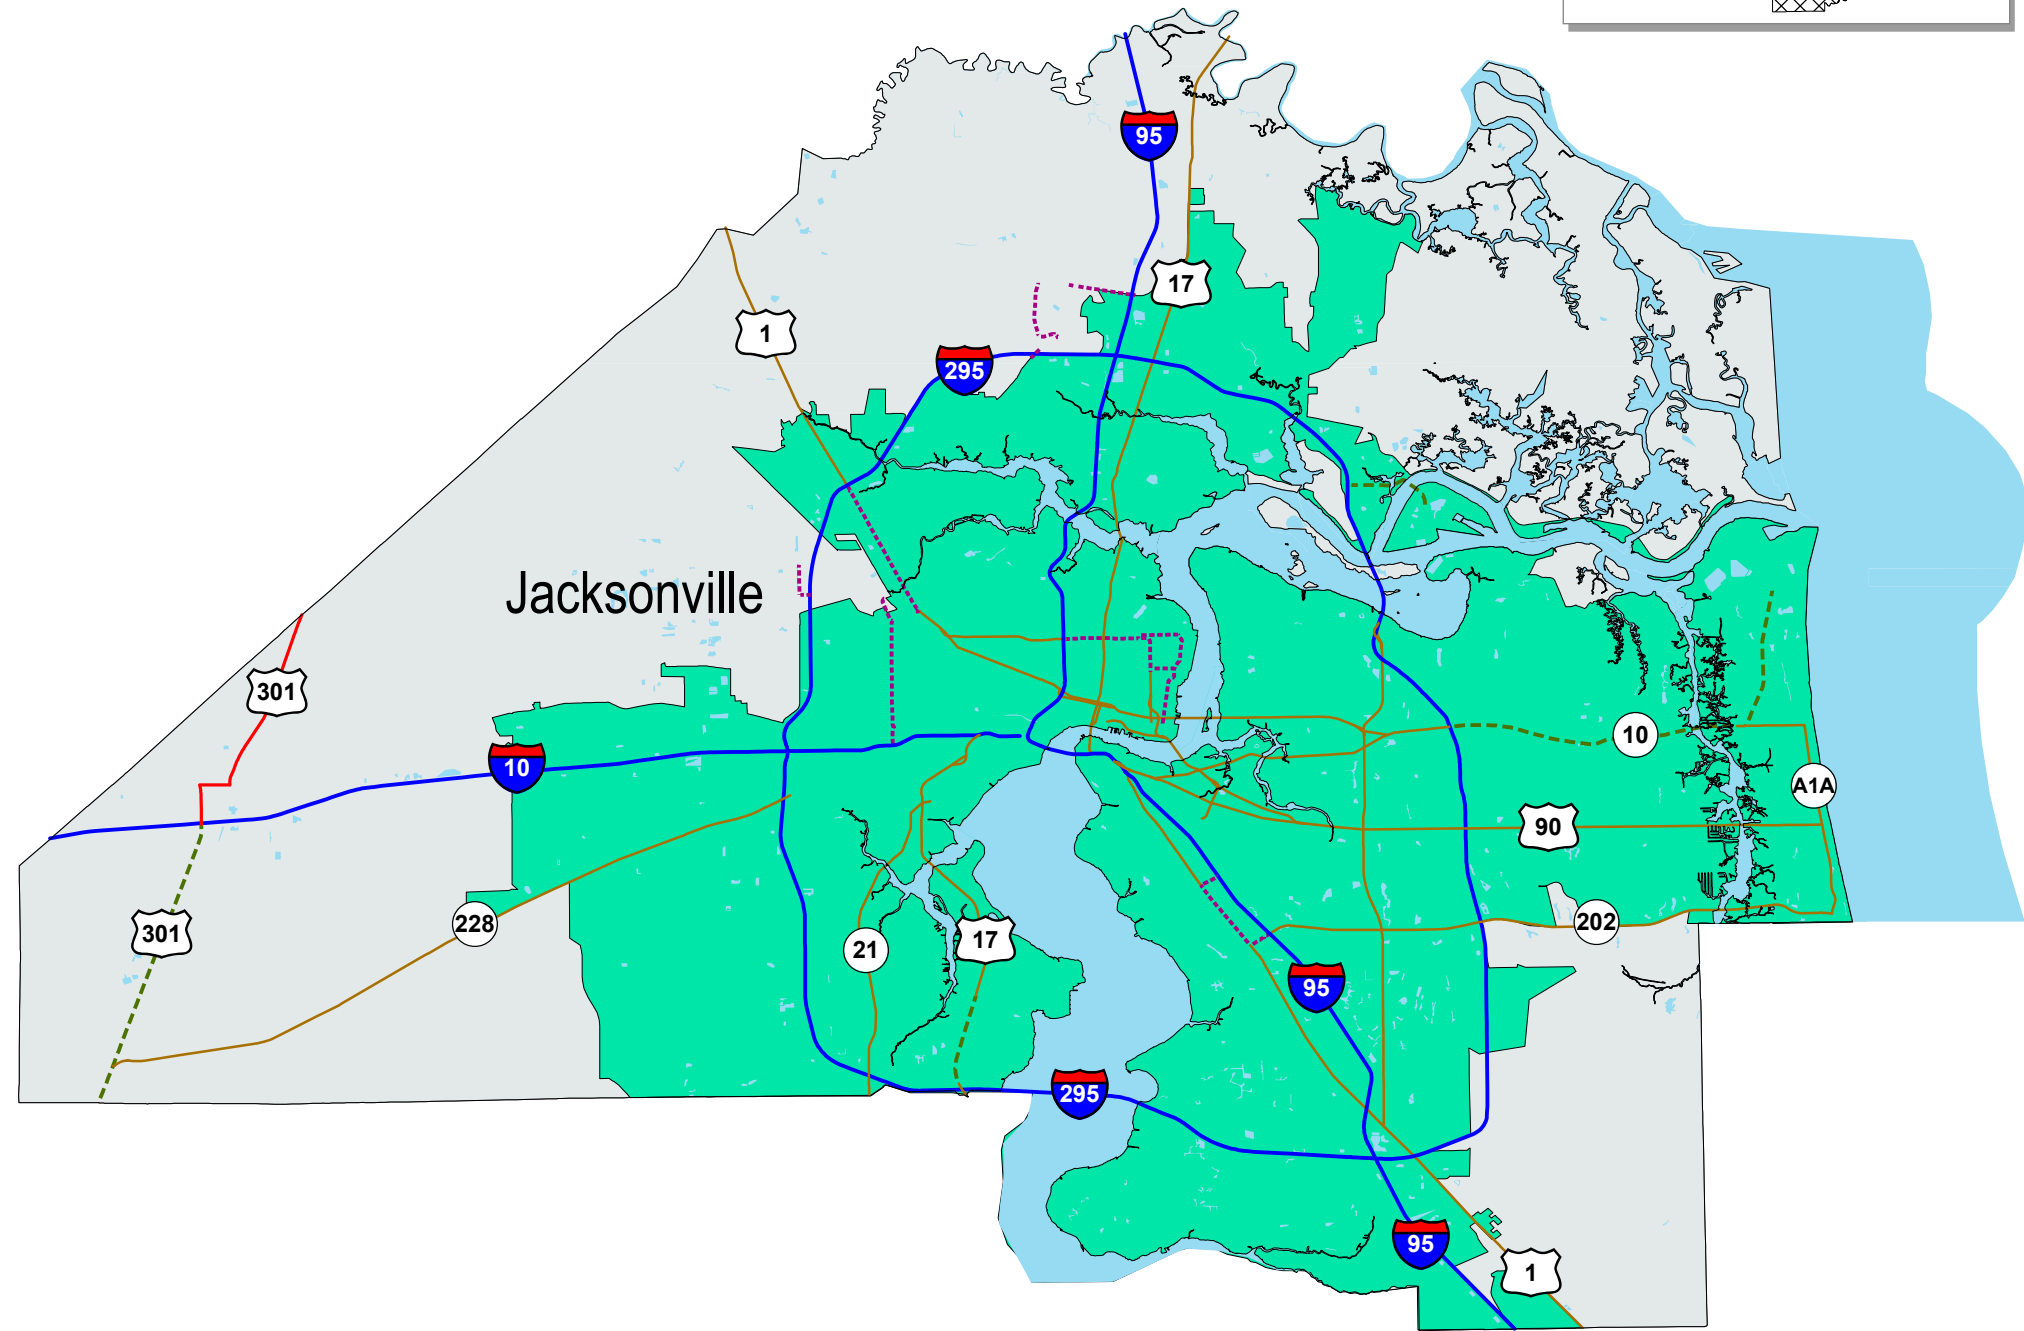

District 2
DUVAL COUNTY

U.S. Census Bureau
 Urban Areas

2010 Population

Jacksonville	1,065,219
Duval County (Part)	839,100

LEGEND

National Highway System

- Interstate
- STRAHNET Route
- - - STRAHNET Connector
- Unbuilt
- Other Principal Arterials
- · · Intermodal Connector
- MAP-21 Principal Arterials

Solid Fill Color Urbanized Areas

Clusters

— Water