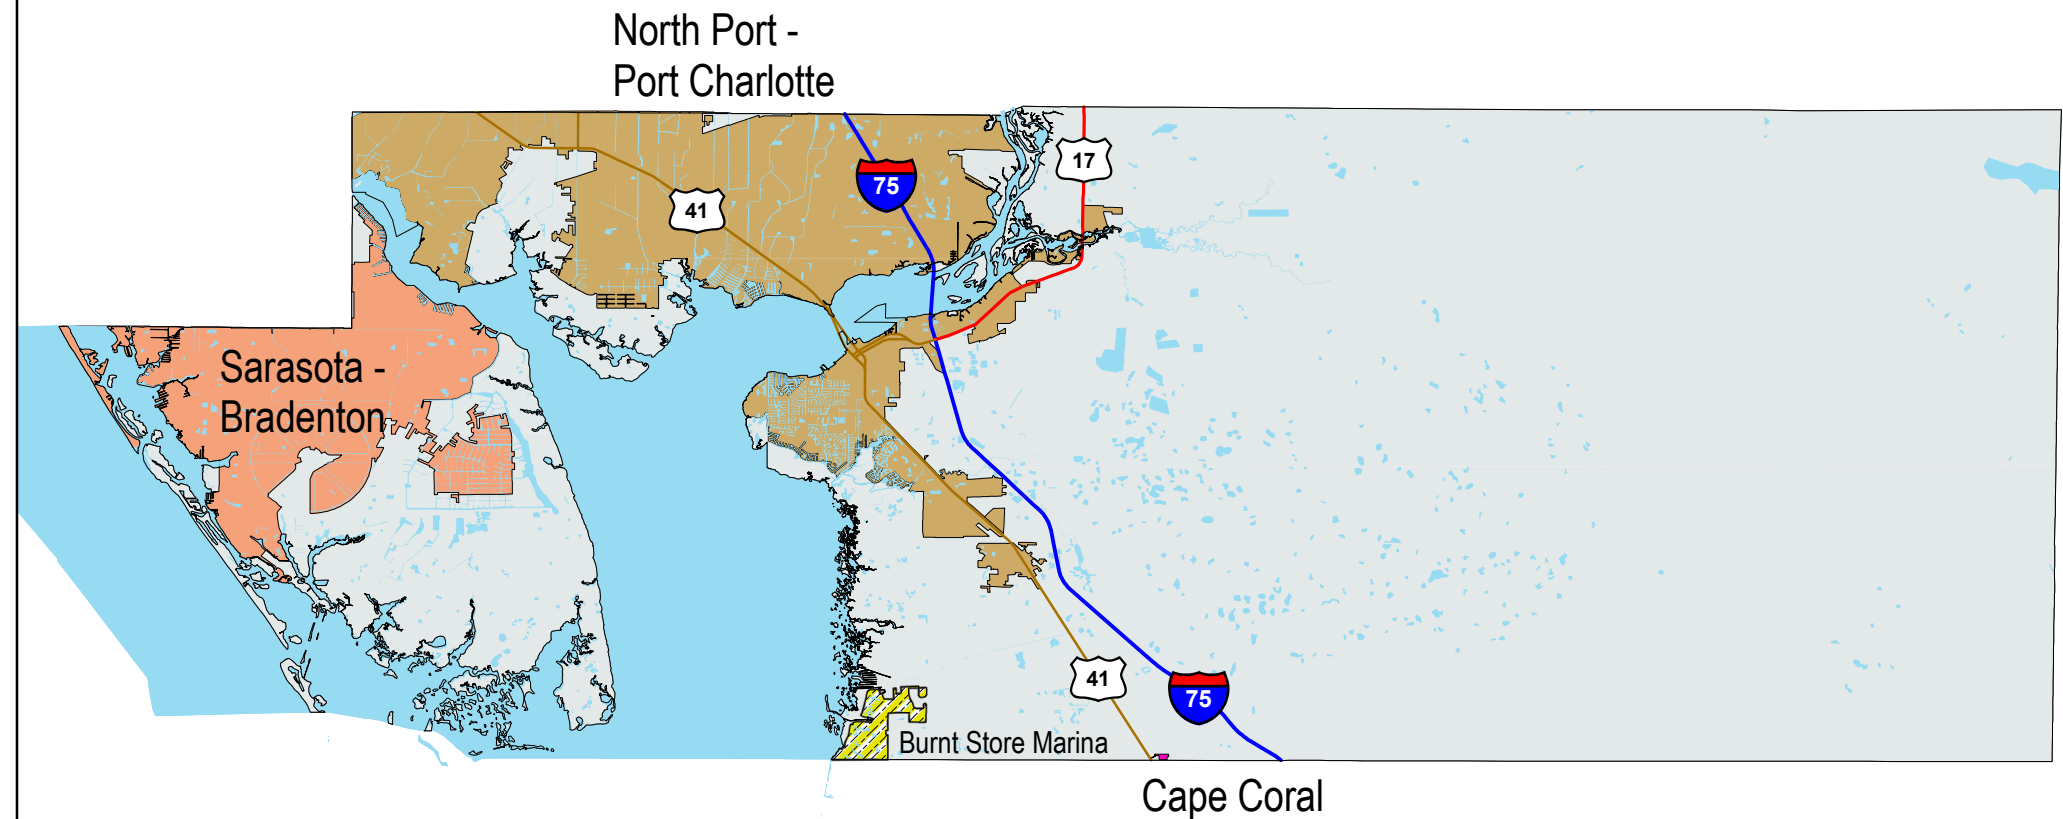

District 1 CHARLOTTE COUNTY

**U.S. Census Bureau
Urban Areas**

2010 Population

Burnt Store Marina	3,061
Charlotte County (Part)	1,237
Cape Coral	530,290
Charlotte County (Part)	172
North Port-Port Charlotte	169,541
Charlotte County (Part)	108,948
Sarasota-Bradenton	643,260
Charlotte County (Part)	35,408

LEGEND

National Highway System

- Interstate
- STRAHNET Route
- - - STRAHNET Connector
- = Unbuilt
- Other Principal Arterials
- · - · - Intermodal Connector
- MAP-21 Principal Arterials

Solid Fill Color Urbanized Areas

Clusters

— Water